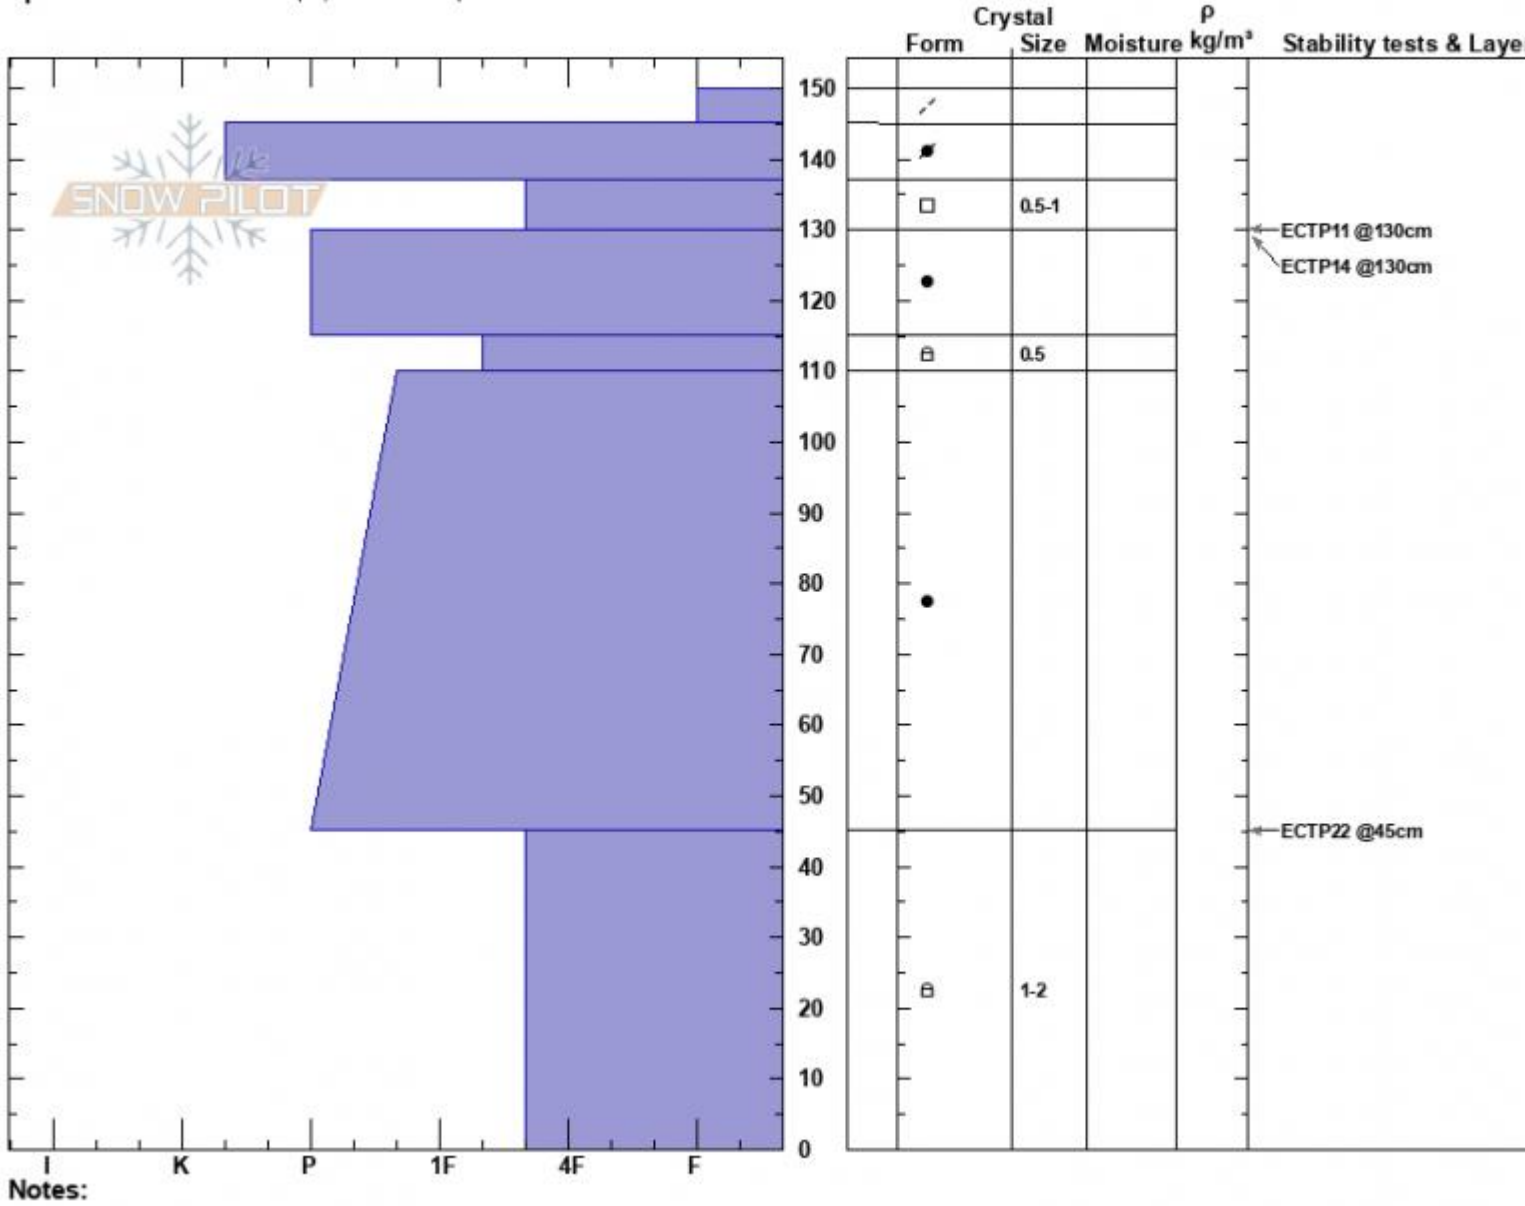

Saddle Peak  
Bridger Range  
MT  
Elevation: 9000 ft  
Aspect: 110°  
Specifics: Ski tracks on slope; We skied slope

Ian Hoyer  
01/21/2023 - 11:00am  
Co-ord: 45.79323N, -110.93505W  
Slope Angle: 36°  
Wind Loading: previous

Stability: Good  
Air Temperature:  
Sky Cover: OVC  
Precipitation: NO  
Wind: S Moderate

HS:150  
PS: 10  
Layer Notes: 137-130cm:Problematic layer

Advisory Region  
Bridger Range  
Longitude  
-110.94W  
Latitude  
45.79N  
Bridger Range, 2023-01-21