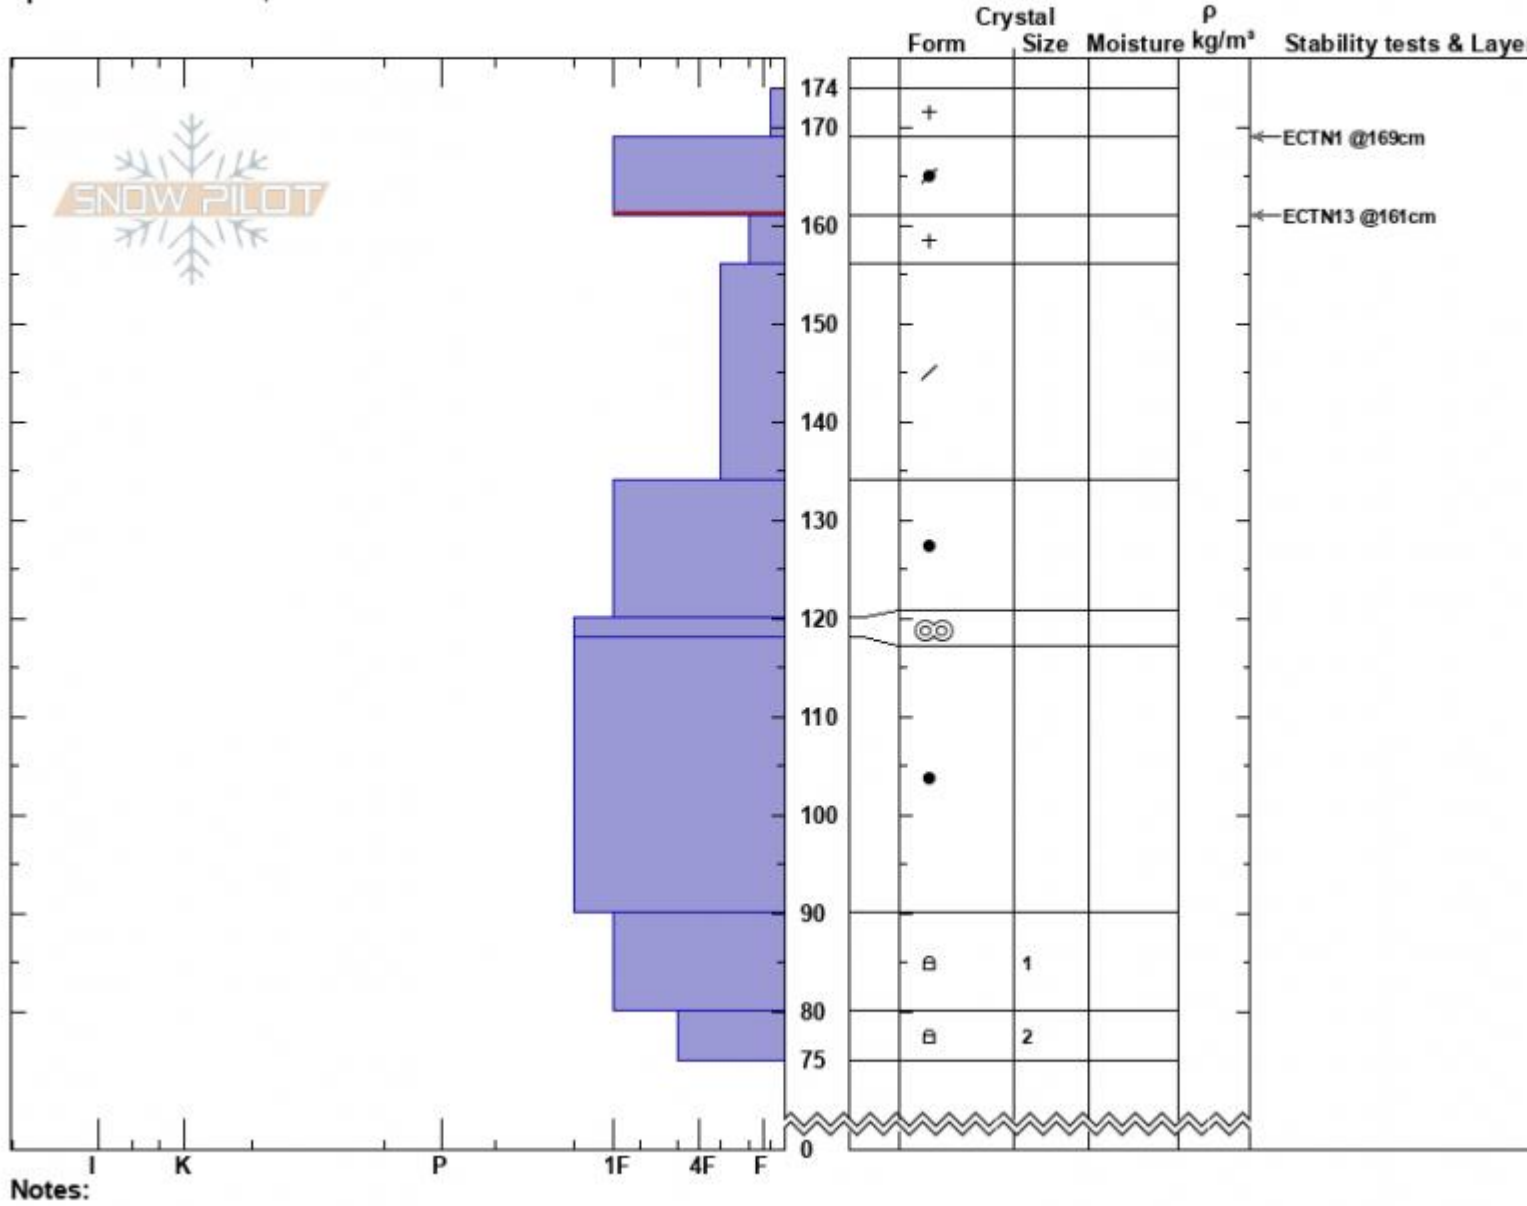

Playground  
 Bridger Range  
 MT  
 Elevation: 7799 ft  
 Aspect: 346°  
 Specifics: We skied slope

Alex Haddad  
 01/22/2023 - 11:20am  
 Co-ord: 45.84056N, -110.93610W  
 Slope Angle: 21°  
 Wind Loading: previous

Stability: Good  
 Air Temperature:  
 Sky Cover: OVC  
 Precipitation: S2  
 Wind: N Light Breeze

HS:174  
 PF:30  
 PS:10  
 Layer Notes: 169-161cm:Problematic layer

Advisory Region  
 Bridger Range  
 Longitude  
 -110.93W  
 Latitude  
 45.84N  
 Bridger Range, 2023-01-22