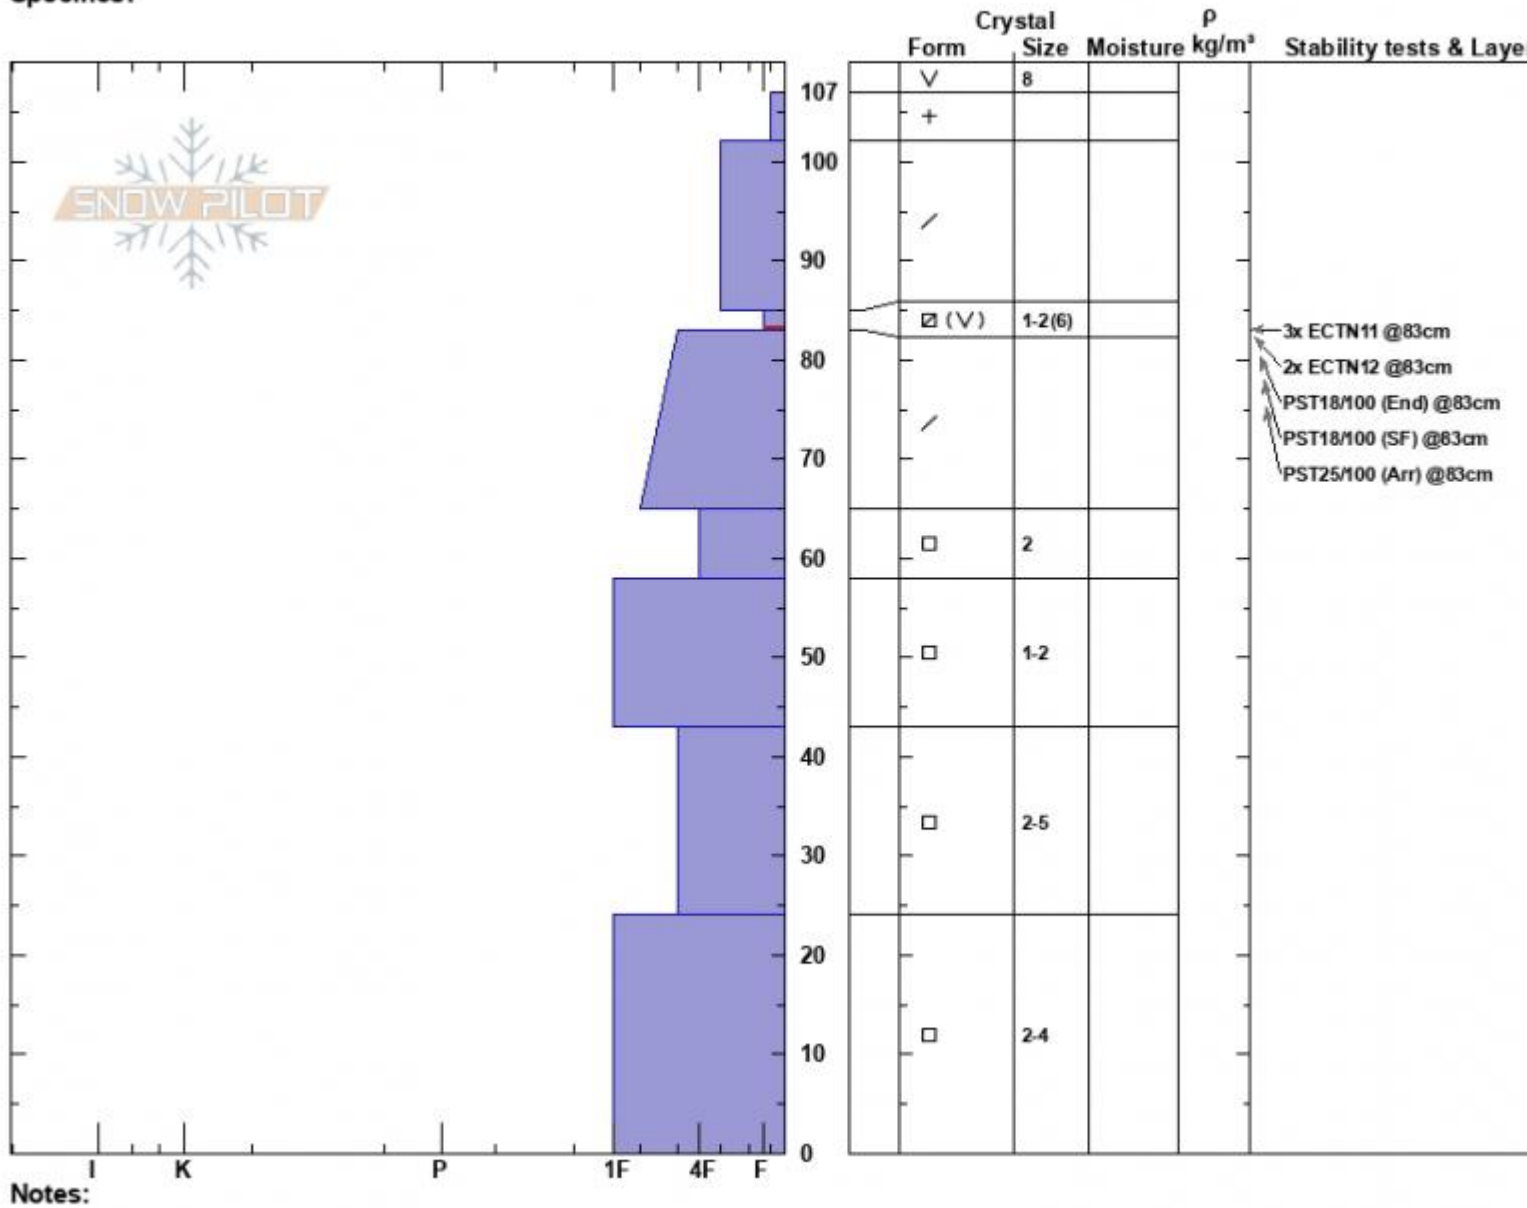

S Bacon Rind  
 Madison Range-S  
 MT  
 Elevation: 8612 ft  
 Aspect: 90°  
 Specifics:

Alex Haddad  
 01/23/2023 - 11:53am  
 Co-ord: 44.96935N, -111.09320W  
 Slope Angle: 25°  
 Wind Loading: no

Stability: Fair  
 Air Temperature:  
 Sky Cover: FEW  
 Precipitation: NO  
 Wind: Calm

HS:107  
 PF:25  
 PS:5  
 Layer Notes: 85-83cm:Problematic layer

Advisory Region  
 Southern Madison  
 Longitude  
 -111.10W  
 Latitude  
 44.96N  
 Southern Madison, 2023-01-23