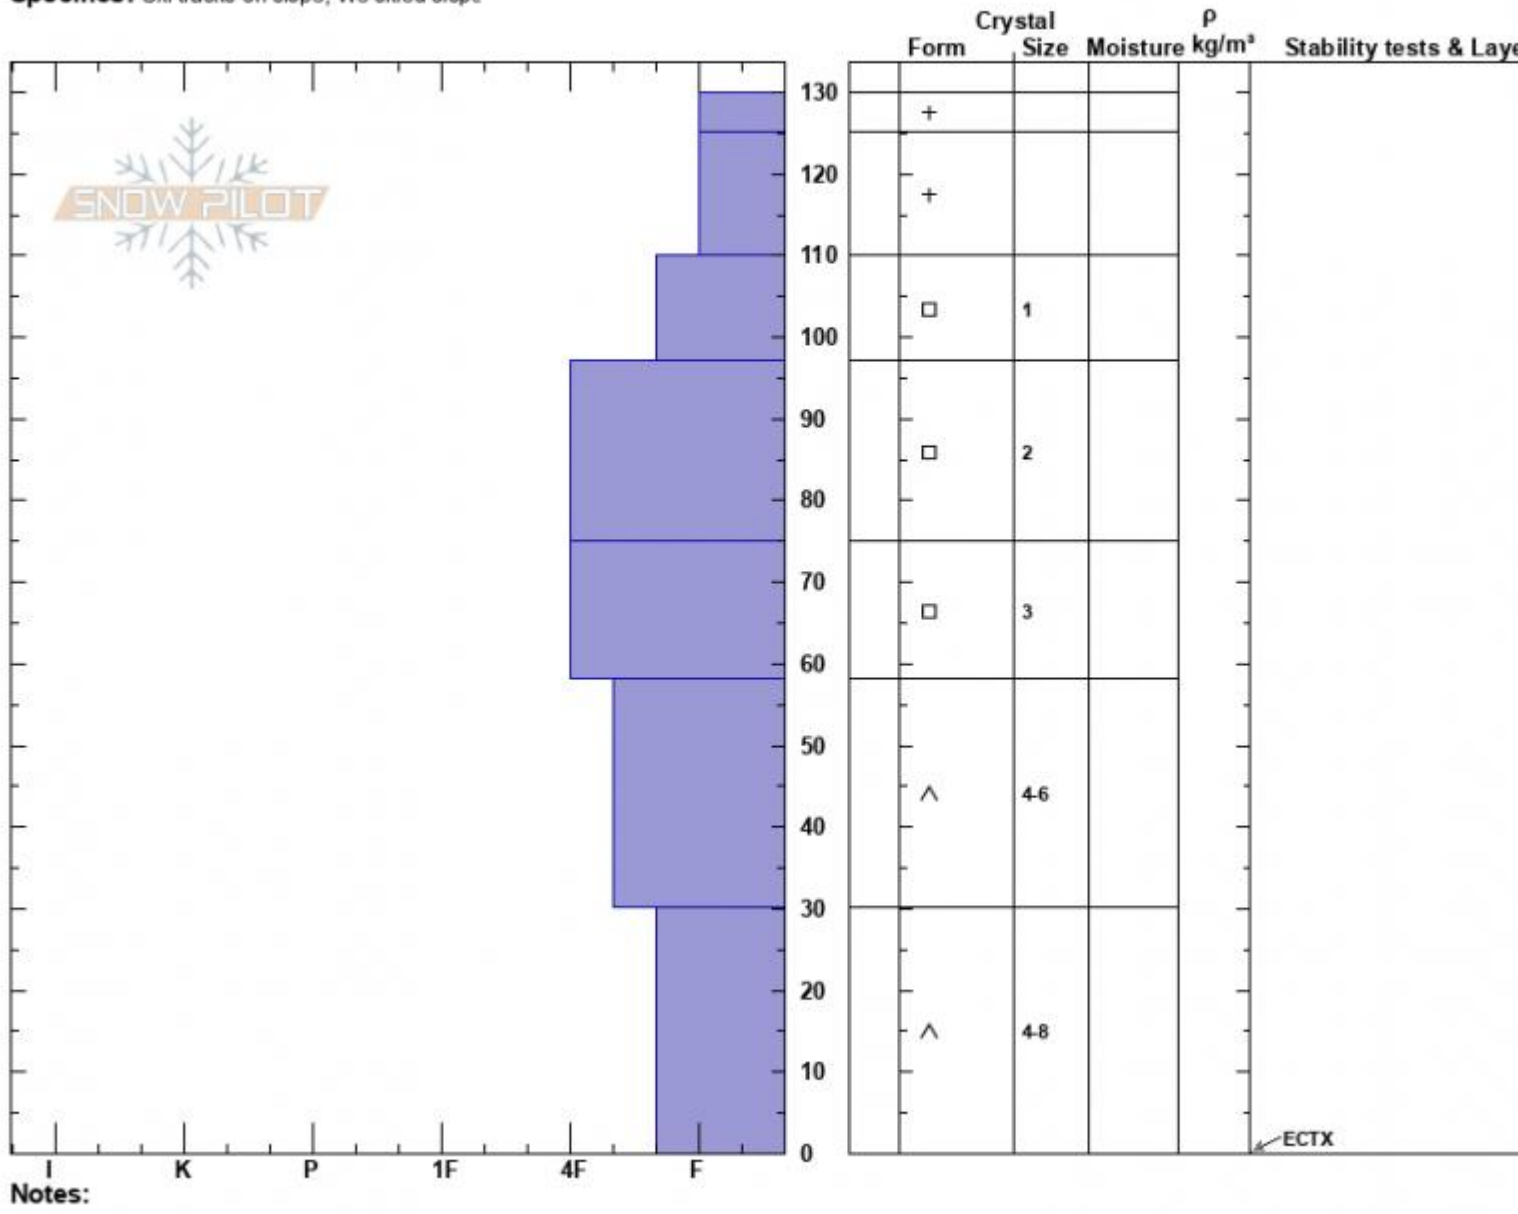

Mt Ellis ridge - low
 Gallatin Range-N
 MT
 Elevation: 7800 ft
 Aspect: 60°
 Specifics: Ski tracks on slope; We skied slope

Ian Hoyer
 01/24/2023 - 12:00pm
 Co-ord: 45.57532N, -110.94972W
 Slope Angle: 36°
 Wind Loading: no

Stability: Good
 Air Temperature:
 Sky Cover: OVC
 Precipitation: NO
 Wind: Calm

HS:130
 PF:80 30-0cm: Problematic layer
 PS: 30

Advisory Region
 Northern Gallatin
 Longitude
 -110.96W
 Latitude
 45.58N
 Northern Gallatin, 2023-01-24