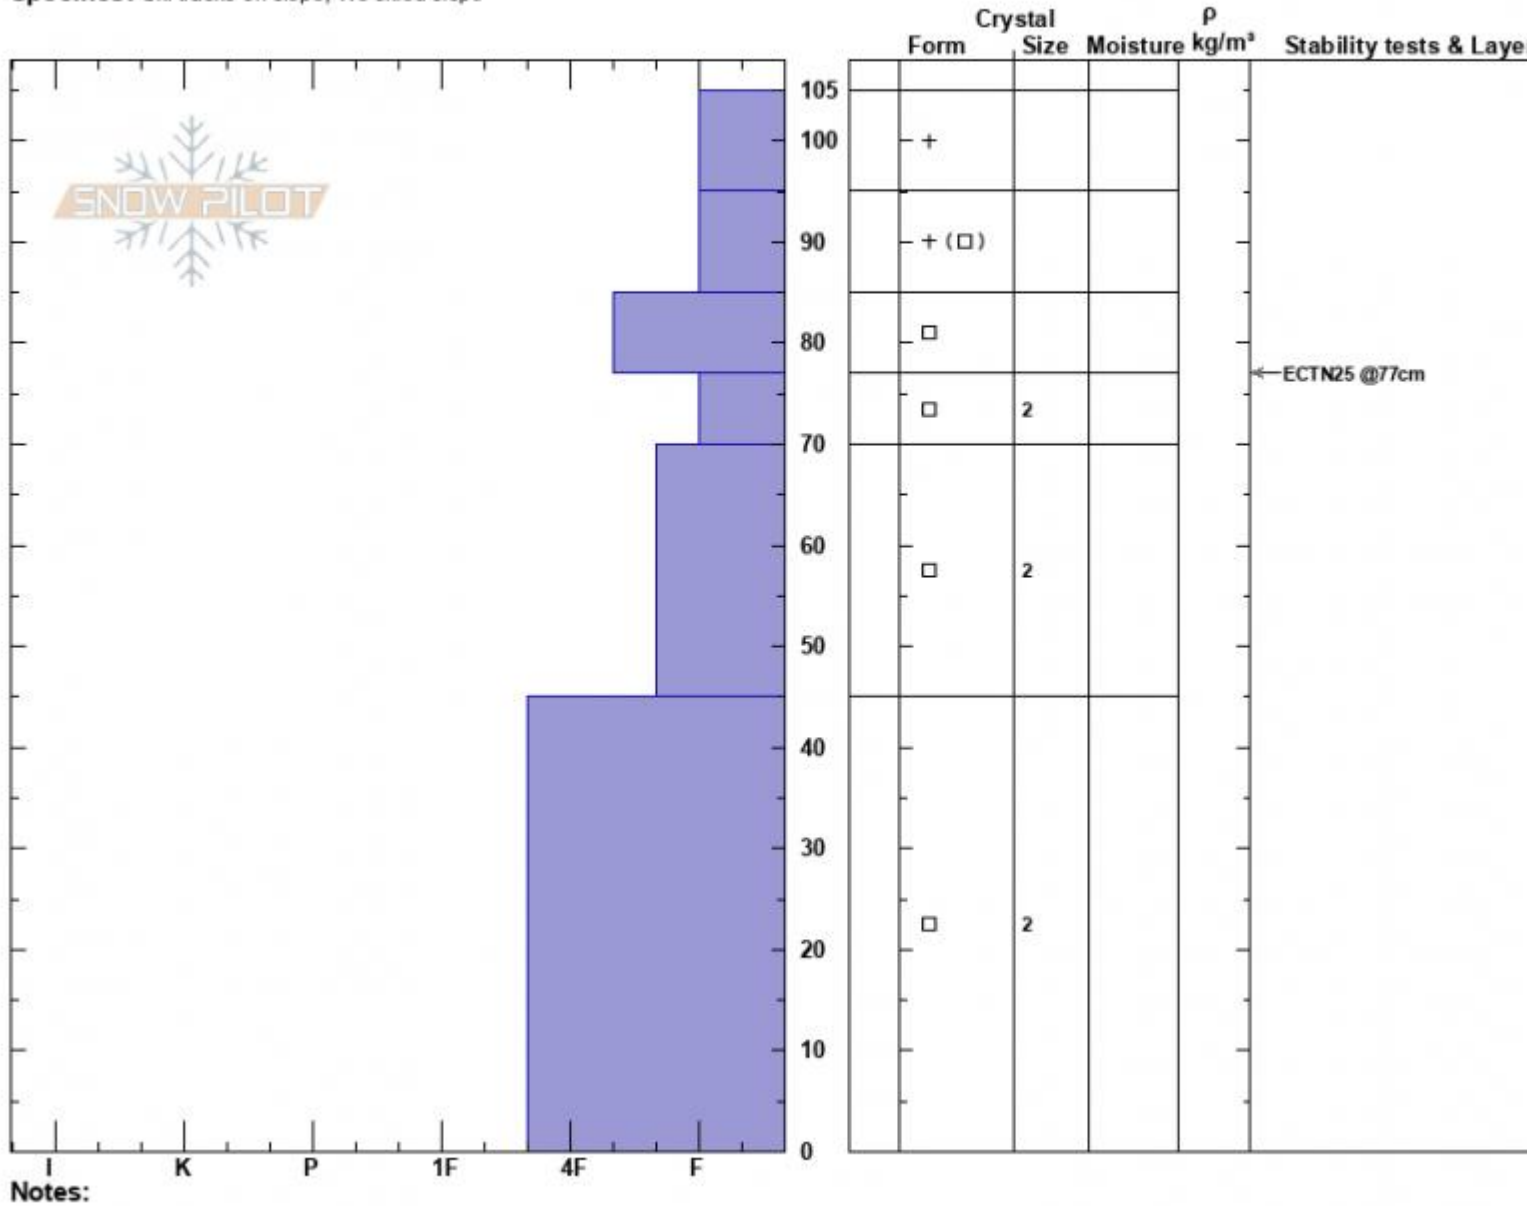

Mt Ellis bum  
 Gallatin Range-N  
 MT  
 Elevation: 7920 ft  
 Aspect: 60°  
 Specifics: Ski tracks on slope; We skied slope

Ian Hoyer  
 01/24/2023 - 1:00pm  
 Co-ord: 45.57776N, -110.95415W  
 Slope Angle: 20°  
 Wind Loading: no

Stability: Good  
 Air Temperature:  
 Sky Cover: OVC  
 Precipitation: NO  
 Wind: N Light Breeze

HS:105    Layer Notes:  
 77-70cm: Problematic layer

Advisory Region  
 Northern Gallatin  
 Longitude  
 -110.96W  
 Latitude  
 45.58N  
 Northern Gallatin, 2023-01-24