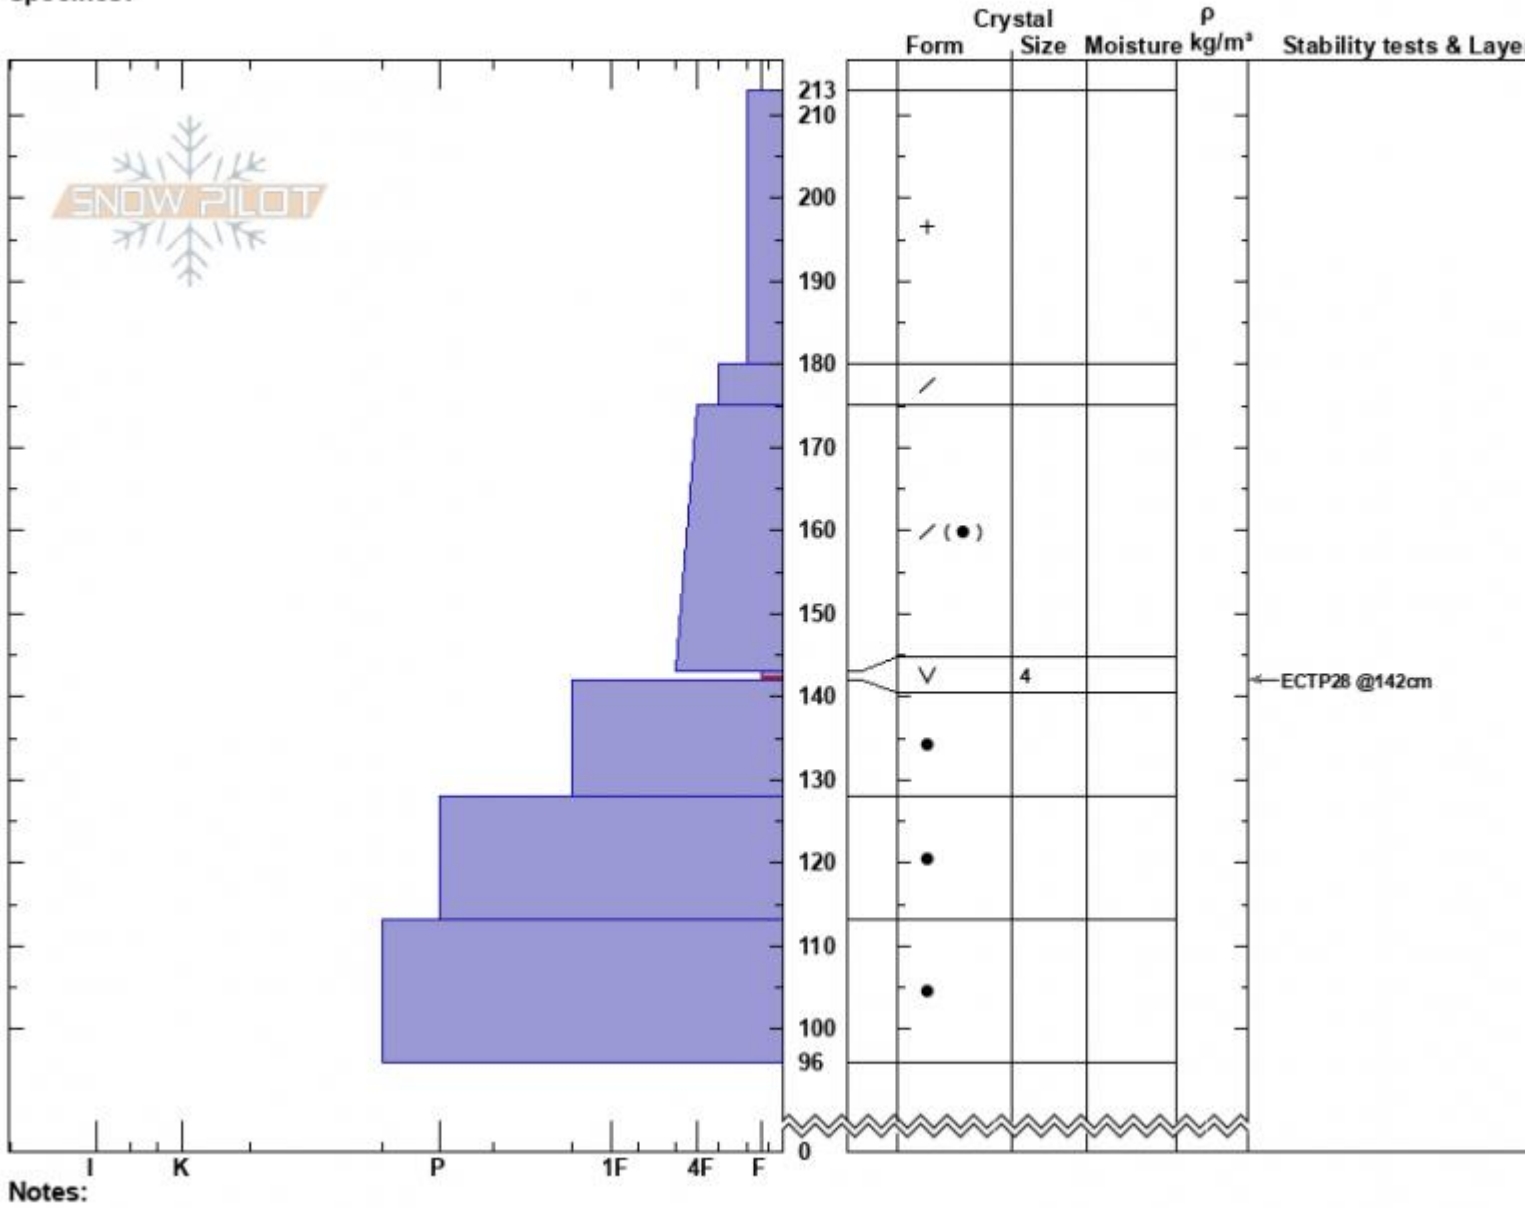

Almost Died
 Cooke City
 MT
 Elevation: 9497 ft
 Aspect: 57°
 Specifics:

Alex Haddad
 01/30/2023 - 9:32am
 Co-ord: 45.05048N, -109.93185W
 Slope Angle: 26°
 Wind Loading: no

Stability: Poor
 Air Temperature:
 Sky Cover: CLR
 Precipitation: NO
 Wind: Calm

HS:213 Layer Notes:
 PF:45 143-142cm:Problematic layer

Advisory Region
 Cooke City
 Longitude
 -109.95W
 Latitude
 45.06N
 Cooke City, 2023-01-30