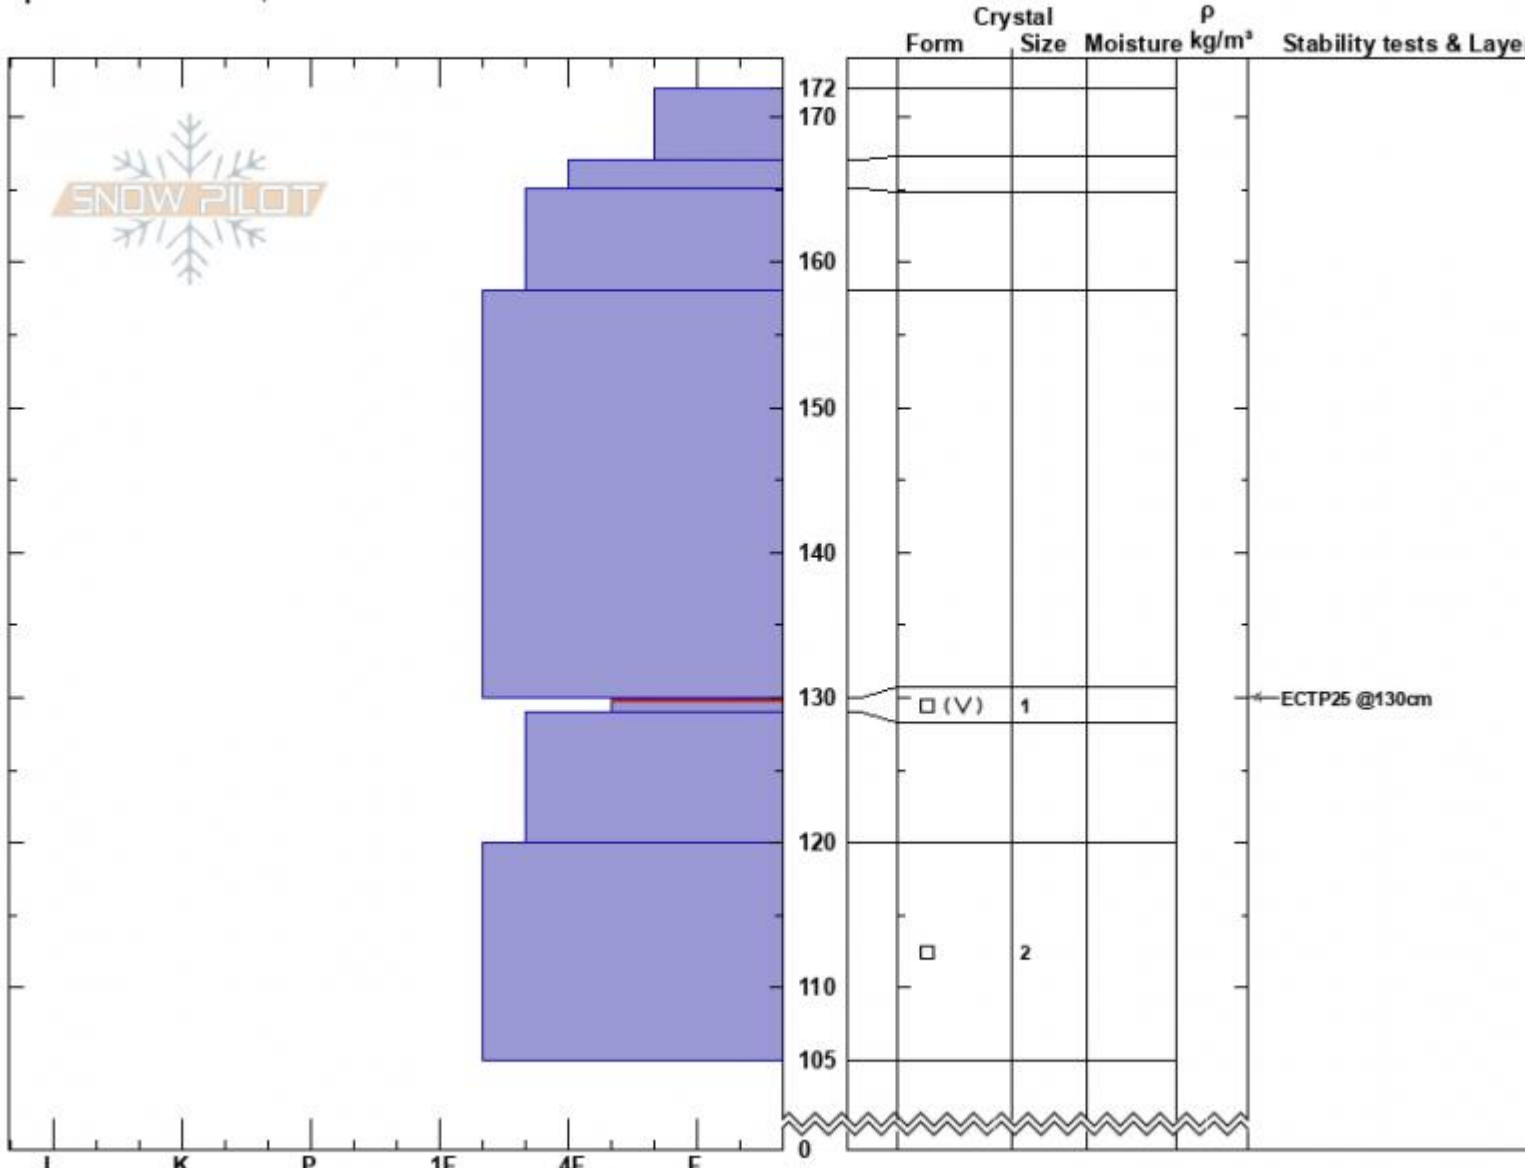

SW Mt. Wolverine  
 Beartooths  
 MT  
 Elevation: 9816 ft  
 Aspect: 228°  
 Specifics: We skied slope

Beau Fredlund  
 02/05/2023 - 1:00pm  
 Co-ord: 45.05101N, -110.01737E  
 Slope Angle: 29°  
 Wind Loading:

Stability:  
 Air Temperature:  
 Sky Cover: OVC  
 Precipitation: S-1  
 Wind: SW Moderate

HS:172 Layer Notes:  
 130-129cm: Problematic layer

Notes: Upslope winds were slightly eroding snow on slope. Storm was brewing.

Advisory Region  
 Cooke City  
 Longitude  
 -110.93W  
 Latitude  
 45.83N  
 Cooke City, 2023-02-08