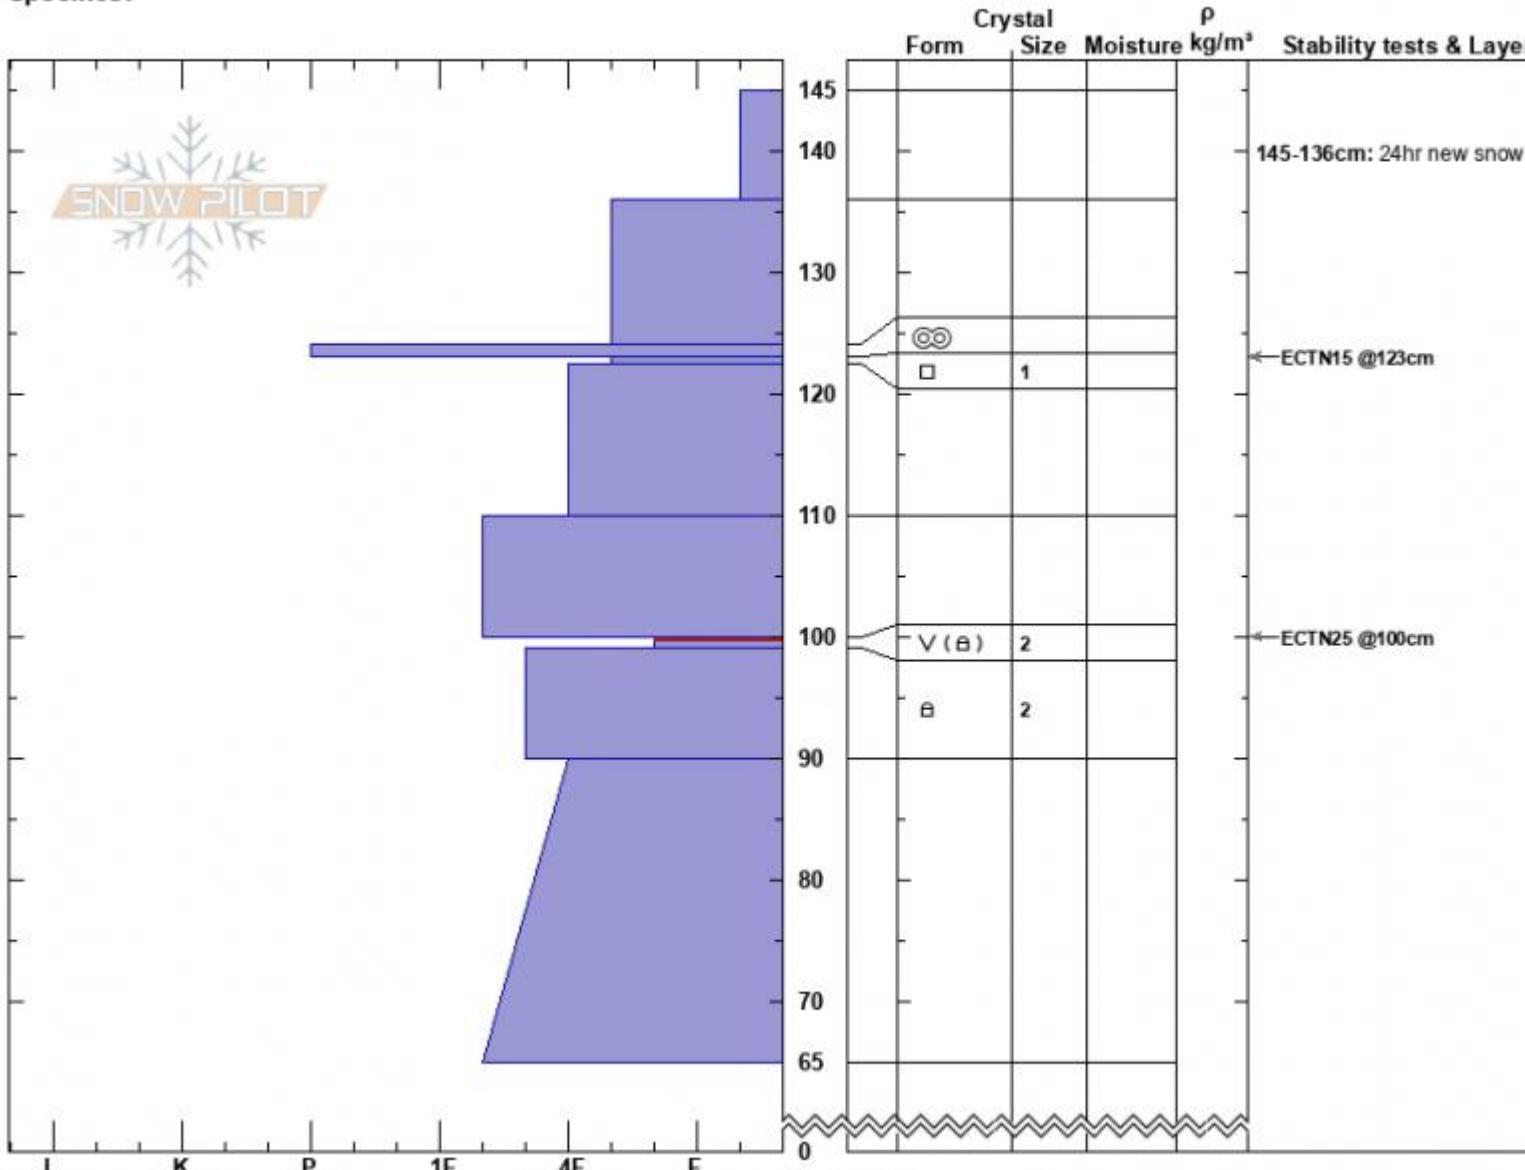

North of Cooke City 2
 Beartooths
 MT
 Elevation: 9140 ft
 Aspect: 126°
 Specifics:

Beau Fredlund
 02/08/2023 - 11:00am
 Co-ord: 45.01937N, -110.00868E
 Slope Angle: 28°
 Wind Loading:

Stability:
 Air Temperature:
 Sky Cover: OVC
 Precipitation: S2
 Wind: W Light Breeze

HS:145 **Layer Notes:**
 145-136cm: 24hr new snow
 100-99cm: Problematic layer

Notes: The LOC/ SH layer at 100cms made an audible 'swish' sound during the ECTN, which was concerning.

Advisory Region
 Cooke City
 Longitude
 -109.94W
 Latitude
 45.02N
 Cooke City, 2023-02-08