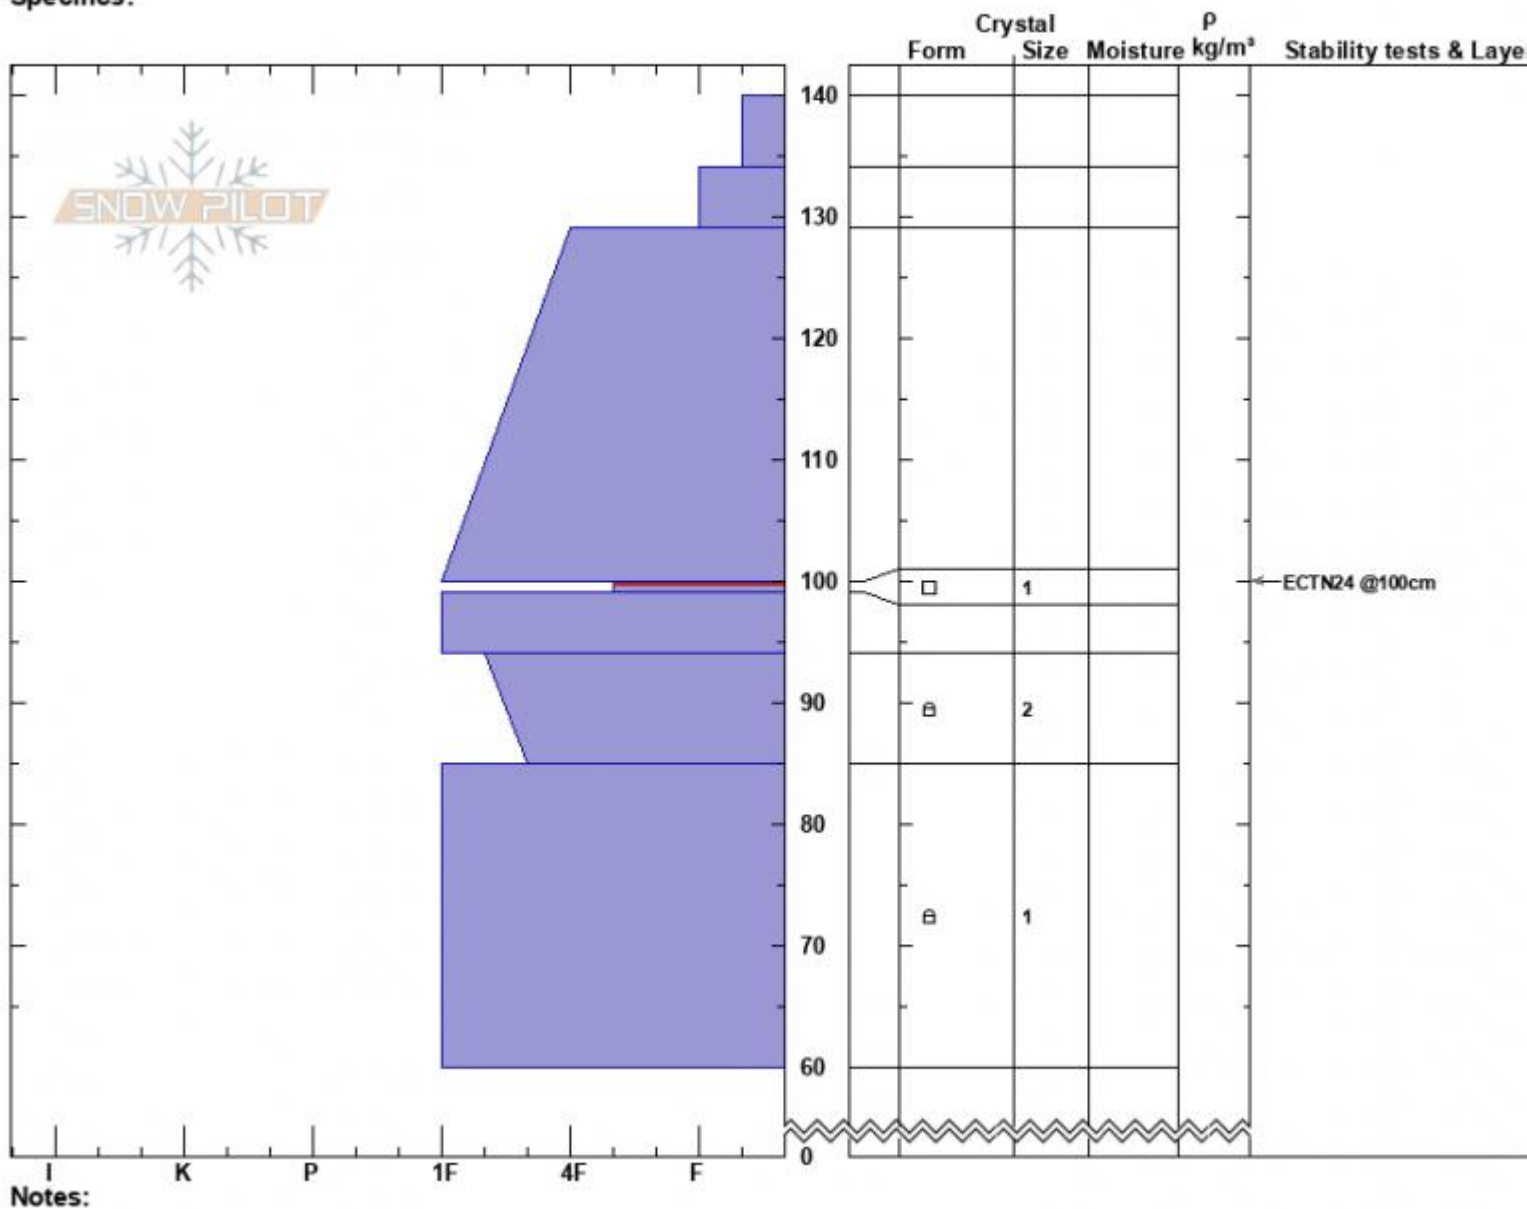

North of Cooke City  
 Beartooths  
 MT  
**Elevation:** 9064 ft  
**Aspect:** 82°  
**Specifics:**

Beau Fredlund  
 02/08/2023 - 10:00am  
**Co-ord:** 45.01916N, -110.00808E  
**Slope Angle:** 28°  
**Wind Loading:**

**Stability:**  
**Air Temperature:**  
**Sky Cover:** OVC  
**Precipitation:** S2  
**Wind:** W Light Breeze

**HS:** 140 **Layer Notes:**  
 100-99cm: Problematic layer

Advisory Region  
 Cooke City  
 Longitude  
 -109.94W  
 Latitude  
 45.02N  
 Cooke City, 2023-02-08