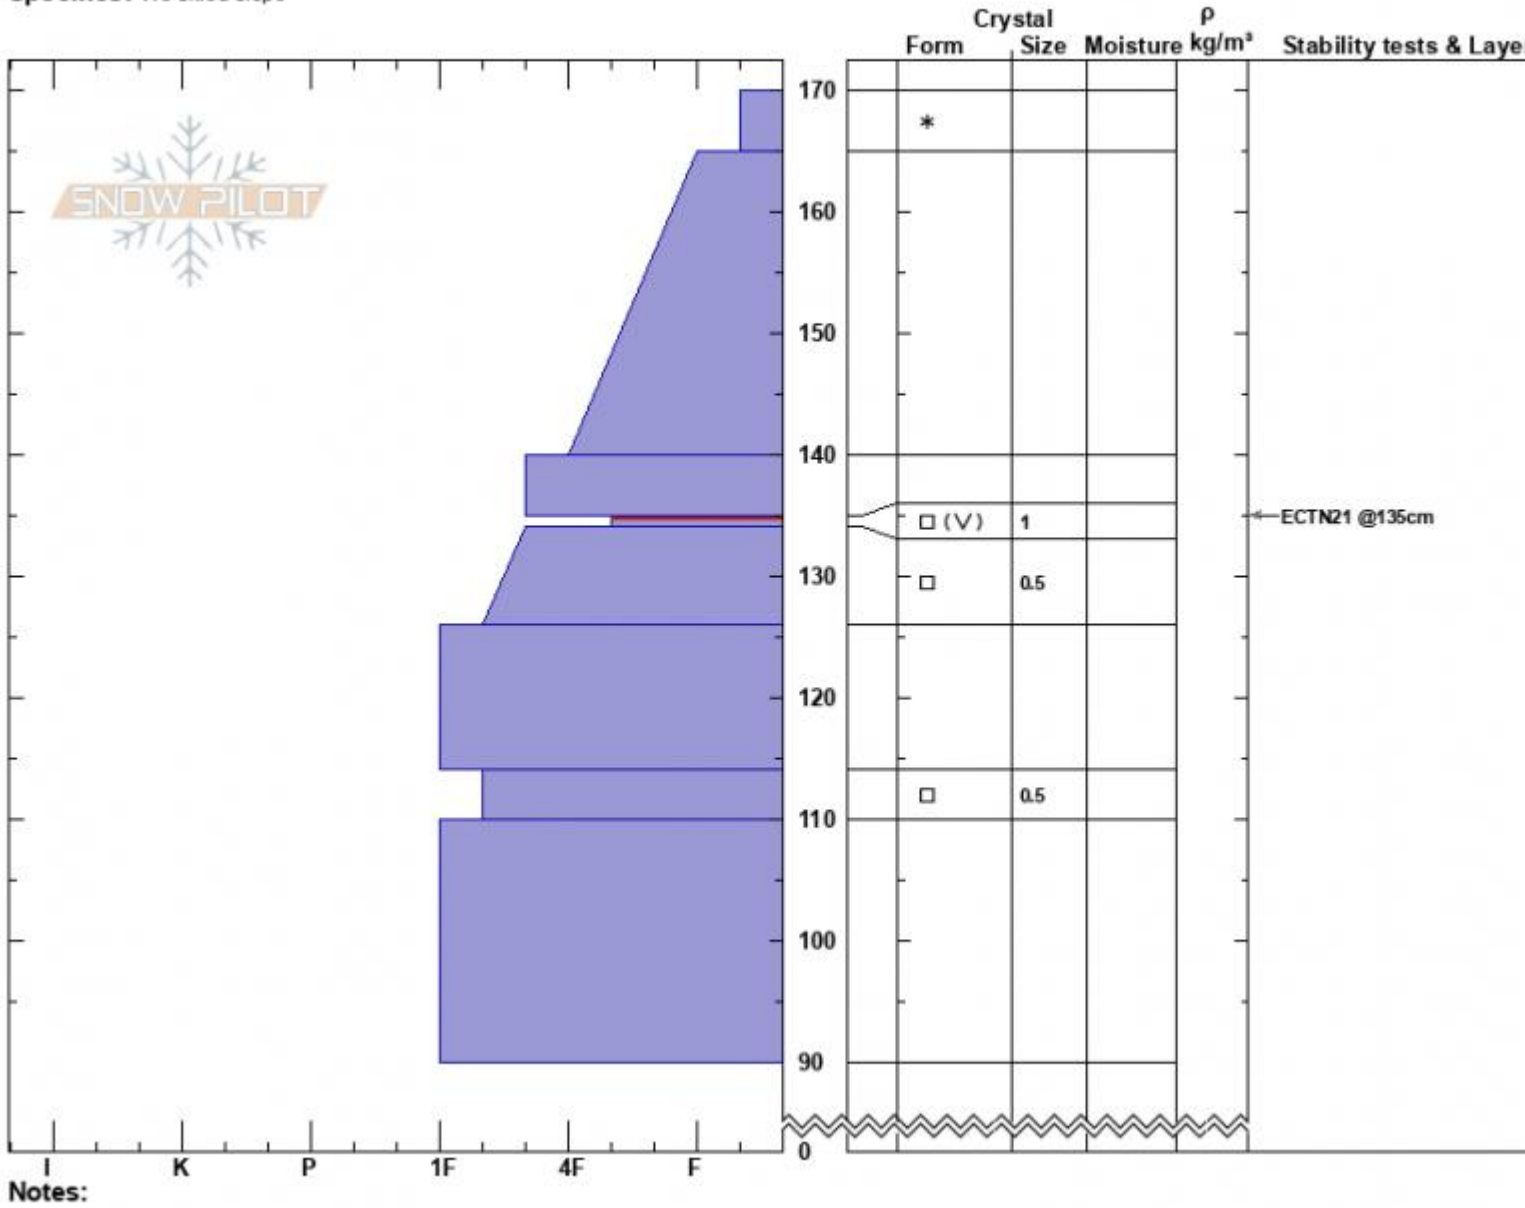

North Barronette
 Beartooths
 MT
 Elevation: 9291 ft
 Aspect: 34°
 Specifics: We skied slope

Beau Fredlund
 02/04/2023 - 2:00pm
 Co-ord: 45.00491N, -110.07228E
 Slope Angle: 33°
 Wind Loading:

Stability:
 Air Temperature:
 Sky Cover: OVC
 Precipitation: S-1
 Wind: SW Light Breeze

HS:170 Layer Notes:
 135-134cm: Problematic layer

Advisory Region
 Cooke City
 Longitude
 -110.09W
 Latitude
 44.98N
 Cooke City, 2023-02-08