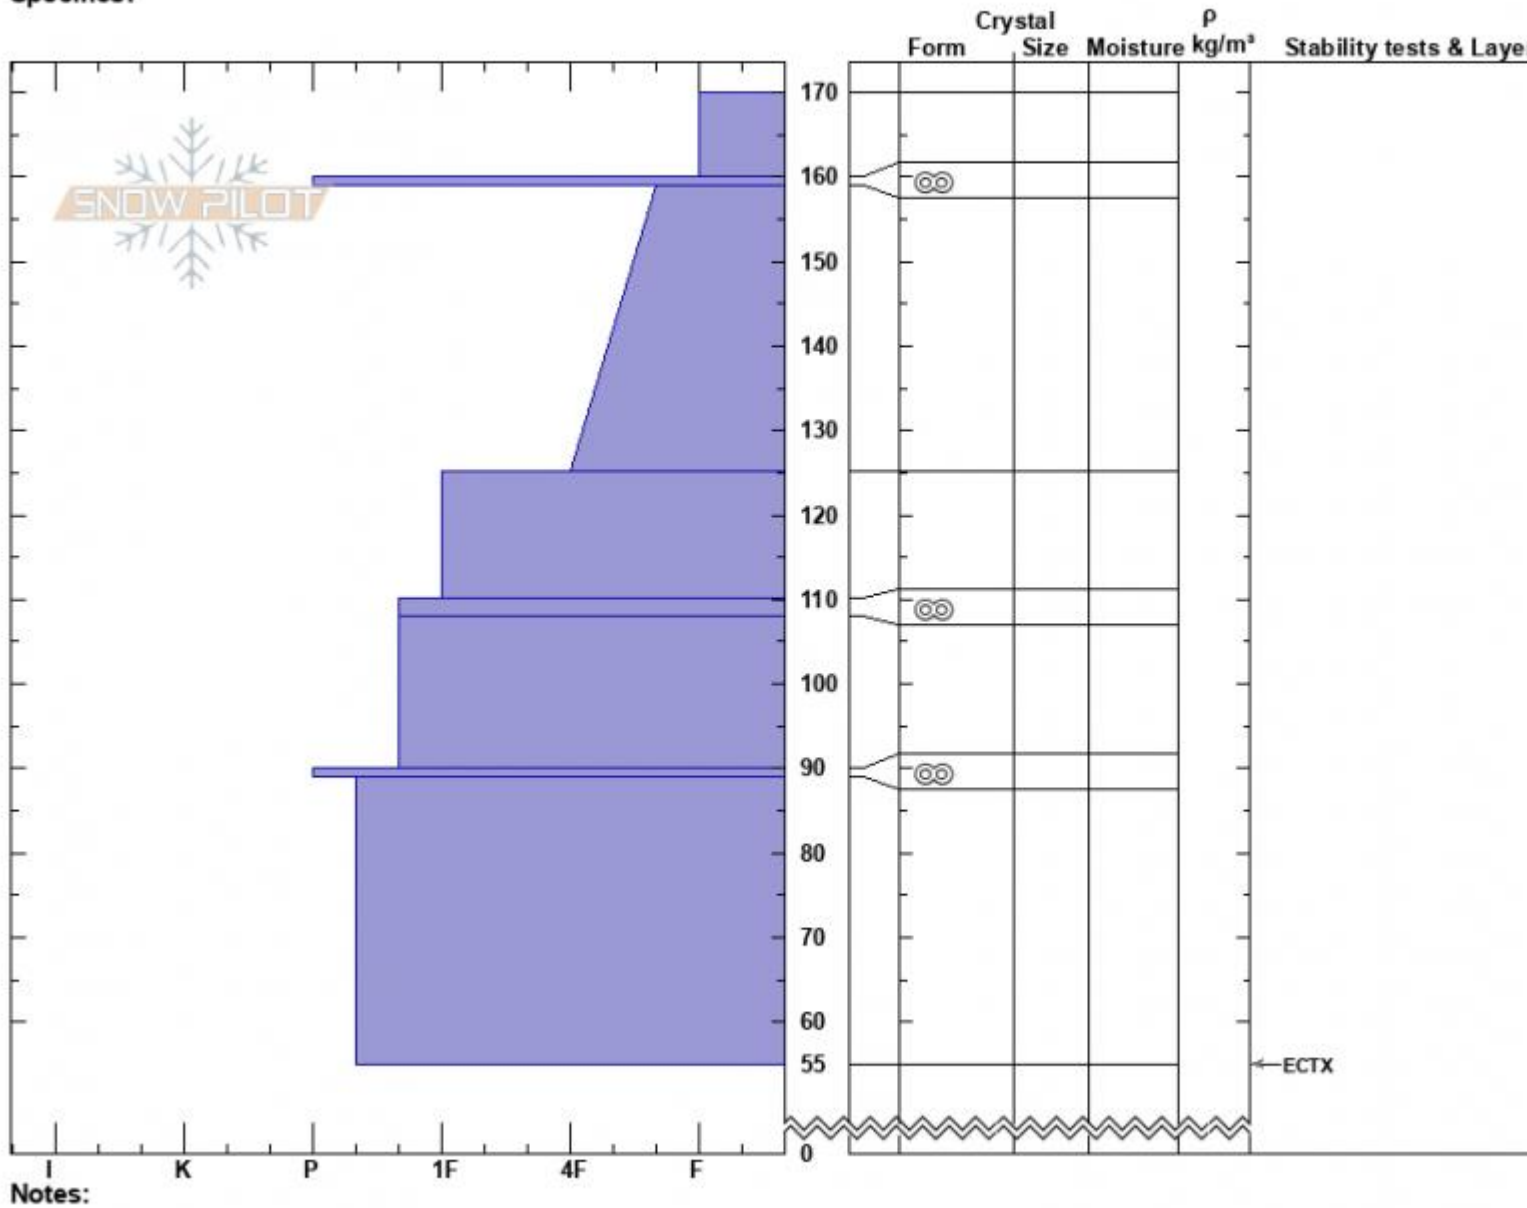

Across from Arange
Centennial Range
ID
Elevation: 8794 ft
Aspect: 180°
Specifics:

Dave Zinn
02/06/2023 - 12:00pm
Co-ord: 44.53048N, -111.45995W
Slope Angle: 25°
Wind Loading:

Stability: Good
Air Temperature:
Sky Cover: BKN
Precipitation: NO
Wind:

HS:170 **Layer Notes:**

Advisory Region
Island Park
Longitude
-111.63W
Latitude
44.52N
Island Park, 2023-02-09