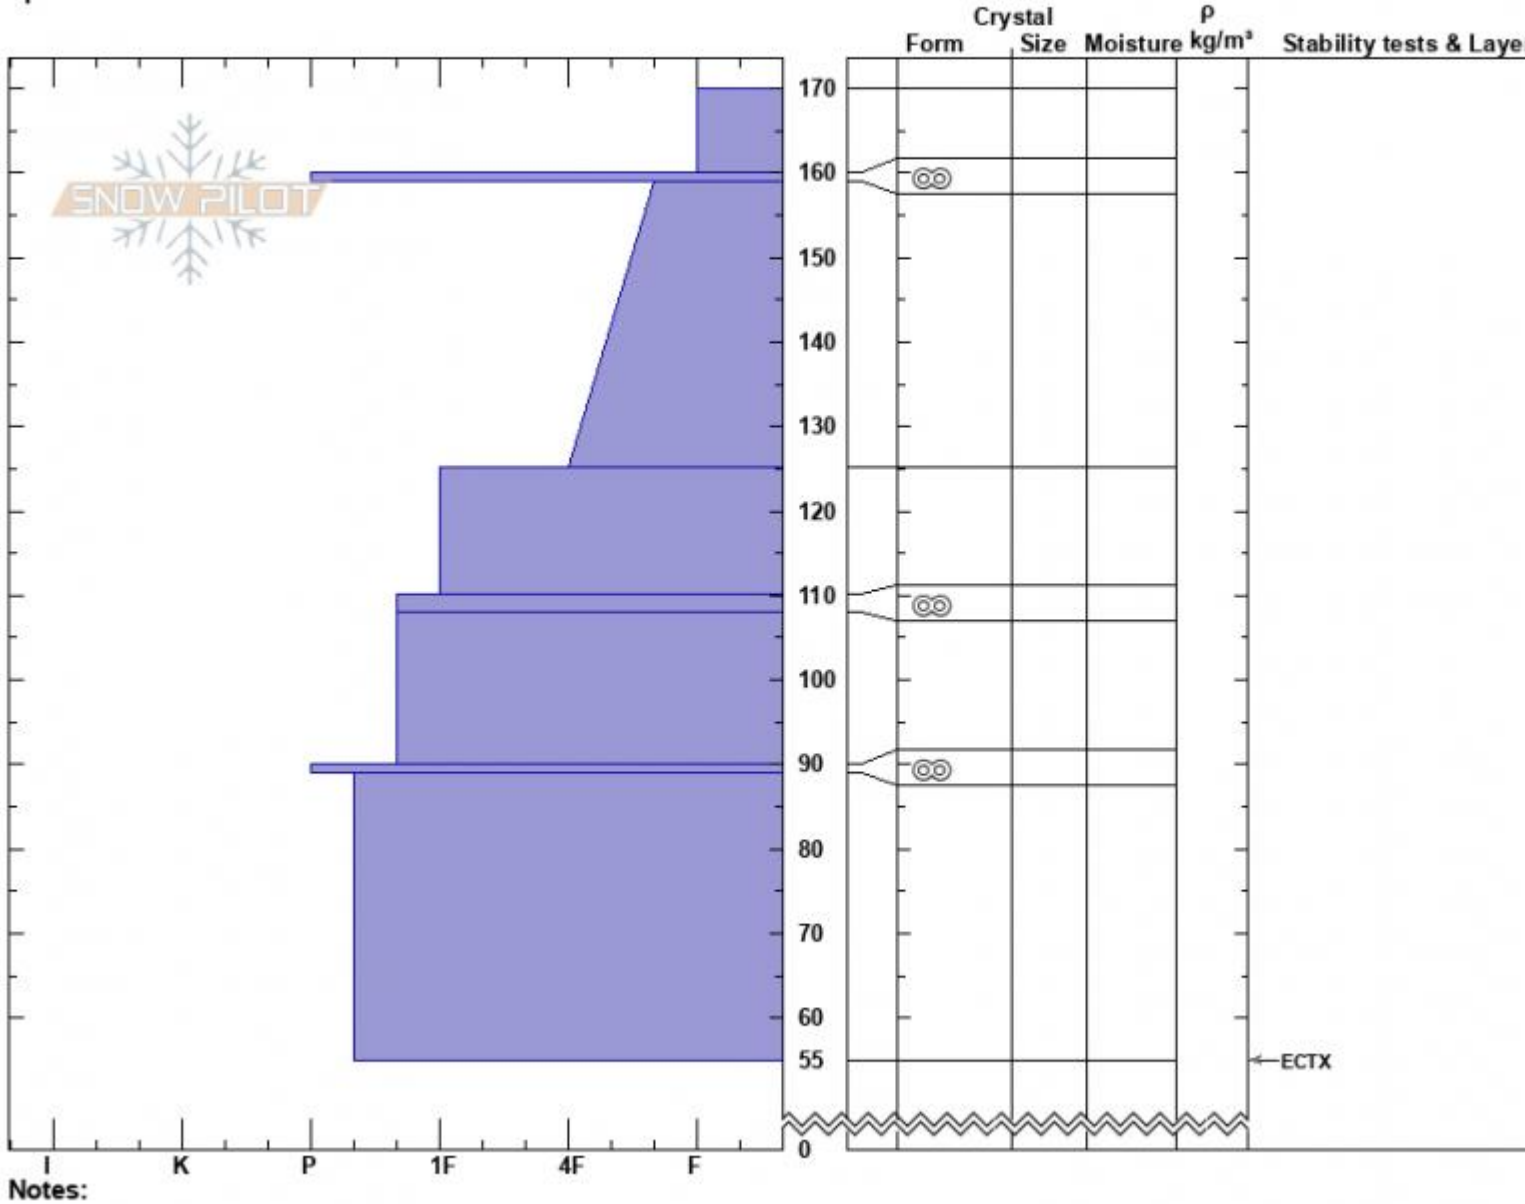

Across from Arange  
Centennial Range  
ID  
**Elevation:** 8794 ft  
**Aspect:** 180°  
**Specifics:**

Dave Zinn  
02/06/2023 - 12:00pm  
**Co-ord:** 44.53048N, -111.45995W  
**Slope Angle:** 25°  
**Wind Loading:**

**Stability:** Good  
**Air Temperature:**  
**Sky Cover:** BKN  
**Precipitation:** NO  
**Wind:**

**HS:**170 **Layer Notes:**

Advisory Region  
Island Park  
Longitude  
-111.63W  
Latitude  
44.52N  
Island Park, 2023-02-09