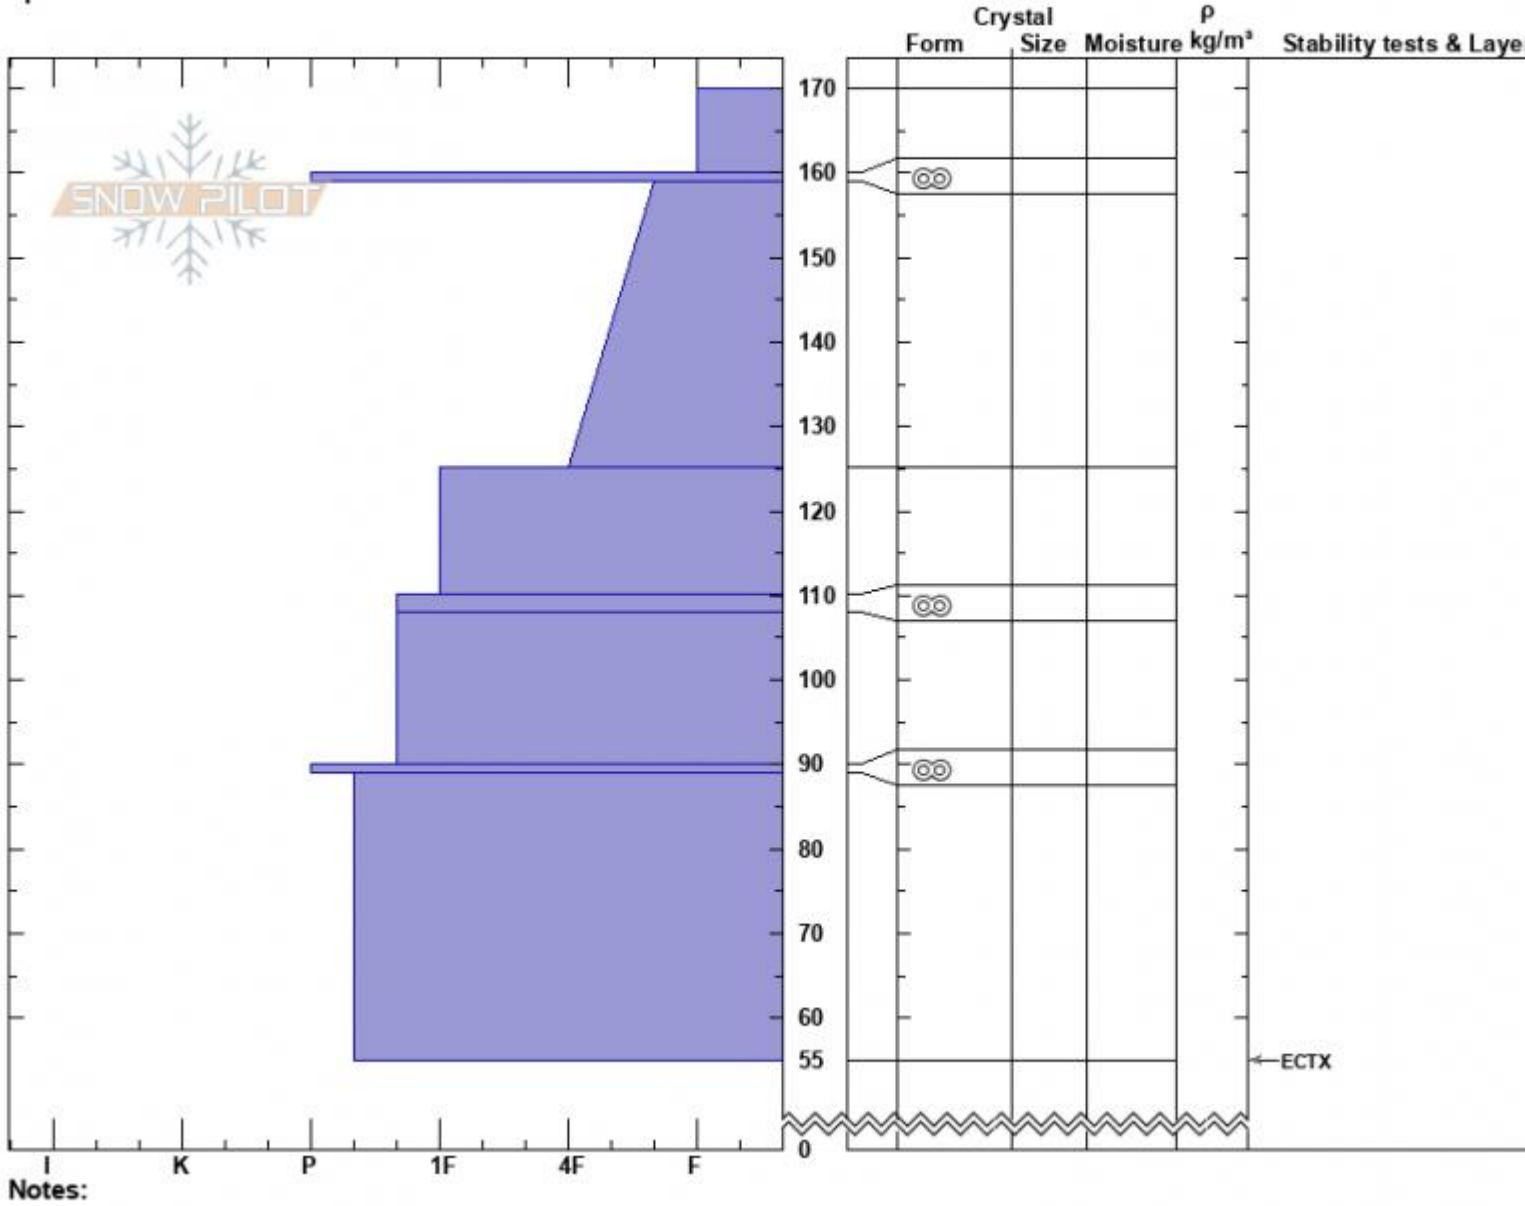

Across from Arange
Centennial Range
ID
Elevation: 8794 ft
Aspect: 180°
Specifics:

Dave Zinn
02/06/2023 - 12:00pm
Co-ord: 44.53048N, -111.45995W
Slope Angle: 25°
Wind Loading:

Stability: Good
Air Temperature:
Sky Cover: BKN
Precipitation: NO
Wind:

HS:170 Layer Notes:

Notes:
Advisory Region
Island Park
Longitude
-111.63W
Latitude
44.52N
Island Park, 2023-02-09