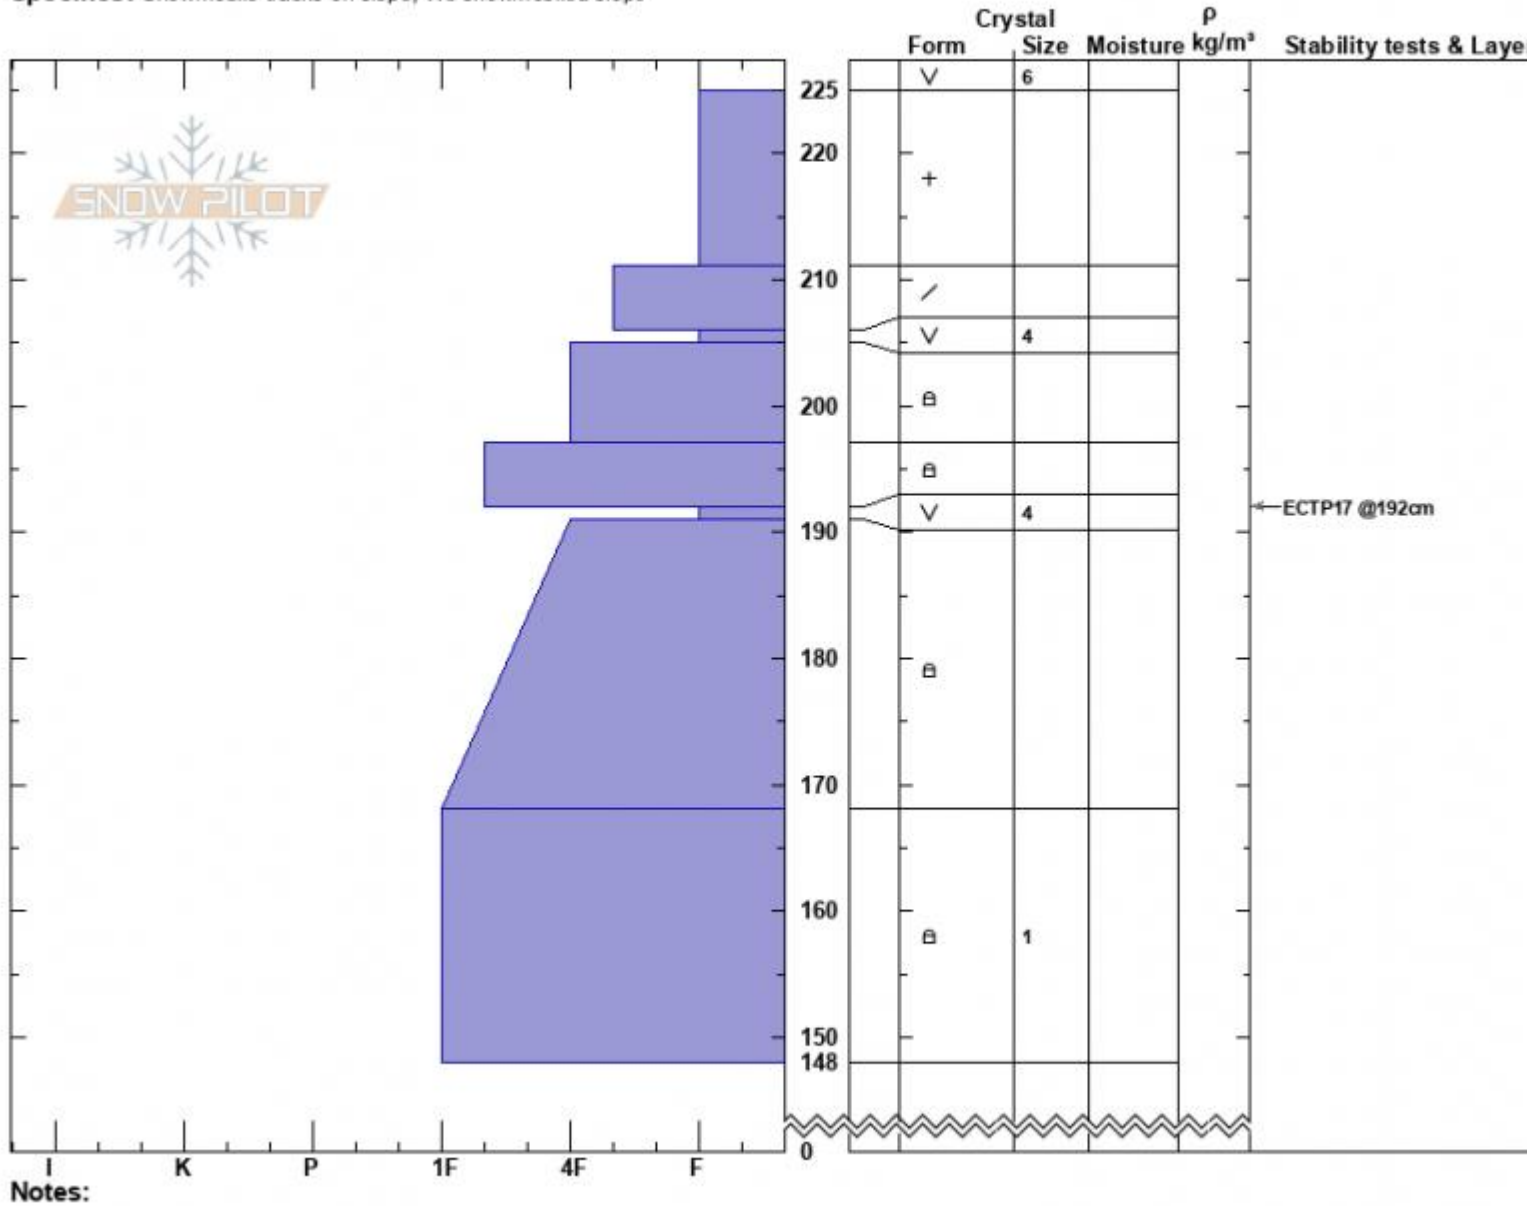

Yale Creek Pass
 Centennial Range
 ID
 Elevation: 8852 ft
 Aspect: 340°
 Specifics: Snowmobile tracks on slope; We snowmobiled slope

Dave Zinn
 02/07/2023 - 11:30am
 Co-ord: 44.54956N, -111.47348W
 Slope Angle: 15°
 Wind Loading: no

Stability: Fair
 Air Temperature:
 Sky Cover: CLR
 Precipitation:
 Wind: NW Moderate

HS:225 Layer Notes:
 192-191cm: Problematic layer

Notes:
 Advisory Region
 Island Park
 Longitude
 -111.63W
 Latitude
 44.52N
 Island Park, 2023-02-09