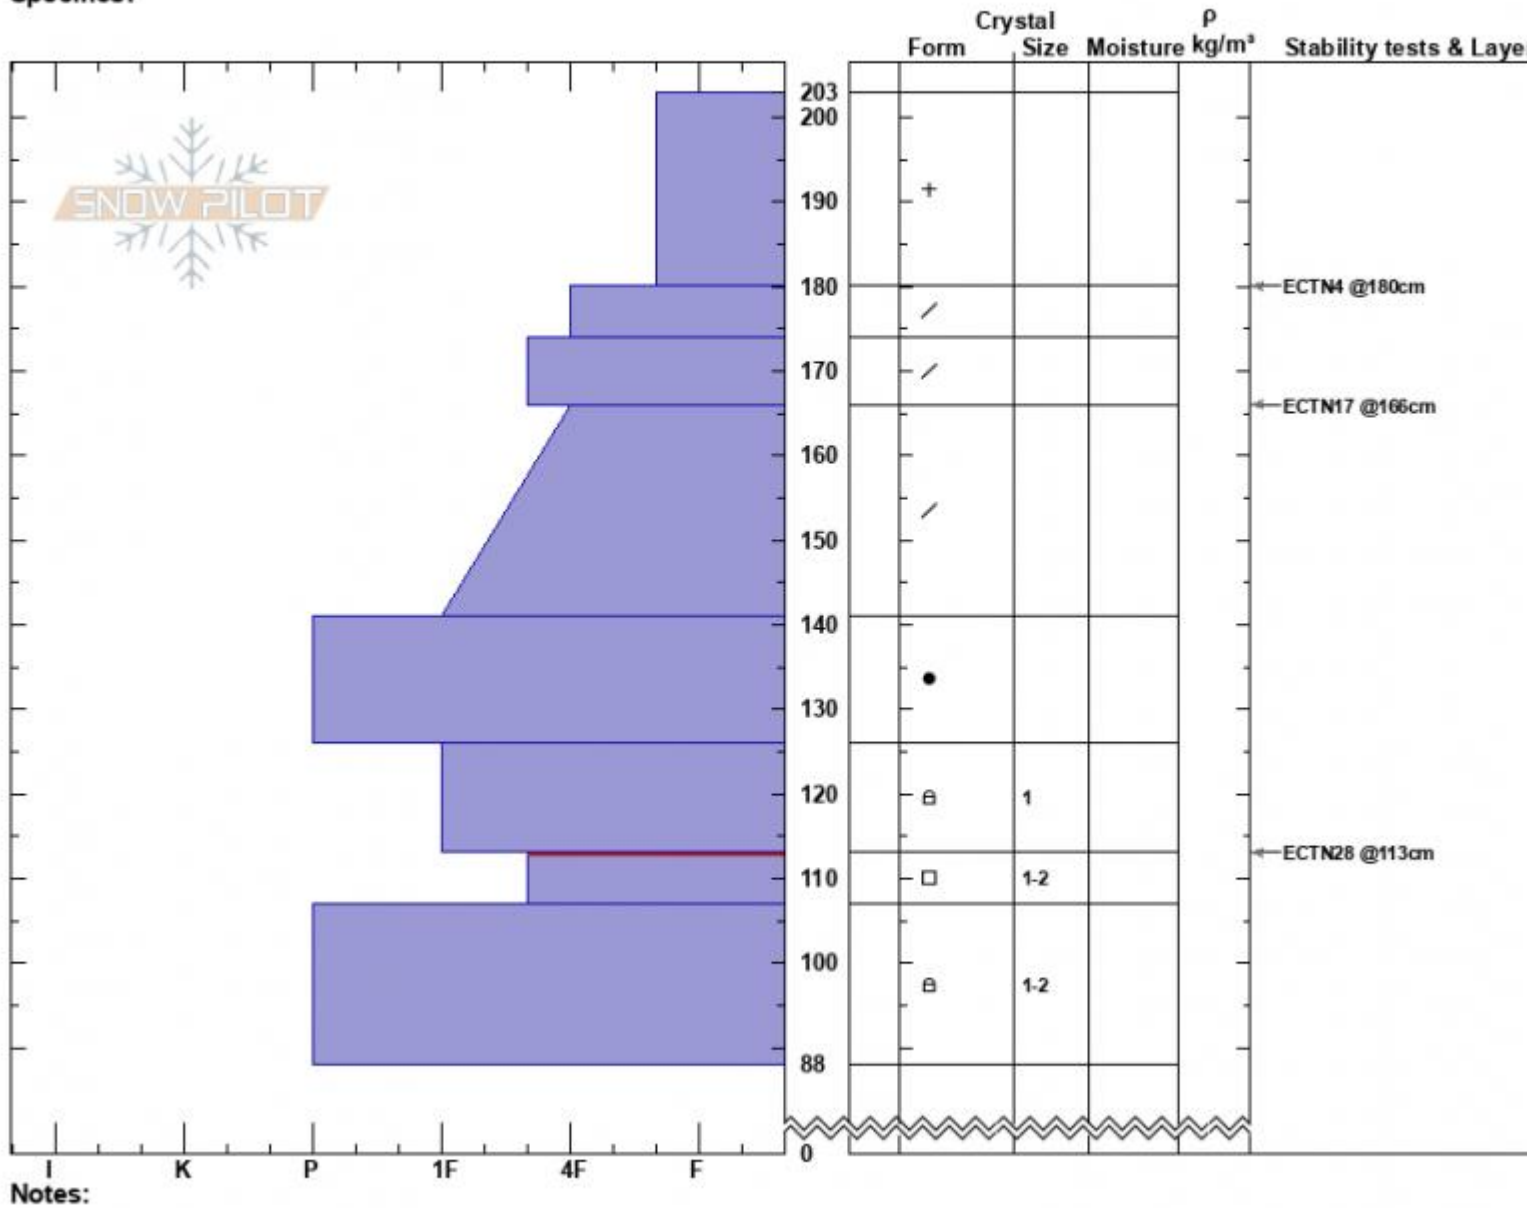

Maid Basin  
 Gallatin Range-N  
 MT  
 Elevation: 9142 ft  
 Aspect: 310°  
 Specifics:

Dave Zinn  
 02/08/2023 - 12:30pm  
 Co-ord: 45.41474N, -110.97401W  
 Slope Angle: 26°  
 Wind Loading: no

Stability: Good  
 Air Temperature:  
 Sky Cover: OVC  
 Precipitation: NO  
 Wind: W Moderate

HS:203 Layer Notes:  
 PF:60 113-107cm:Problematic layer

Advisory Region  
 Northern Gallatin  
 Longitude  
 -110.97W  
 Latitude  
 45.42N  
 Northern Gallatin, 2023-02-09