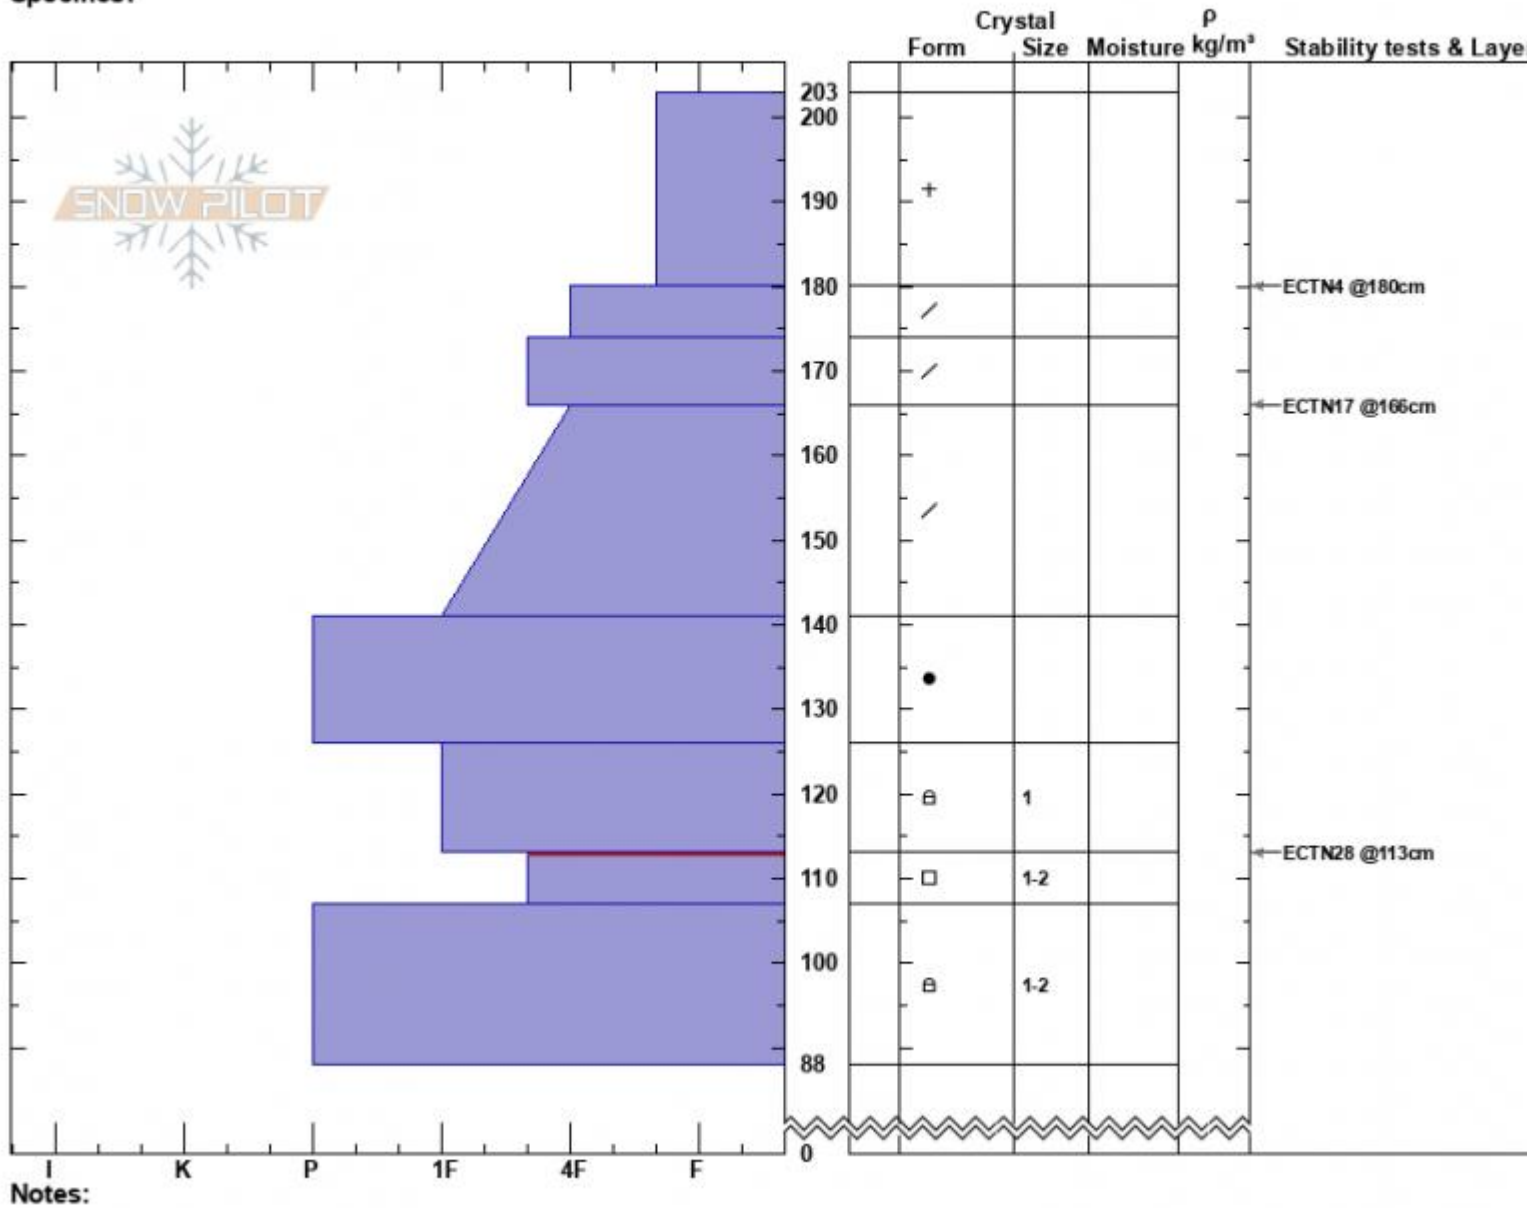

Maid Basin
 Gallatin Range-N
 MT
 Elevation: 9142 ft
 Aspect: 310°
 Specifics:

Dave Zinn
 02/08/2023 - 12:30pm
 Co-ord: 45.41474N, -110.97401W
 Slope Angle: 26°
 Wind Loading: no

Stability: Good
 Air Temperature:
 Sky Cover: OVC
 Precipitation: NO
 Wind: W Moderate

HS:203 Layer Notes:
 PF:60 113-107cm:Problematic layer

Advisory Region
 Northern Gallatin
 Longitude
 -110.97W
 Latitude
 45.42N
 Northern Gallatin, 2023-02-09