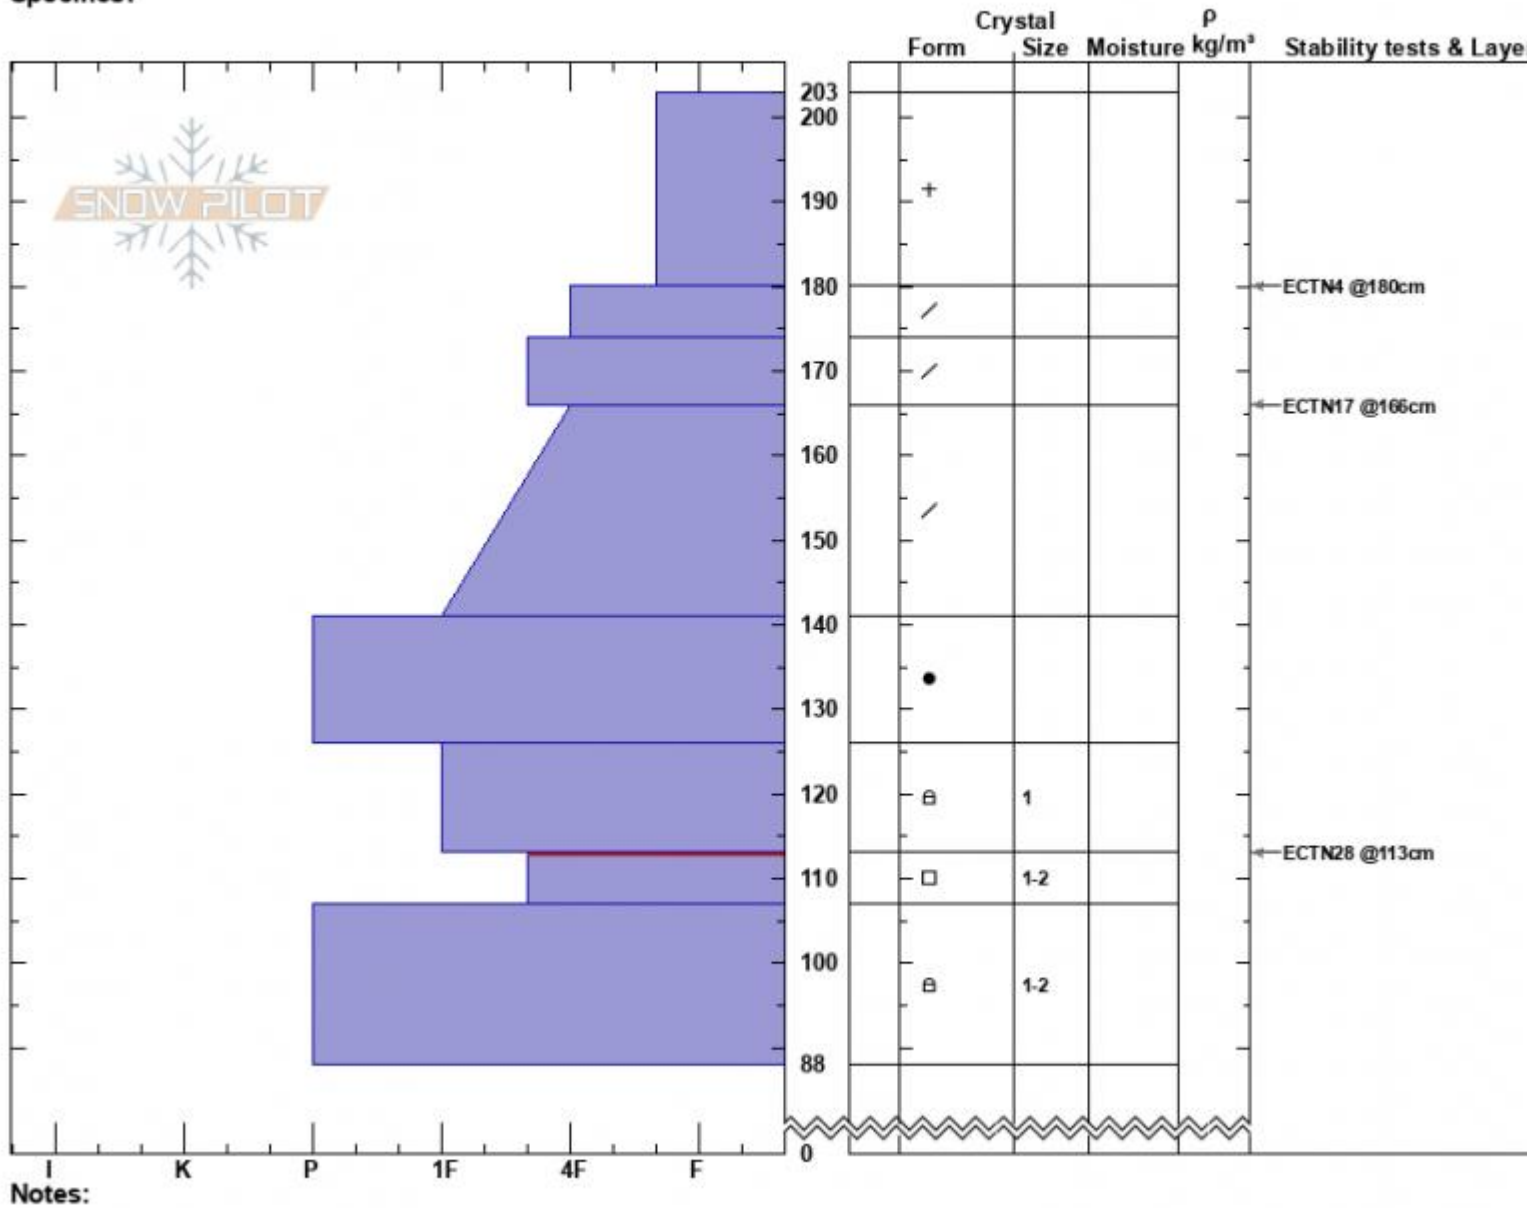

Maid Basin
 Gallatin Range-N
 MT
 Elevation: 9142 ft
 Aspect: 310°
 Specifics:

Dave Zinn
 02/08/2023 - 12:30pm
 Co-ord: 45.41474N, -110.97401W
 Slope Angle: 26°
 Wind Loading: no

Stability: Good
 Air Temperature:
 Sky Cover: OVC
 Precipitation: NO
 Wind: W Moderate

HS:203
 PF:60
 Layer Notes: 113-107cm:Problematic layer

Advisory Region
 Northern Gallatin
 Longitude
 -110.97W
 Latitude
 45.42N
 Northern Gallatin, 2023-02-09