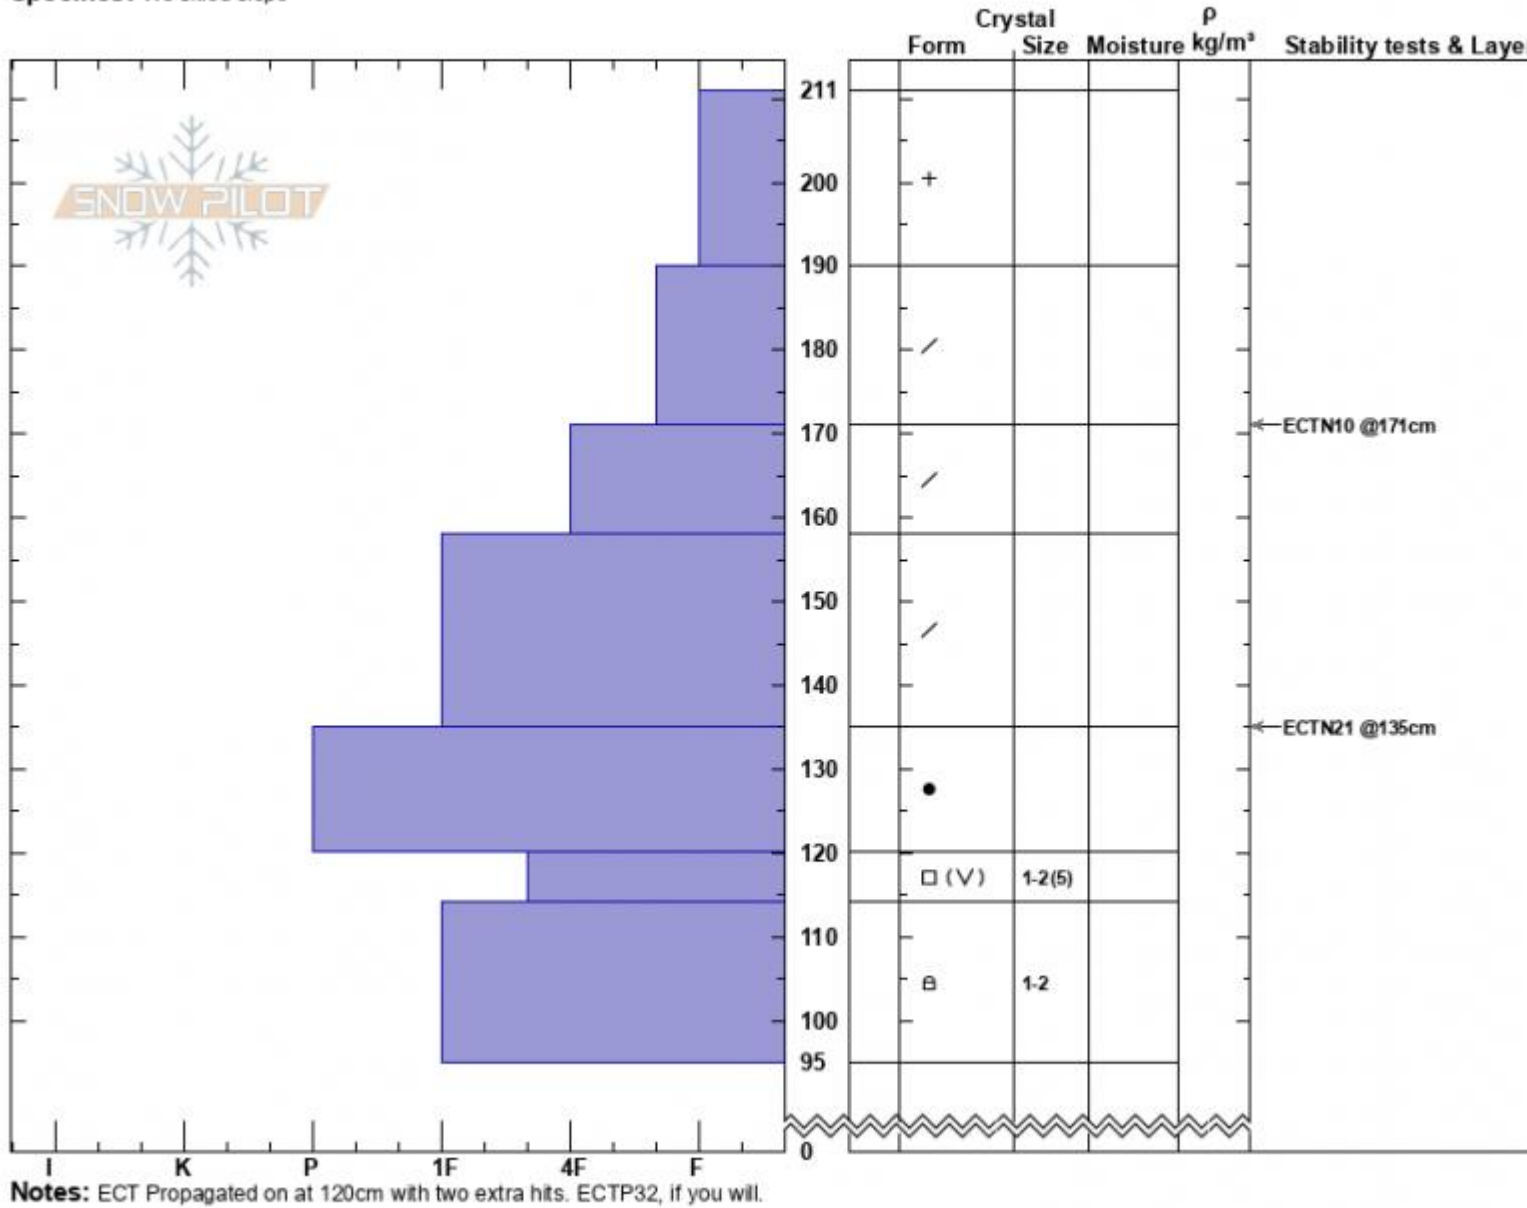

Maid South Trees
 Gallatin Range-N
 MT
 Elevation: 9392 ft
 Aspect: 170°
 Specifics: We skied slope

Dave Zinn
 02/08/2023 - 1:45pm
 Co-ord: 45.41756N, -110.97824W
 Slope Angle: 21°
 Wind Loading: no

Stability: Fair
 Air Temperature:
 Sky Cover: OVC
 Precipitation: S-1
 Wind: W Moderate

HS:211 Layer Notes:
 PF:50 120-114cm:Problematic layer

Advisory Region
 Northern Gallatin
 Longitude
 -110.97W
 Latitude
 45.42N
 Northern Gallatin, 2023-02-09