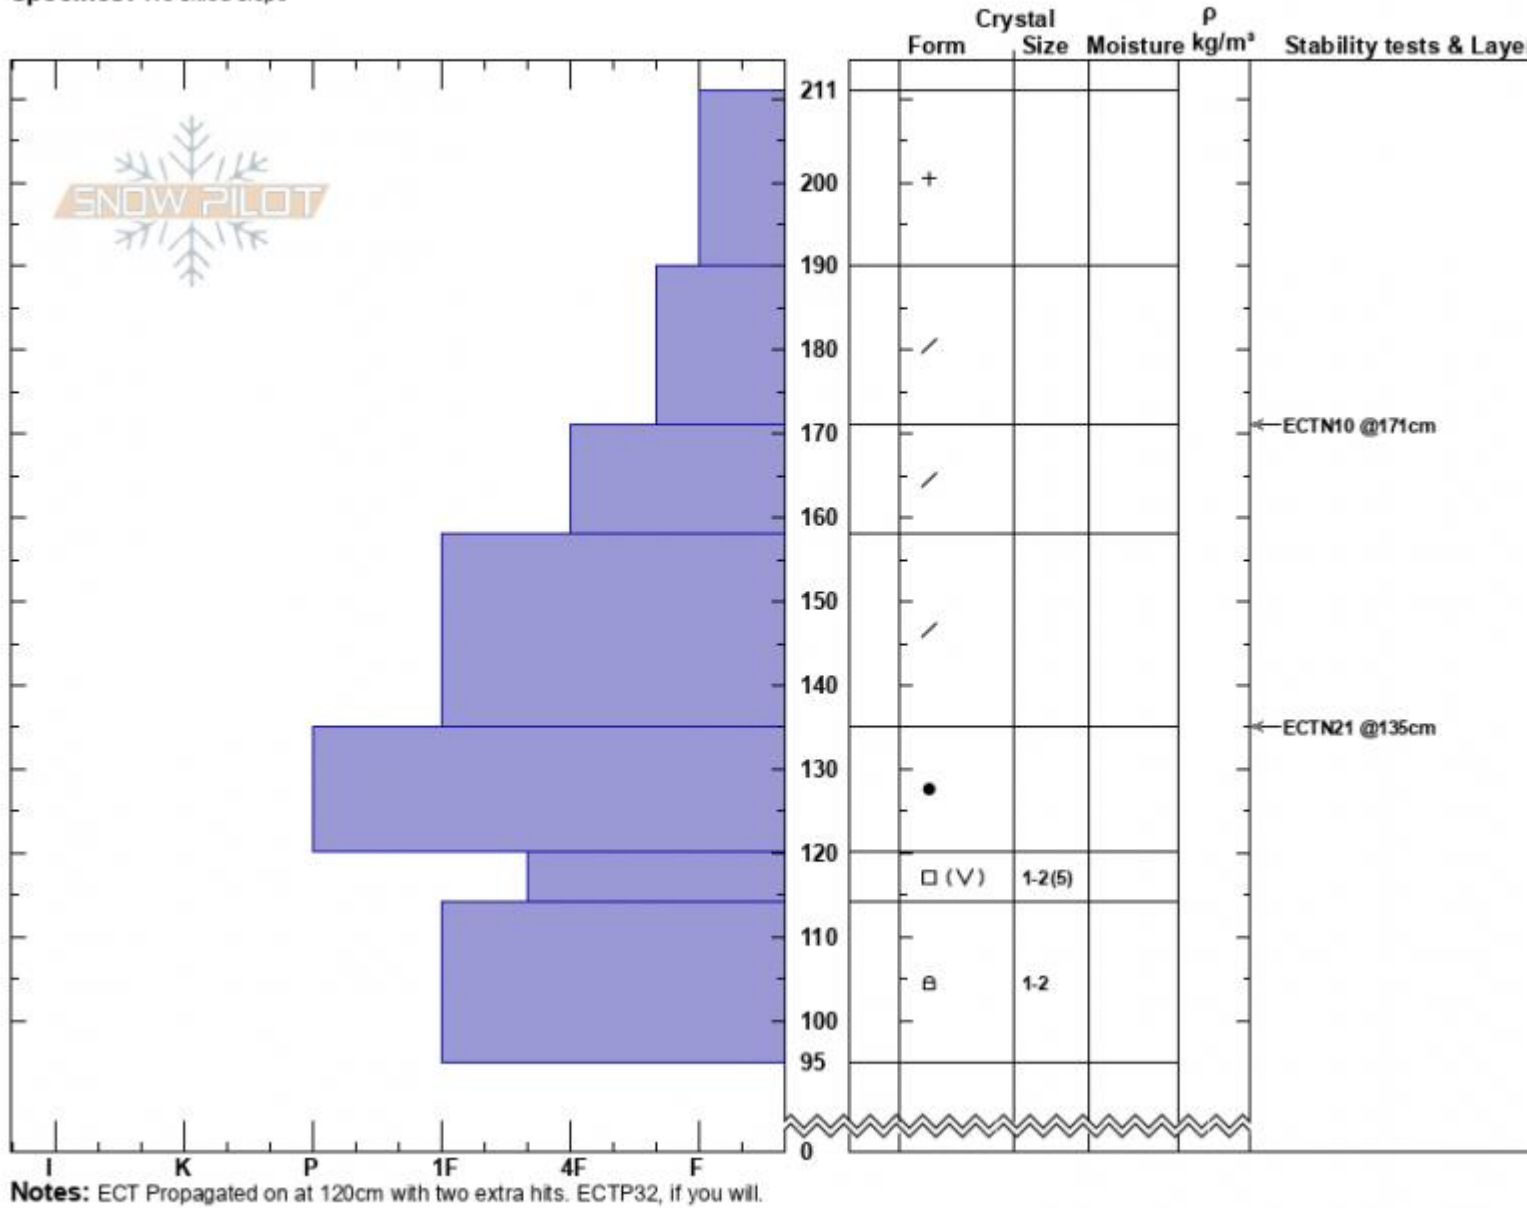

Maid South Trees  
 Gallatin Range-N  
 MT  
 Elevation: 9392 ft  
 Aspect: 170°  
 Specifics: We skied slope

Dave Zinn  
 02/08/2023 - 1:45pm  
 Co-ord: 45.41756N, -110.97824W  
 Slope Angle: 21°  
 Wind Loading: no

Stability: Fair  
 Air Temperature:  
 Sky Cover: OVC  
 Precipitation: S-1  
 Wind: W Moderate

HS:211 Layer Notes:  
 PF:50 120-114cm:Problematic layer

Advisory Region  
 Northern Gallatin  
 Longitude  
 -110.97W  
 Latitude  
 45.42N  
 Northern Gallatin, 2023-02-09