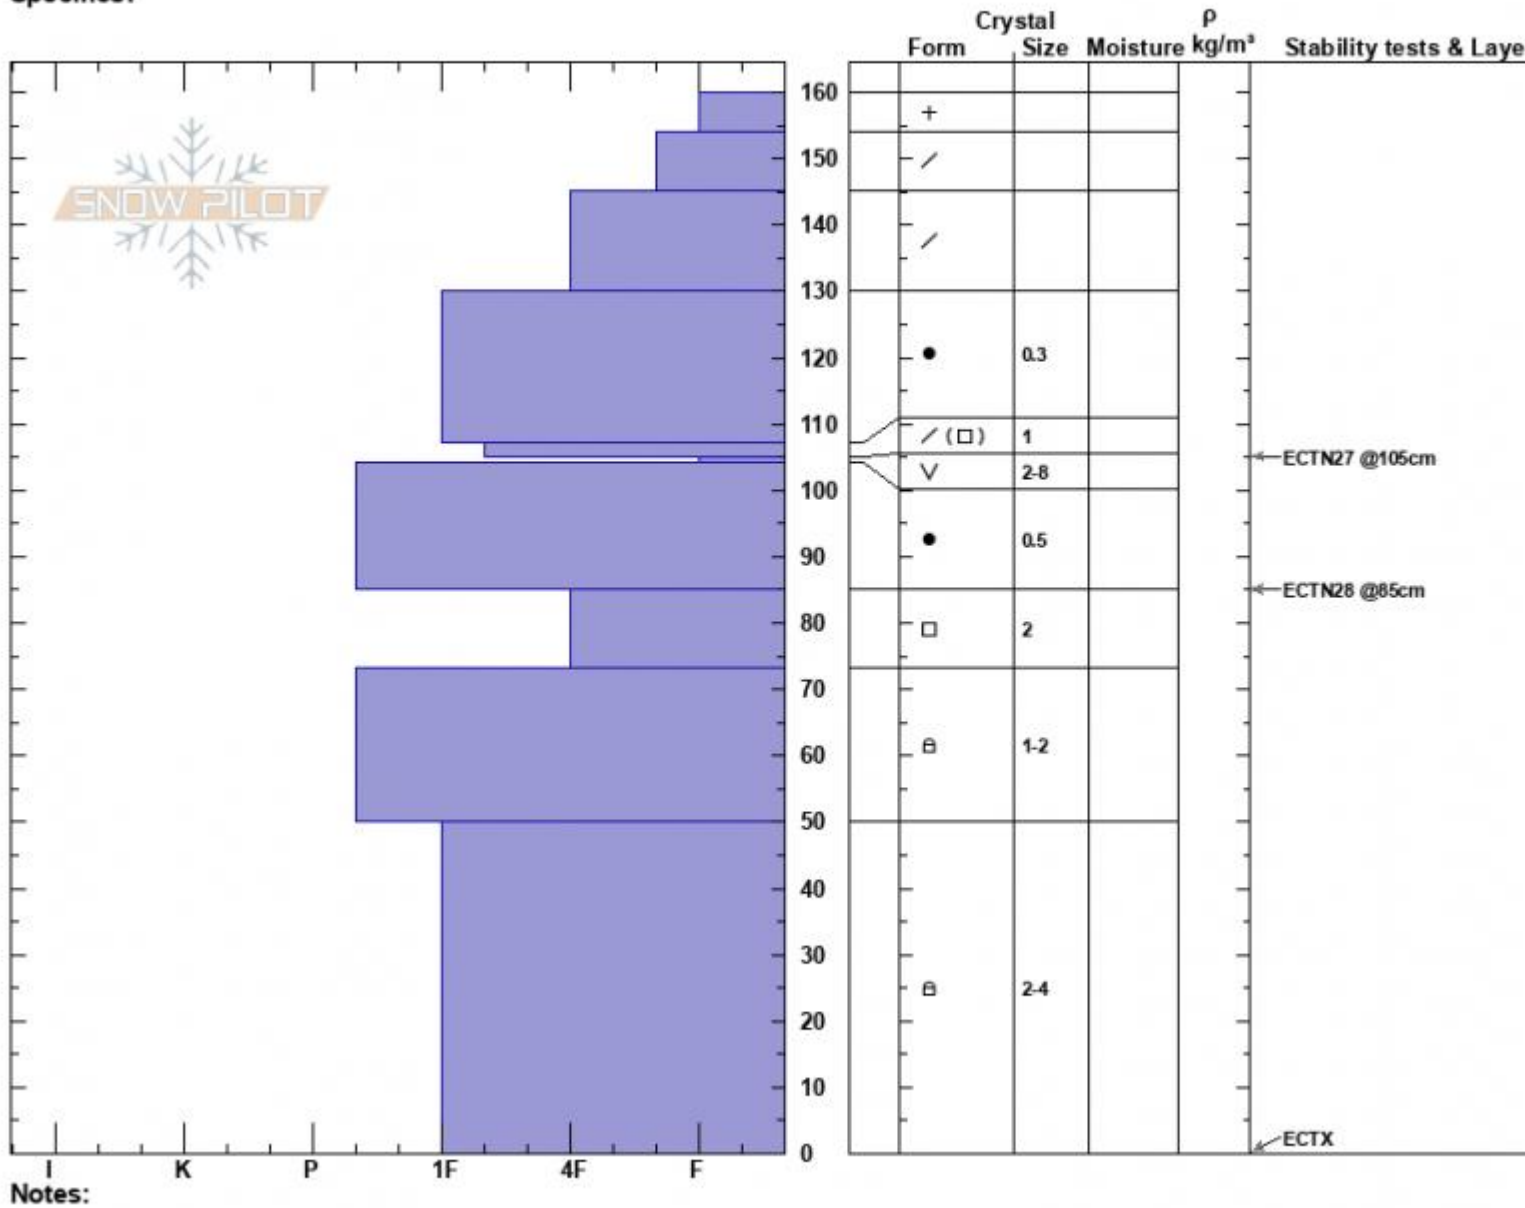

BeehiveBasin-Tyler's  
 Madison Range-N  
 MT  
 Elevation: 9069 ft  
 Aspect: 270°  
 Specifics:

Alex Marienthal  
 02/04/2023 - 11:25am  
 Co-ord: 45.32350N, -111.38234W  
 Slope Angle: 27°  
 Wind Loading: previous

Stability: Fair  
 Air Temperature: -5°C  
 Sky Cover: BKN  
 Precipitation: NO  
 Wind: W Moderate

HS:160 Layer Notes:  
 105-104cm:Problematic layer

Advisory Region  
 Northern Madison  
 Longitude  
 -111.39W  
 Latitude  
 45.34N  
 Northern Madison, 2023-02-04