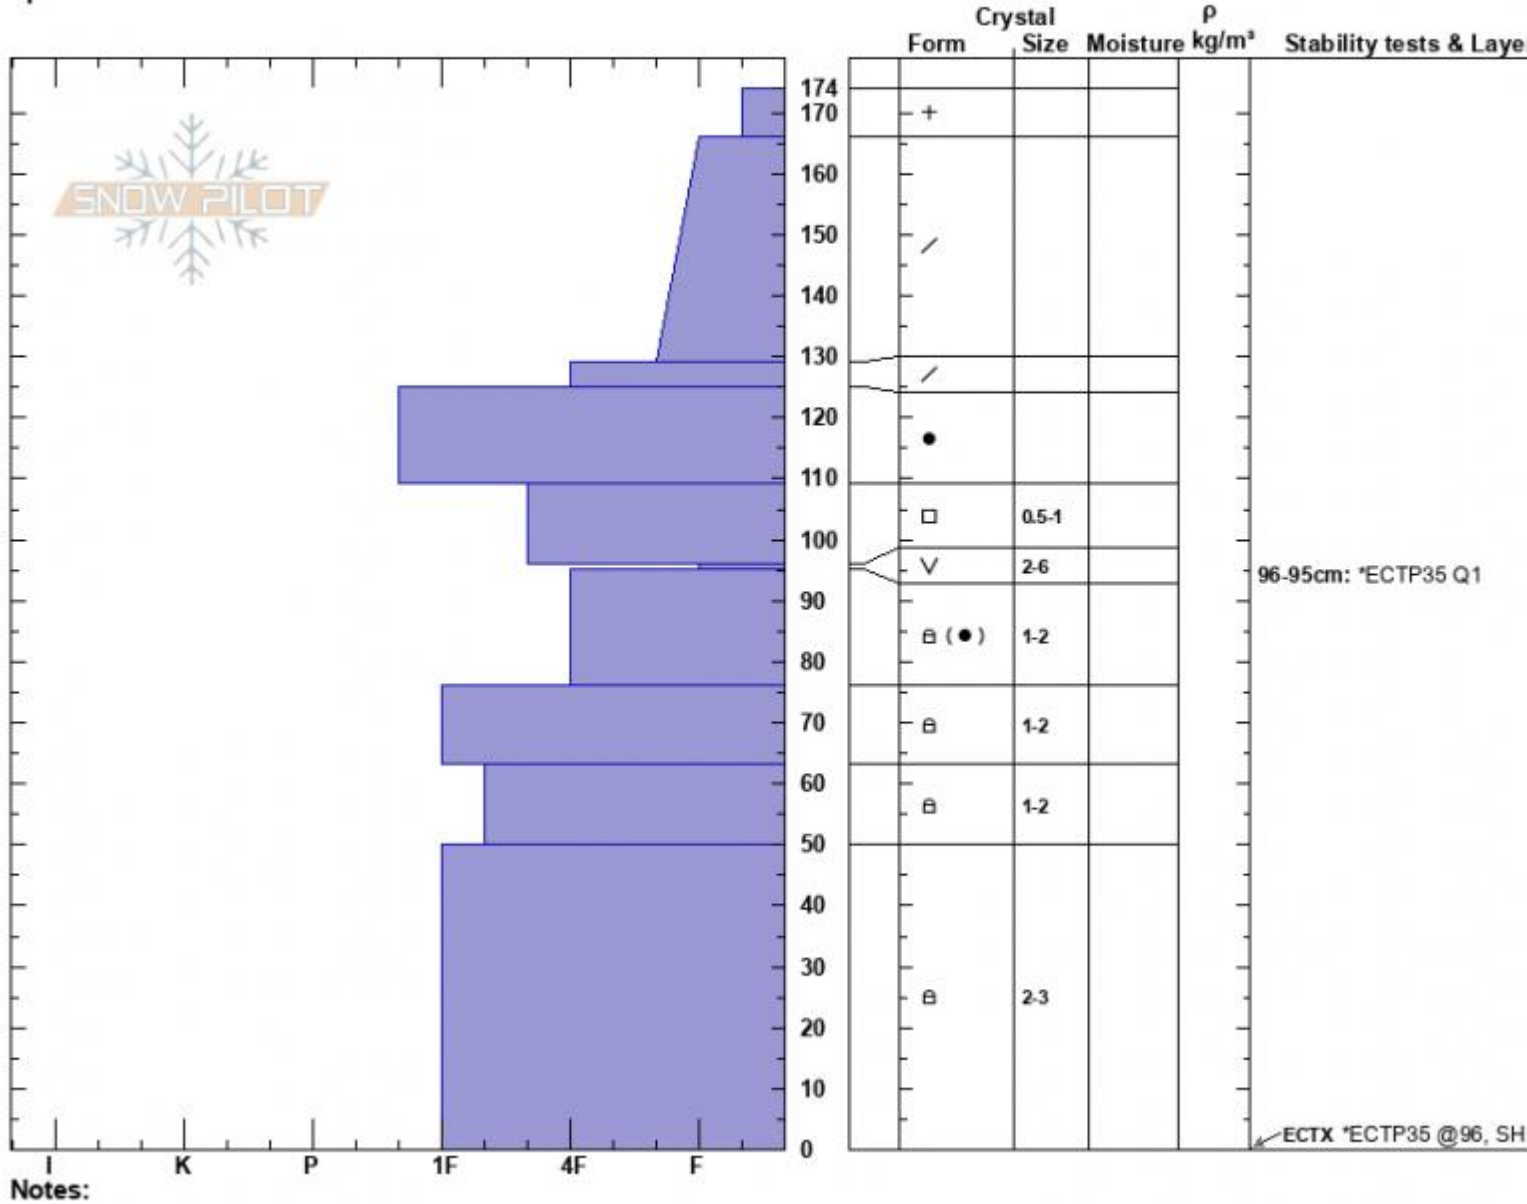

Middle/BearBasn
 Madison Range-N
 MT
 Elevation: 9230 ft
 Aspect: 90°
 Specifics:

Alex Mariantal
 02/04/2023 - 12:45pm
 Co-ord: 45.32635N, -111.38205W
 Slope Angle: 28°
 Wind Loading: previous

Stability: Fair
 Air Temperature:
 Sky Cover: BKN
 Precipitation: NO
 Wind: Calm

HS:174 **Layer Notes:**
 96-95cm: *ECTP35 Q1
 96-95cm: Problematic layer

Advisory Region
 Northern Madison
 Longitude
 -111.39W
 Latitude
 45.34N
 Northern Madison, 2023-02-04