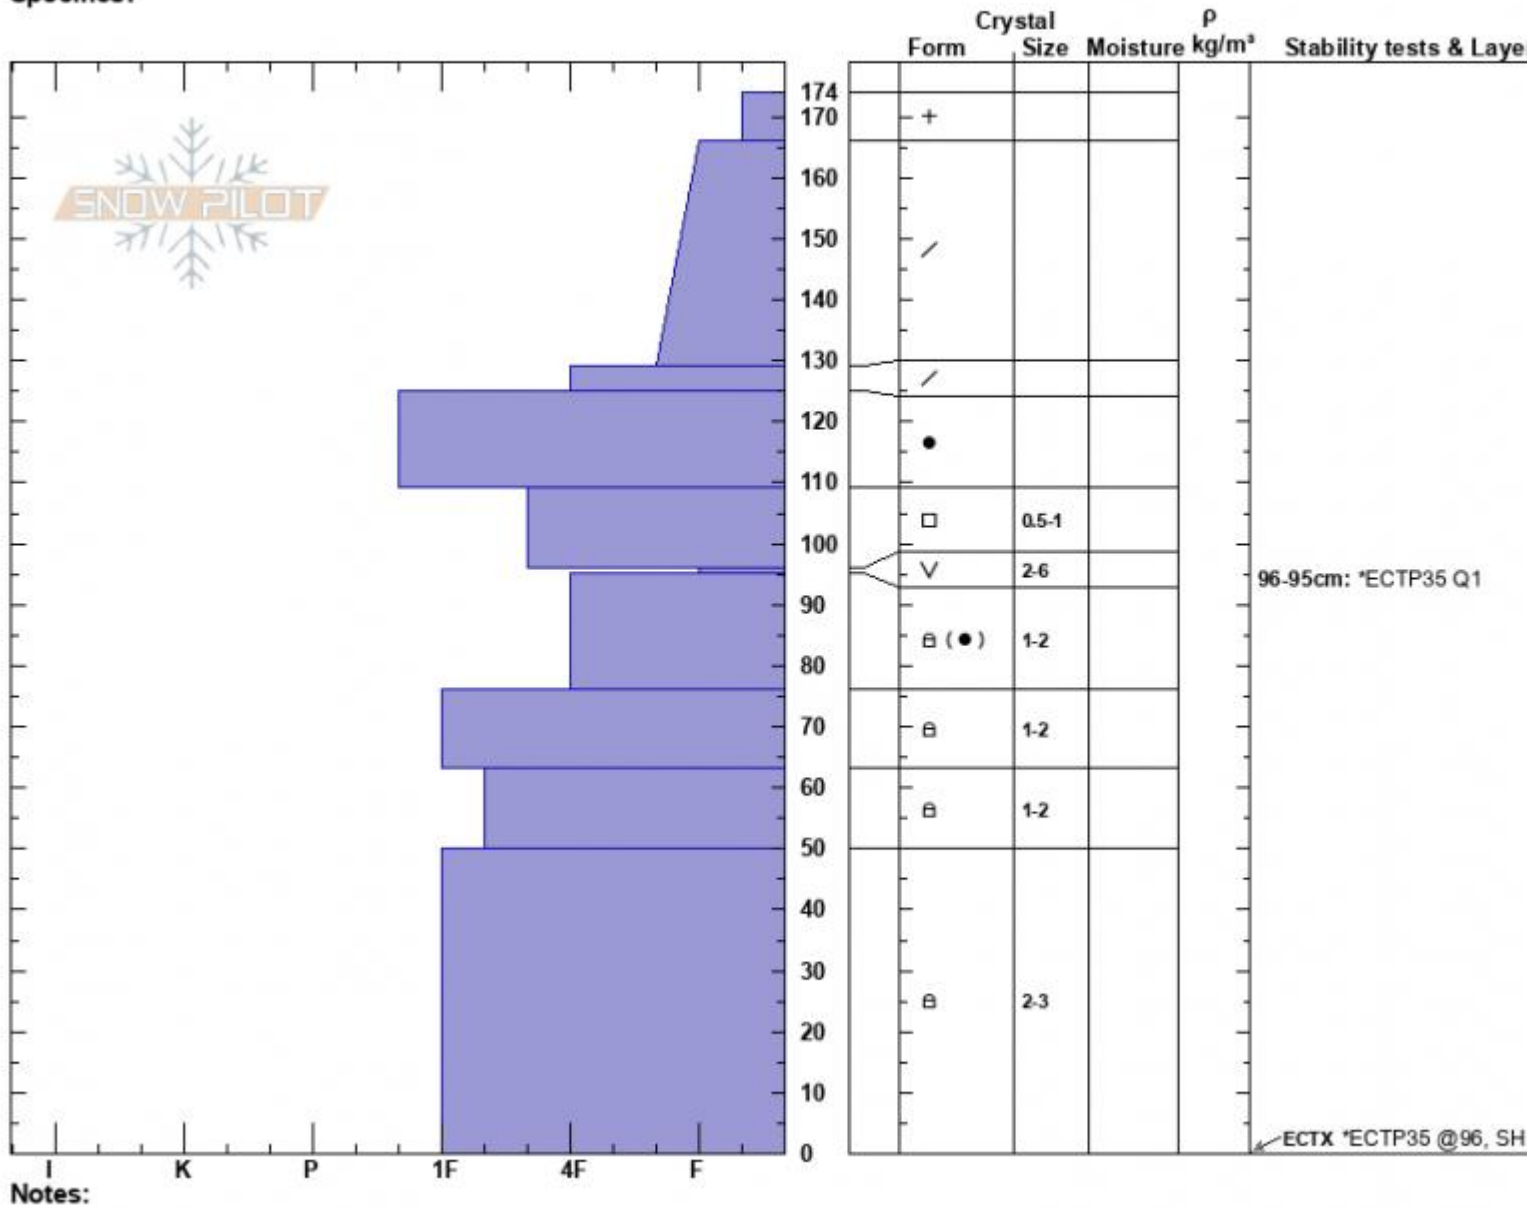

Middle/BearBasn
 Madison Range-N
 MT
 Elevation: 9230 ft
 Aspect: 90°
 Specifics:

Alex Marienthal
 02/04/2023 - 12:45pm
 Co-ord: 45.32635N, -111.38205W
 Slope Angle: 28°
 Wind Loading: previous

Stability: Fair
 Air Temperature:
 Sky Cover: BKN
 Precipitation: NO
 Wind: Calm

HS:174 **Layer Notes:**
 96-95cm: *ECTP35 Q1
 96-95cm: Problematic layer

Advisory Region
 Northern Madison
 Longitude
 -111.39W
 Latitude
 45.34N
 Northern Madison, 2023-02-04