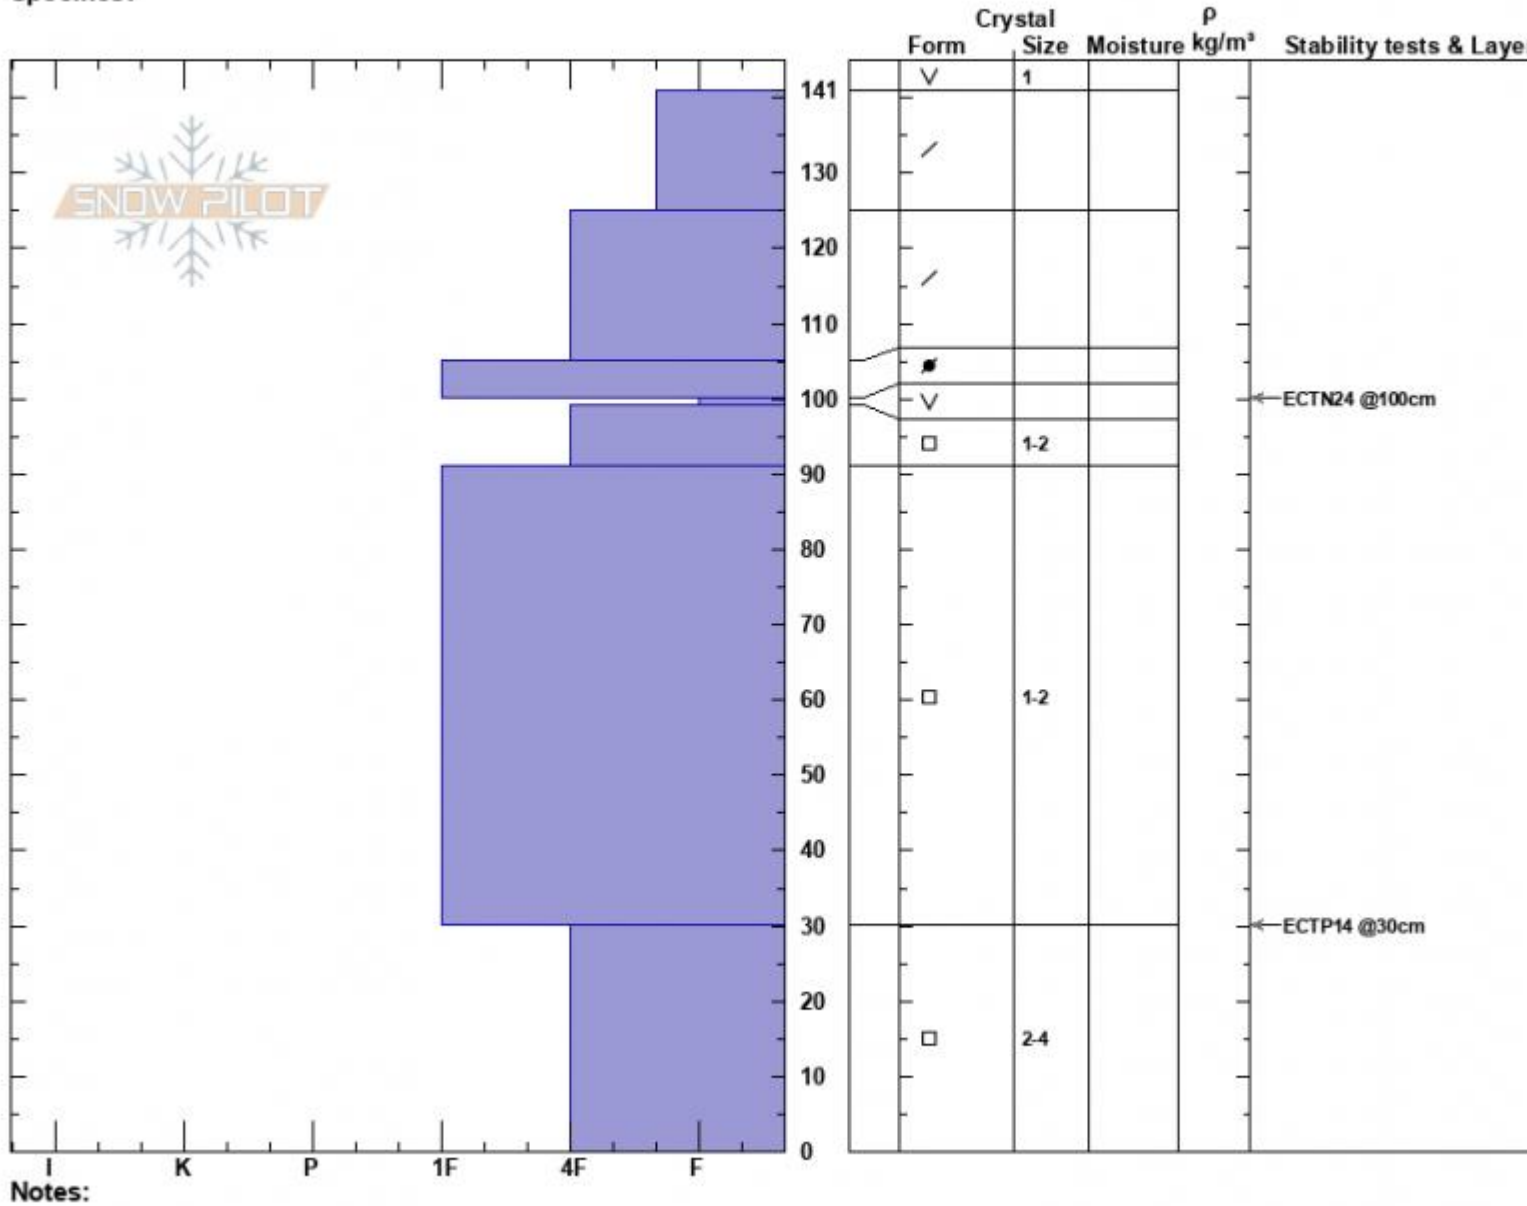

TaylorFork, WldmsBndr
 Madison Range-S
 MT
 Elevation: 8769 ft
 Aspect: 240°
 Specifics:

Alex Marienthal
 02/10/2023 - 11:30am
 Co-ord: 44.97666N, -111.35982W
 Slope Angle: 26°
 Wind Loading: no

Stability: Good
 Air Temperature: -7°C
 Sky Cover: CLR
 Precipitation: NO
 Wind: SW Light Breeze

HS:141
 Layer Notes:
 100-99cm: Problematic layer

Advisory Region
 Southern Madison
 Longitude
 -111.27W
 Latitude
 45.06N
 Southern Madison, 2023-02-10