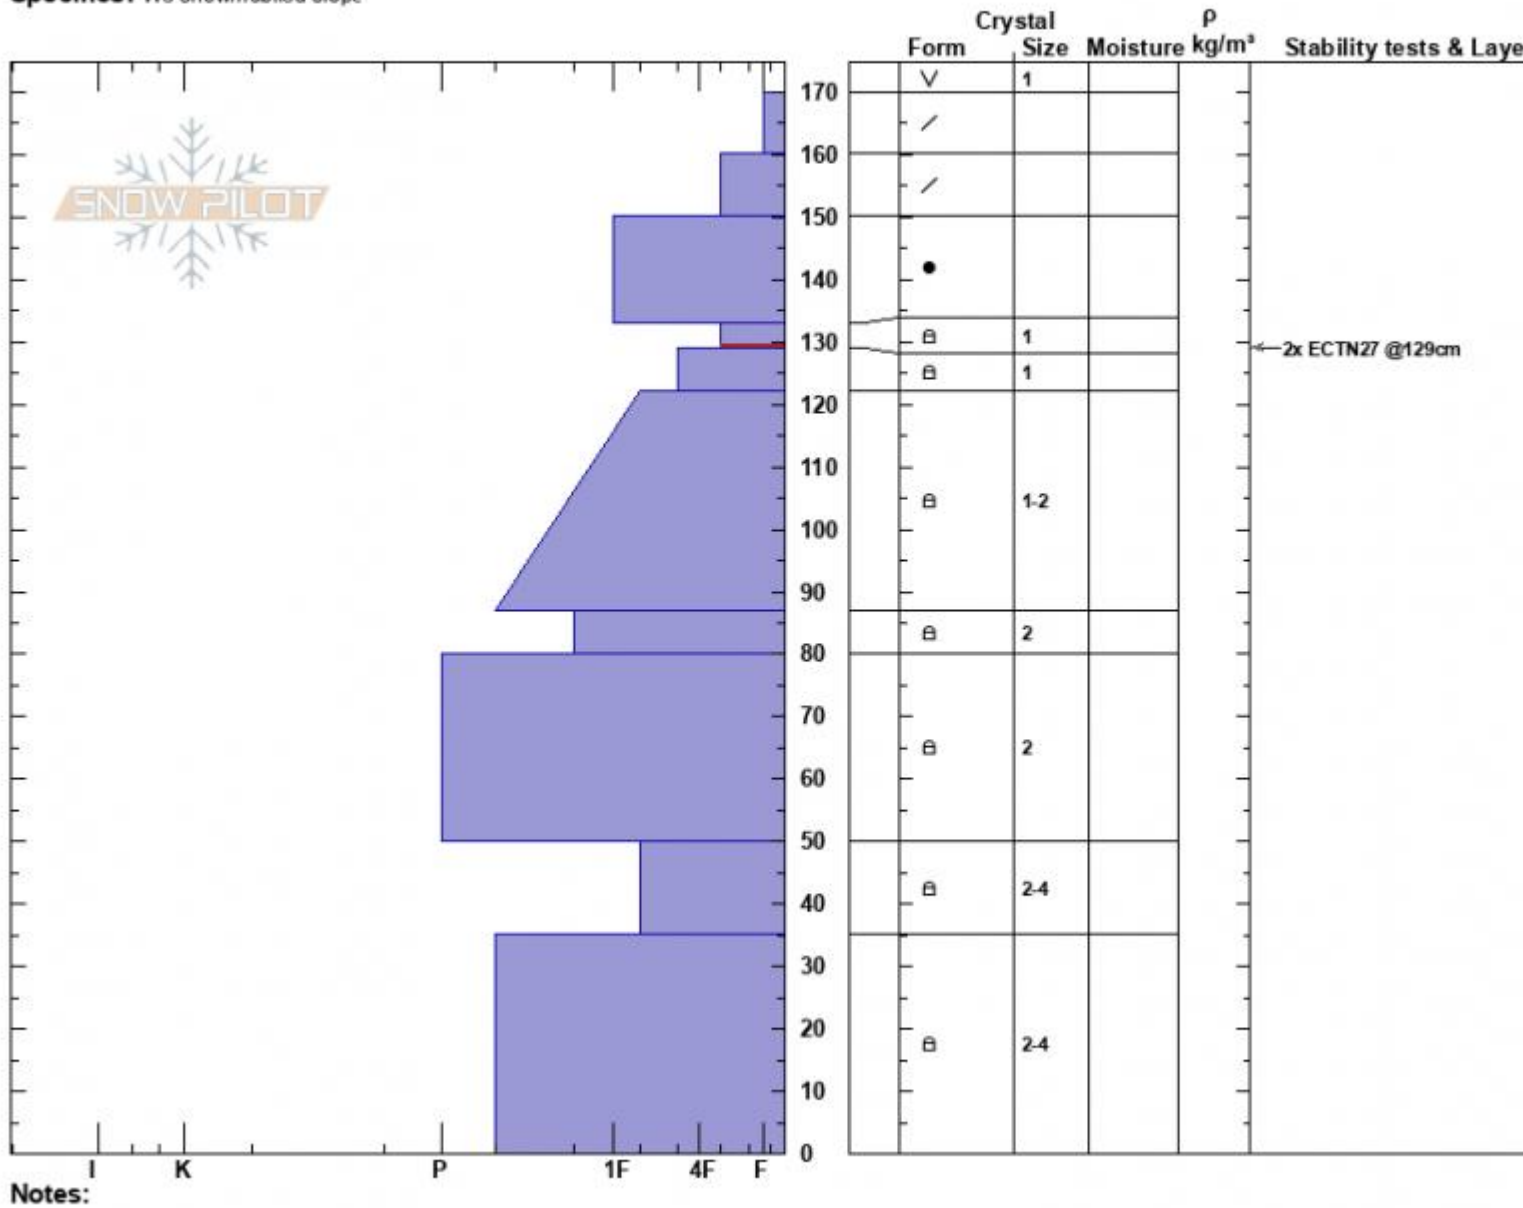

Targhee Creek  
 Lionhead Range  
 MT  
 Elevation: 9052 ft  
 Aspect: 339°  
 Specifics: We snowmobiled slope

Alex Haddad  
 02/11/2023 - 12:00pm  
 Co-ord: 44.73502N, -111.37336W  
 Slope Angle: 22°  
 Wind Loading: no

Stability: Good  
 Air Temperature:  
 Sky Cover: FEW  
 Precipitation: NO  
 Wind: Calm

HS:170 Layer Notes:  
 PF:20 133-129cm:Problematic layer

Advisory Region  
 Lionhead Range  
 Longitude  
 -111.32W  
 Latitude  
 44.73N  
 Lionhead Range, 2023-02-11