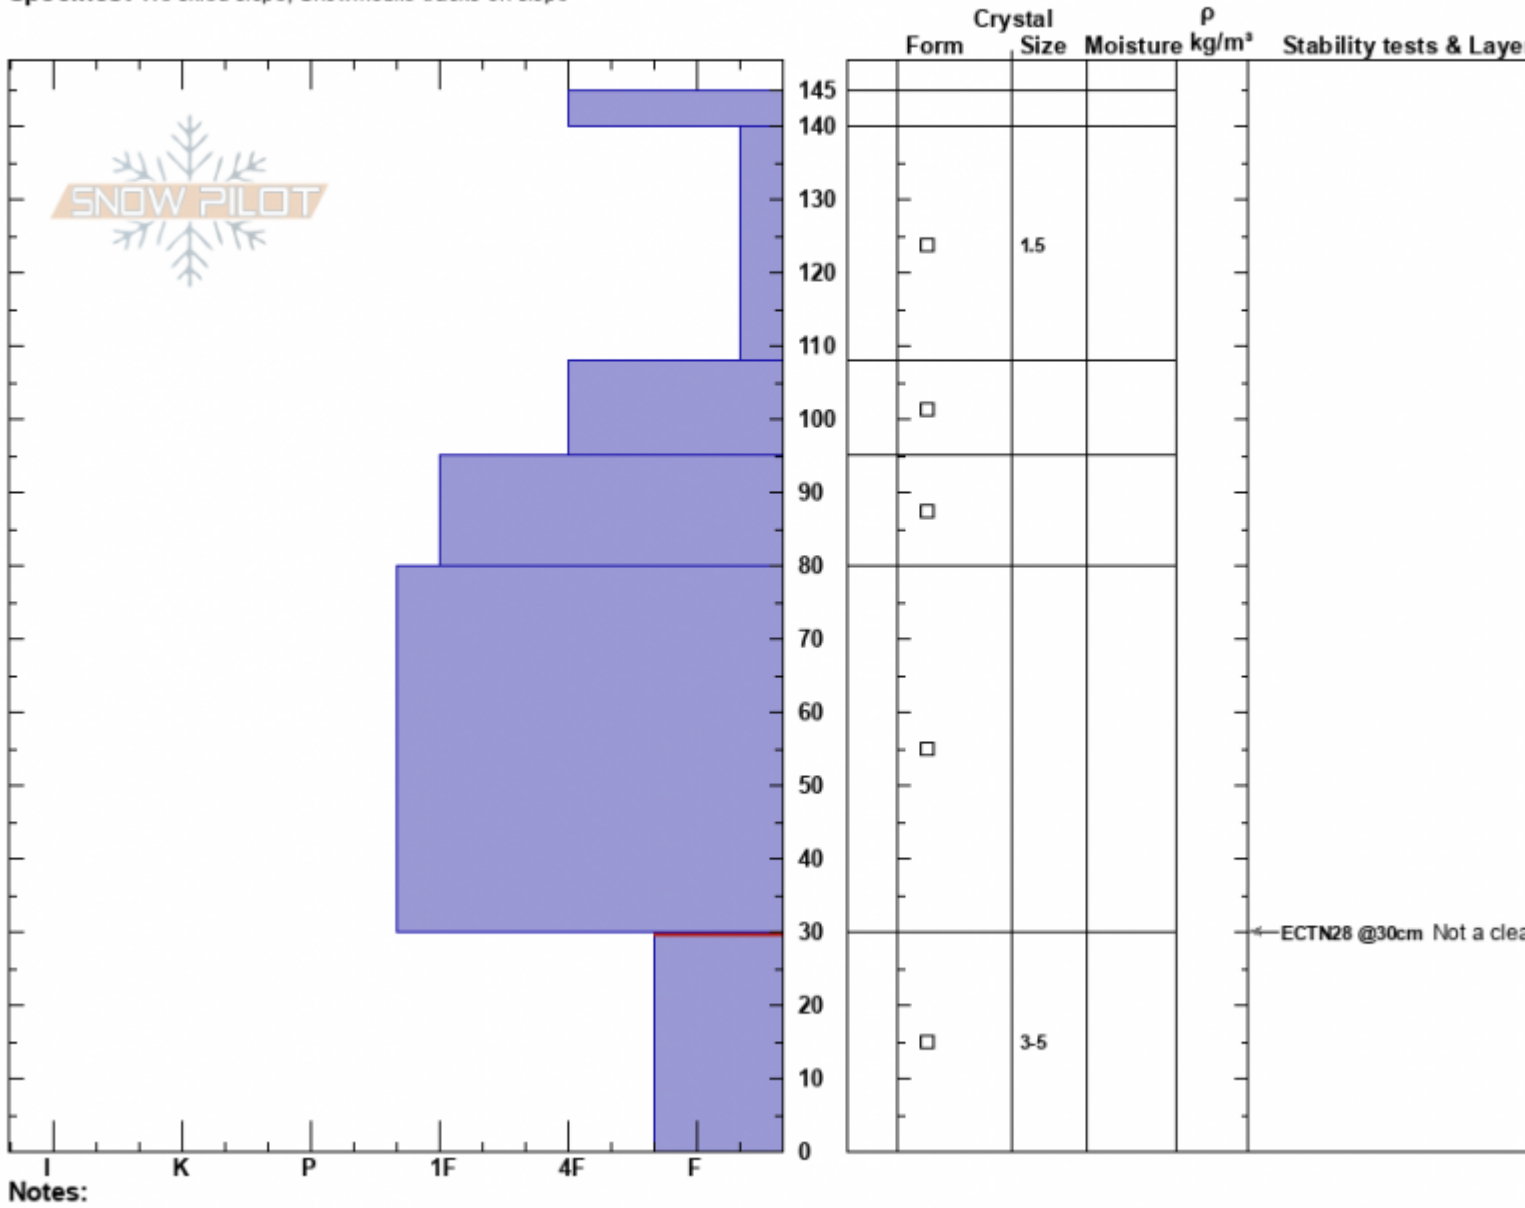

South Pika Point  
 Madison Range-S  
 MT  
 Elevation: 9329 ft  
 Aspect: N  
 Specifics: We skied slope; Snowmobile tracks on slope

Tyler Honsinger  
 02/12/2023 - 11:19am  
 Co-ord: 44.97057N, -111.30635W  
 Slope Angle: 20°  
 Wind Loading: previous

Stability:  
 Air Temperature:  
 Sky Cover: CLR  
 Precipitation: NO  
 Wind: W Light Breeze

HS:145    Layer Notes:  
 30-0cm: Problematic layer

Advisory Region  
 Southern Madison  
 Longitude  
 -111.31W  
 Latitude  
 44.97N  
 Southern Madison, 2023-02-13