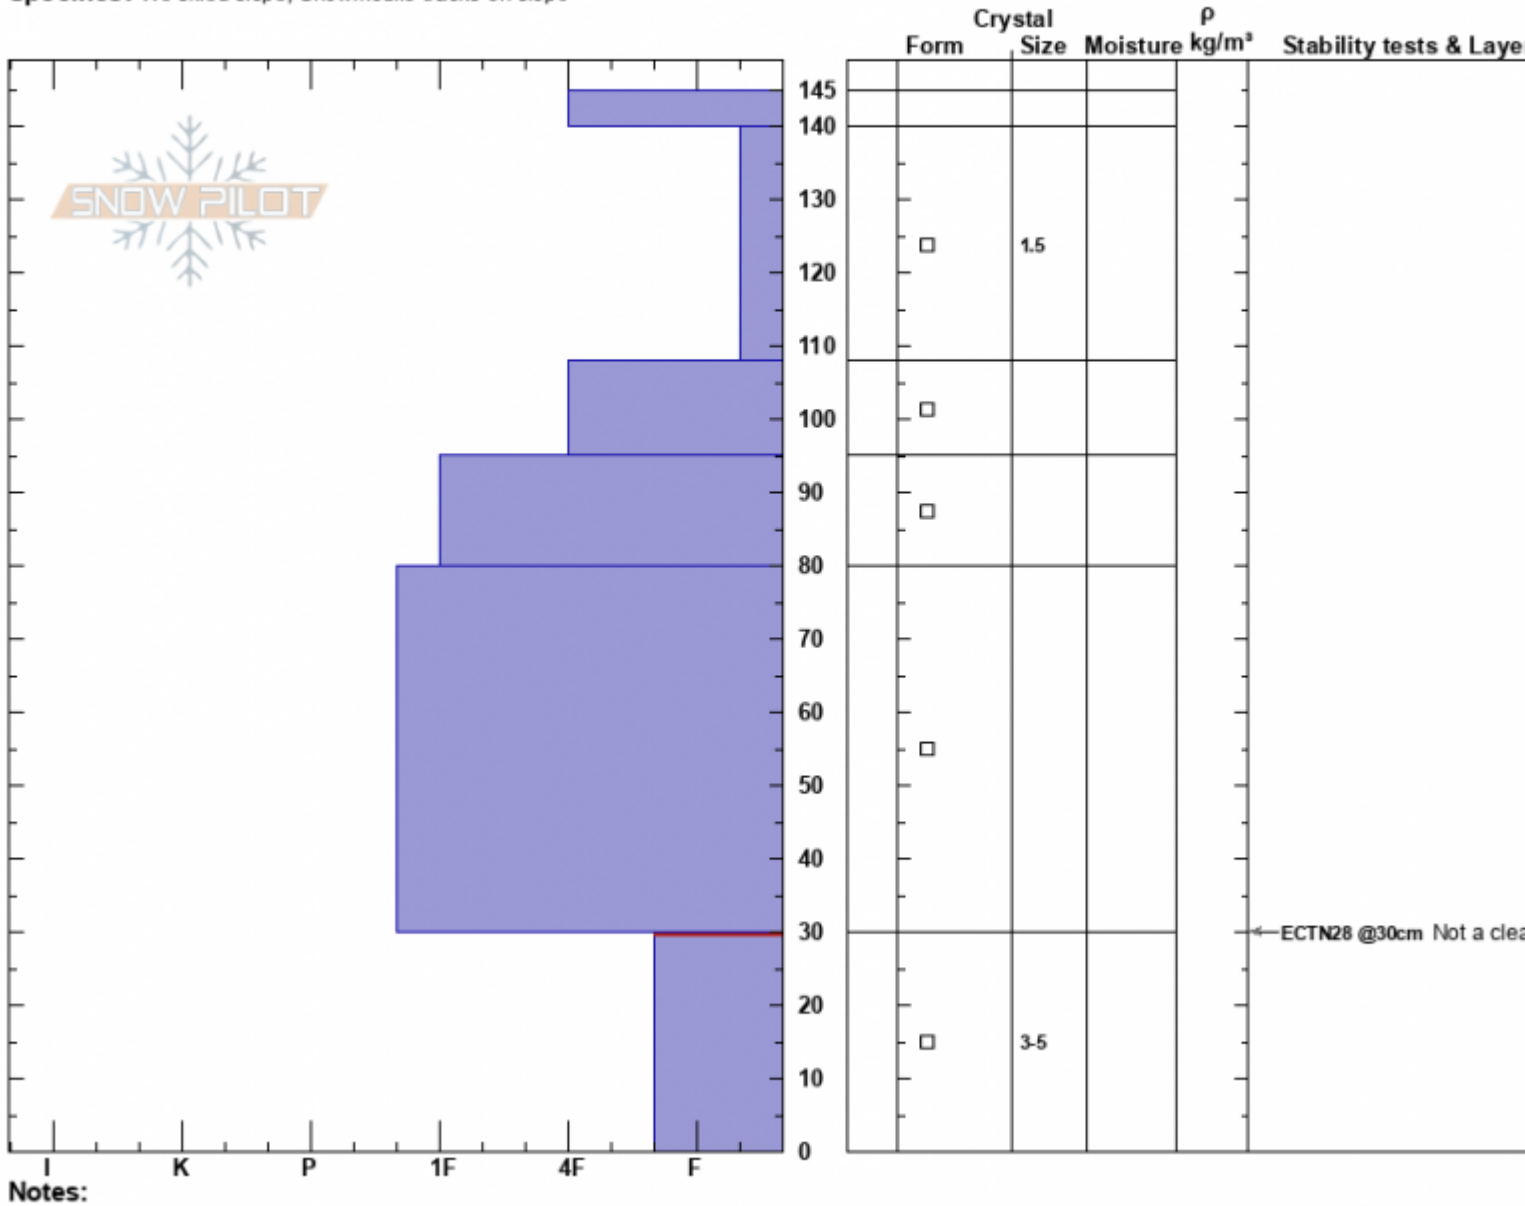

South Pika Point
 Madison Range-S
 MT
 Elevation: 9329 ft
 Aspect: N
 Specifics: We skied slope; Snowmobile tracks on slope

Tyler Honsinger
 02/12/2023 - 11:19am
 Co-ord: 44.97057N, -111.30635W
 Slope Angle: 20°
 Wind Loading: previous

Stability:
 Air Temperature:
 Sky Cover: CLR
 Precipitation: NO
 Wind: W Light Breeze

HS:145 Layer Notes:
 30-0cm: Problematic layer

Advisory Region
 Southern Madison
 Longitude
 -111.31W
 Latitude
 44.97N
 Southern Madison, 2023-02-13