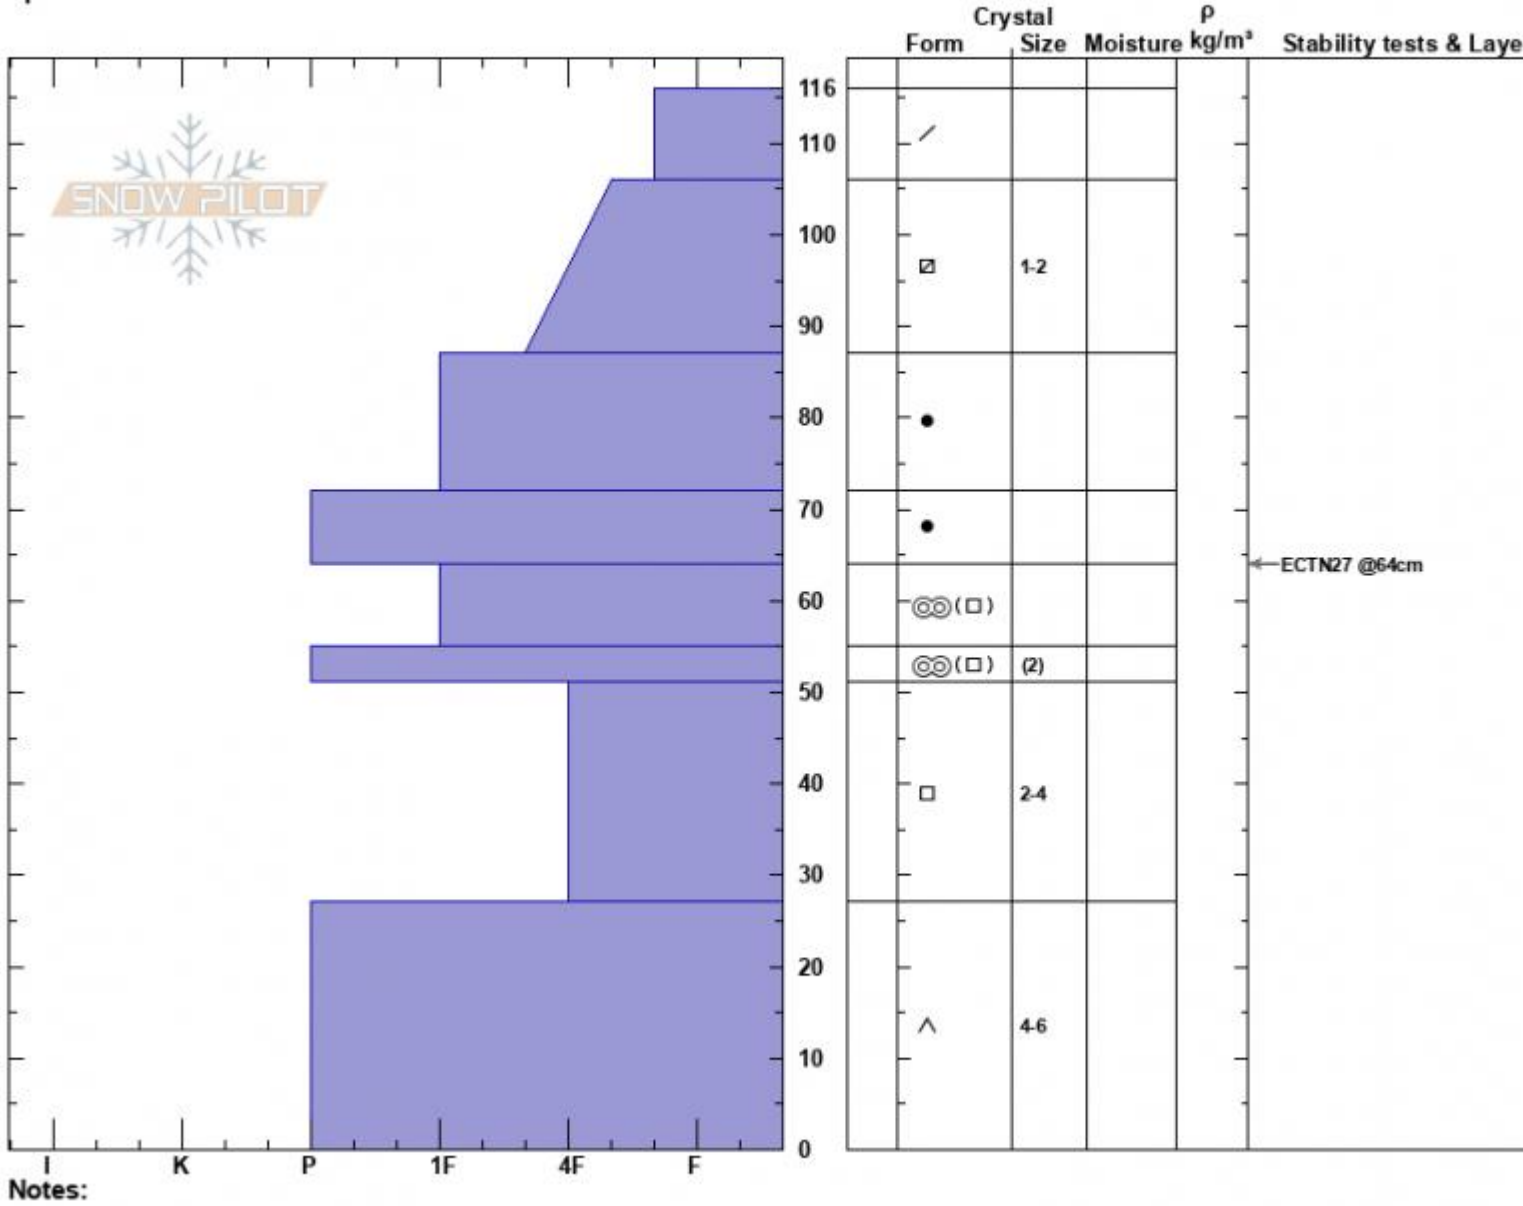

BeehiveBasin/Tyler's
 Madison Range-N
 MT
 Elevation: 9205 ft
 Aspect: 250°
 Specifics:

Alex Marienthal
 02/13/2023 - 11:08am
 Co-ord: 45.32343N, -111.38210W
 Slope Angle: 32°
 Wind Loading: no

Stability: Good
 Air Temperature: -2.5°C
 Sky Cover: OVC
 Precipitation: NO
 Wind: W Light Breeze

HS:116
 PF:40
 PS: 15
 Layer Notes:
 51-27cm: Problematic layer

Advisory Region
 Northern Madison
 Longitude
 -111.39W
 Latitude
 45.34N
 Northern Madison, 2023-02-13