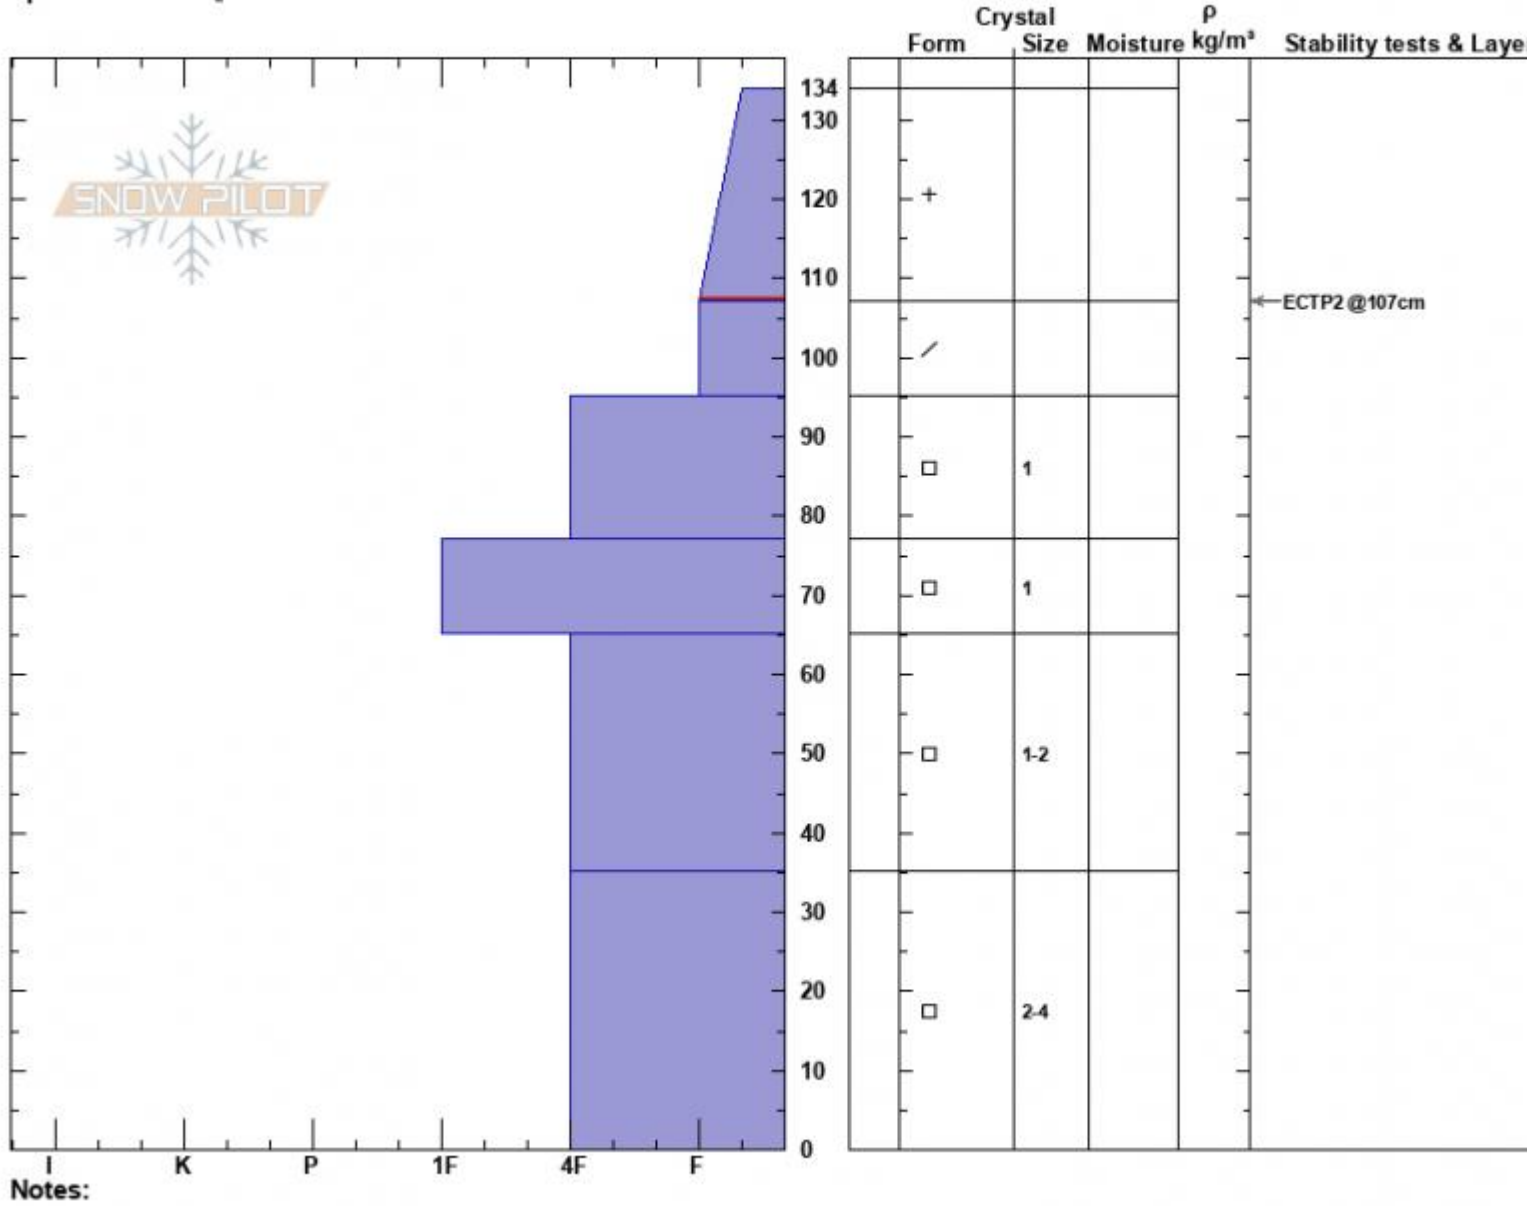

Mt Ellis
 Gallatin Range-N
 MT
 Elevation: 7150 ft
 Aspect: 80°
 Specifics: Cracking

Doug Chabot-Admin
 02/14/2023 - 11:00am
 Co-ord: 45.58896N, -110.96046W
 Slope Angle:
 Wind Loading: yes

Stability: Poor
 Air Temperature: -9°C
 Sky Cover: OVC
 Precipitation: S1
 Wind: E Light Breeze

HS:134 Layer Notes:
 PF:134 134-107cm:Problematic layer

Advisory Region
 Northern Gallatin
 Longitude
 -110.96W
 Latitude
 45.58N
 Northern Gallatin, 2023-02-14