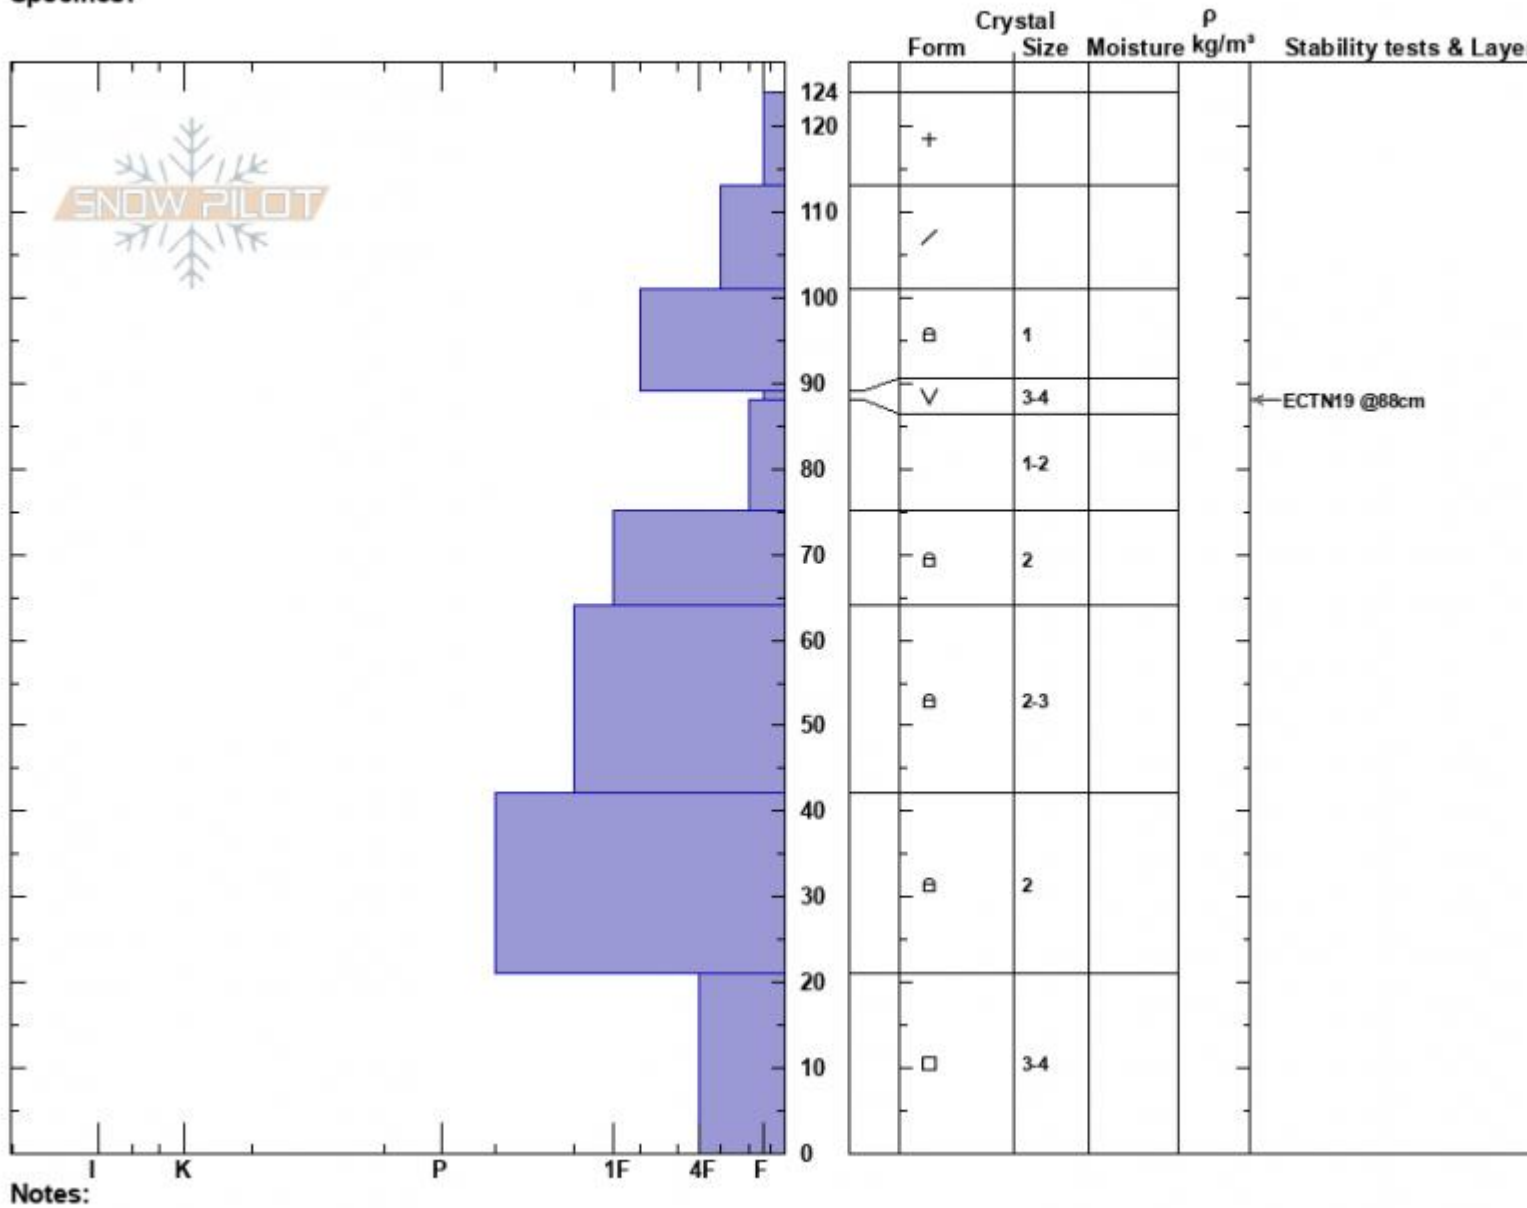

Bacon Rind Meadow  
 Madison Range-S  
 MT  
 Elevation: 8840 ft  
 Aspect: 81°  
 Specifics:

Alex Haddad  
 02/16/2023 - 12:16pm  
 Co-ord: 44.96993N, -111.09609W  
 Slope Angle: 11°  
 Wind Loading: previous

Stability: Fair  
 Air Temperature:  
 Sky Cover: CLR  
 Precipitation: NO  
 Wind: E Light Breeze

HS:124  
 PF:25  
 PS:15  
 Layer Notes:  
 89-88cm:Problematic layer

Advisory Region  
 Southern Madison  
 Longitude  
 -111.10W  
 Latitude  
 44.96N  
 Southern Madison, 2023-02-16