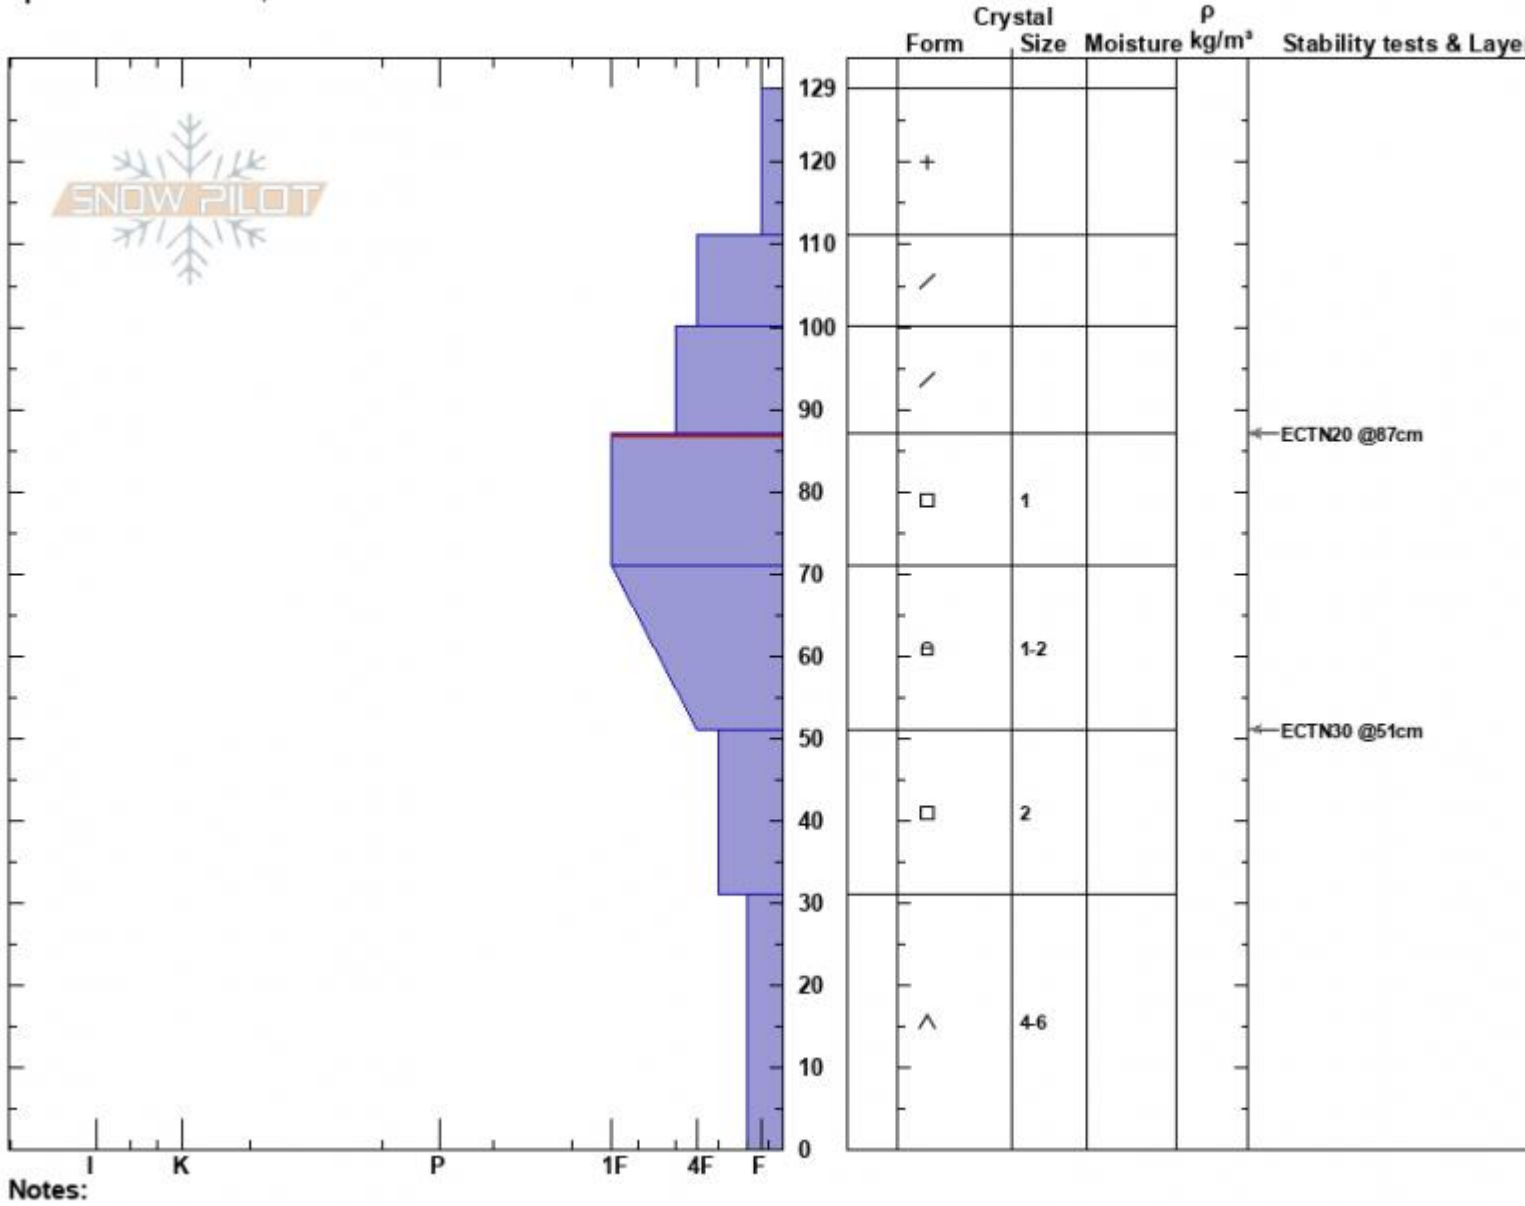

Skillet  
 Madison Range-S  
 MT  
 Elevation: 8900 ft  
 Aspect: 111°  
 Specifics: We skied slope

Alex Haddad  
 02/16/2023 - 1:03pm  
 Co-ord: 44.97238N, -111.09730W  
 Slope Angle: 36°  
 Wind Loading: no

Stability: Fair  
 Air Temperature:  
 Sky Cover: CLR  
 Precipitation: NO  
 Wind: E Light Breeze

HS:129  
 PF:35 87-71cm:Problematic layer  
 PS: 15

Advisory Region  
 Southern Madison  
 Longitude  
 -111.10W  
 Latitude  
 44.96N  
 Southern Madison, 2023-02-16