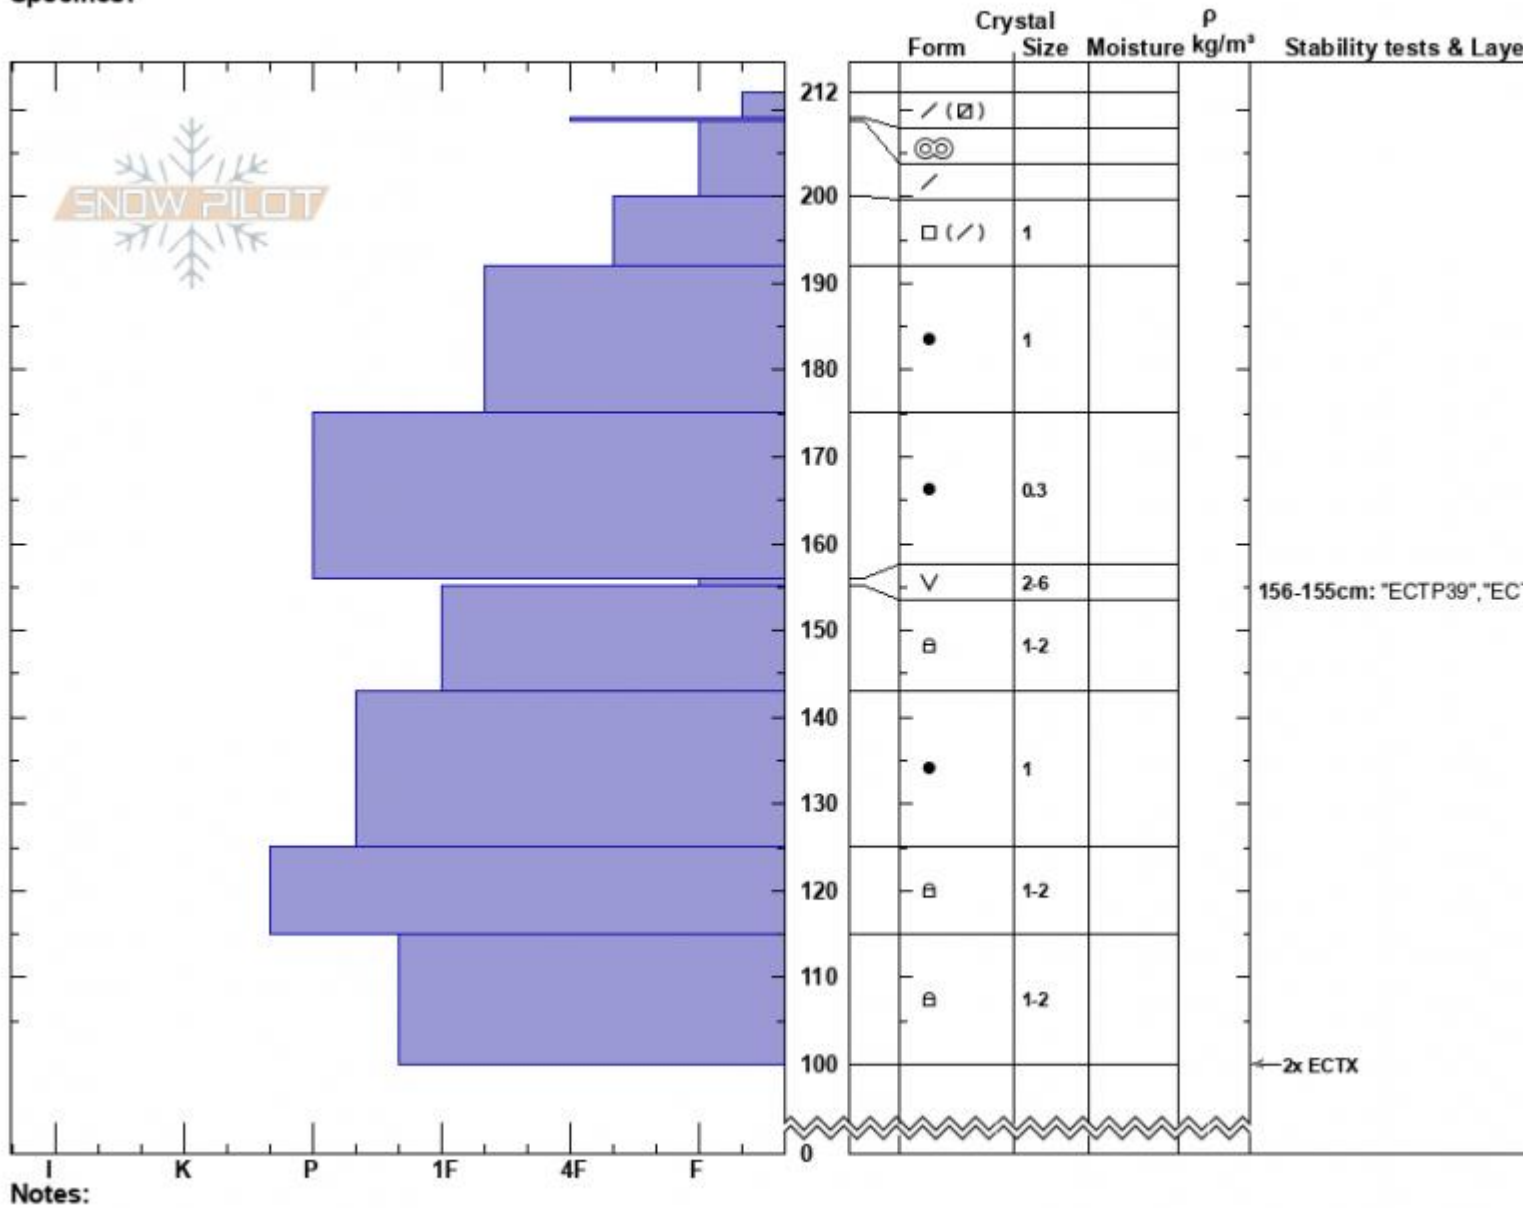

Bear Creek
 Madison Range-N
 MT
 Elevation: 9520 ft
 Aspect: 345°
 Specifics:

Alex Marienthal
 02/16/2023 - 12:30am
 Co-ord: 45.18517N, -111.46799W
 Slope Angle: 33°
 Wind Loading: no

Stability: Good
 Air Temperature:
 Sky Cover: CLR
 Precipitation: NO
 Wind: Calm

HS:212 **Layer Notes:**
 156-155cm: "ECTP39", "ECTN32"
 156-155cm: Problematic layer

Advisory Region
 Northern Madison
 Longitude
 -111.38W
 Latitude
 45.17N
 Northern Madison, 2023-02-18