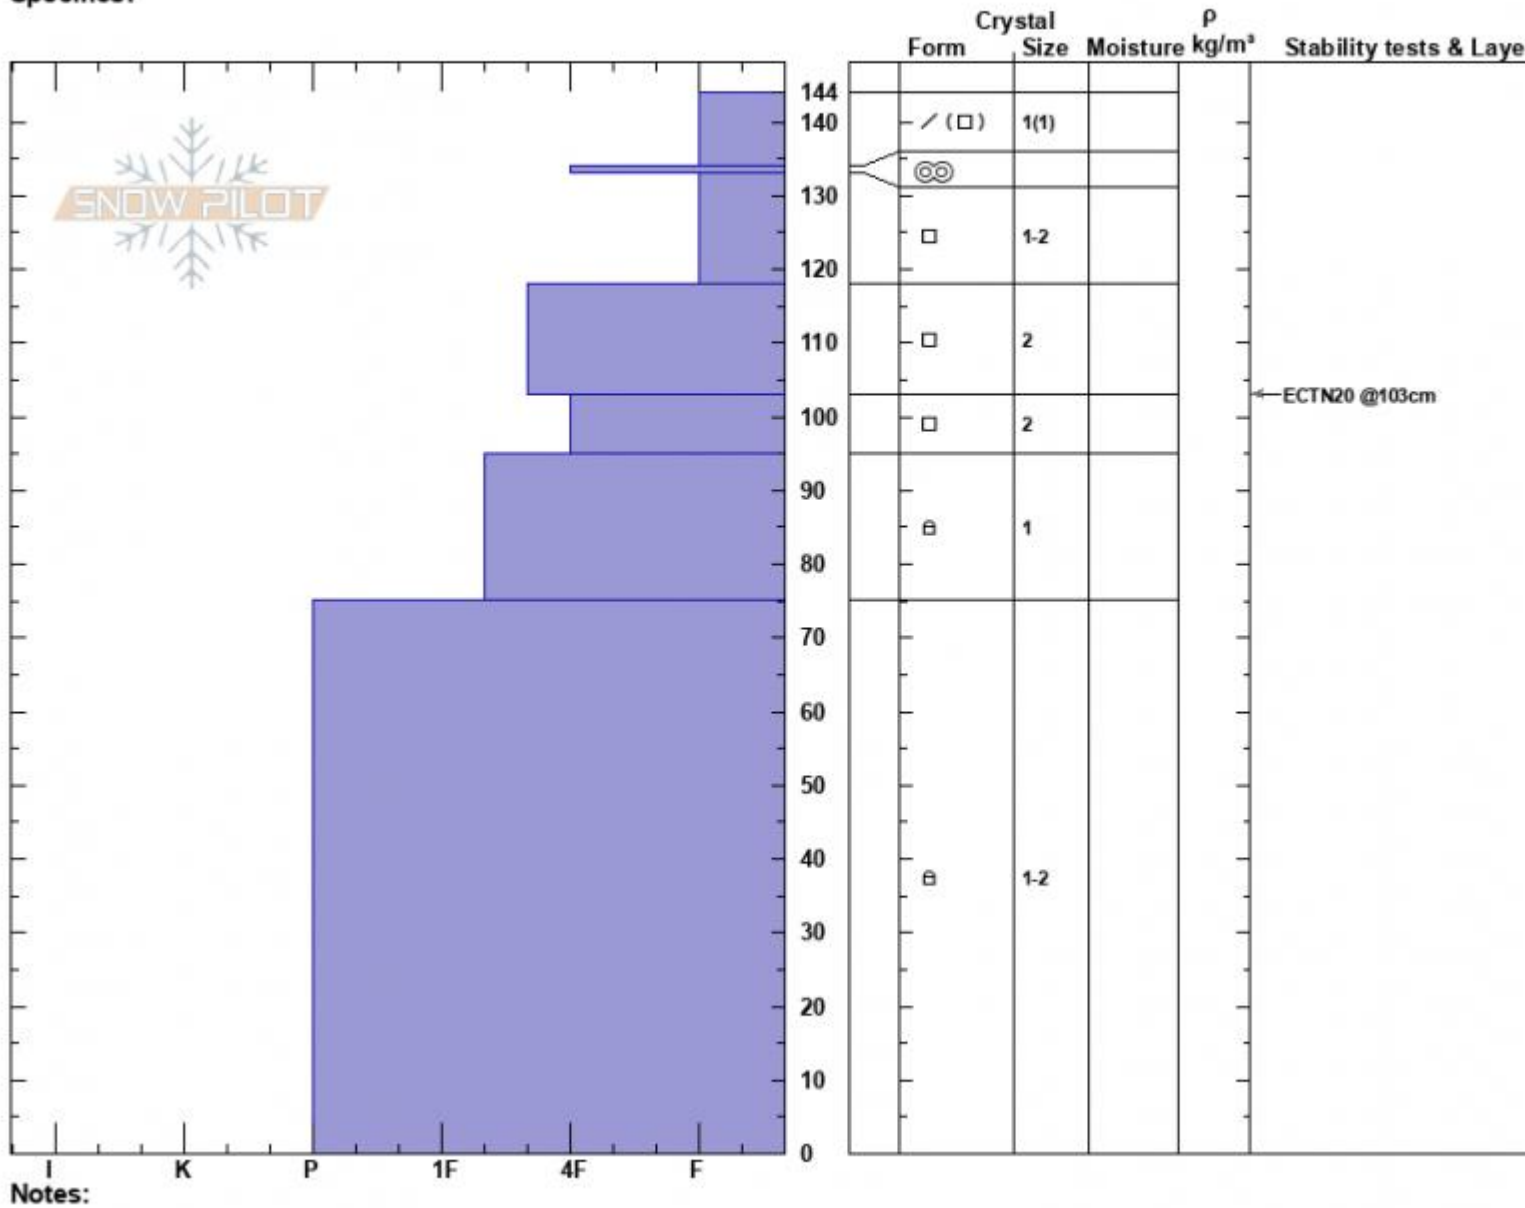

Airplane Bowl  
 Lionhead Range  
 MT  
 Elevation: 9333 ft  
 Aspect: 80°  
 Specifics:

Alex Marienthal  
 02/17/2023 - 12:09am  
 Co-ord: 44.72433N, -111.32342W  
 Slope Angle: 31°  
 Wind Loading: previous

Stability: Good  
 Air Temperature: -10.5°C  
 Sky Cover: SCT  
 Precipitation: NO  
 Wind: SW Light Breeze

HS:144  
 Layer Notes:  
 103-95cm: Problematic layer

Notes:  
 Advisory Region  
 Lionhead Range  
 Longitude  
 -111.32W  
 Latitude  
 44.71N  
 Lionhead Range, 2023-02-18