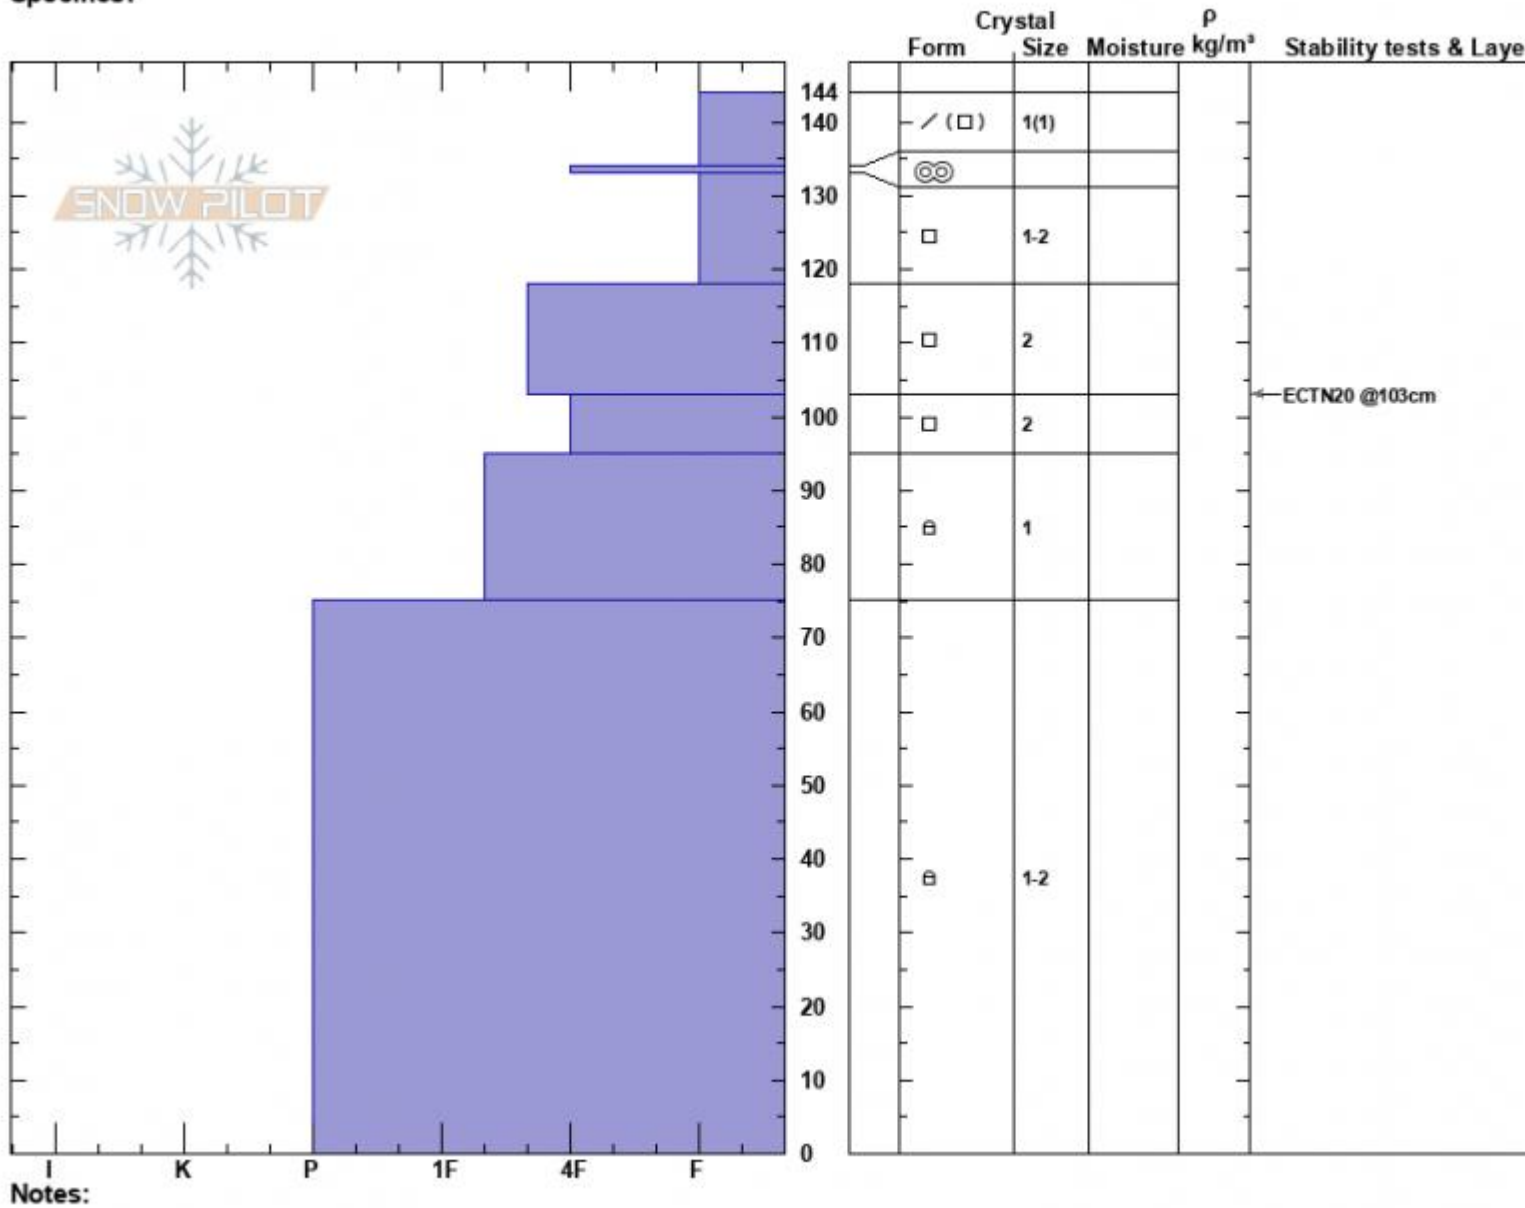

Airplane Bowl
 Lionhead Range
 MT
 Elevation: 9333 ft
 Aspect: 80°
 Specifics:

Alex Marienthal
 02/17/2023 - 12:09am
 Co-ord: 44.72433N, -111.32342W
 Slope Angle: 31°
 Wind Loading: previous

Stability: Good
 Air Temperature: -10.5°C
 Sky Cover: SCT
 Precipitation: NO
 Wind: SW Light Breeze

HS:144
 Layer Notes:
 103-95cm: Problematic layer

Notes:
 Advisory Region
 Lionhead Range
 Longitude
 -111.32W
 Latitude
 44.71N
 Lionhead Range, 2023-02-18