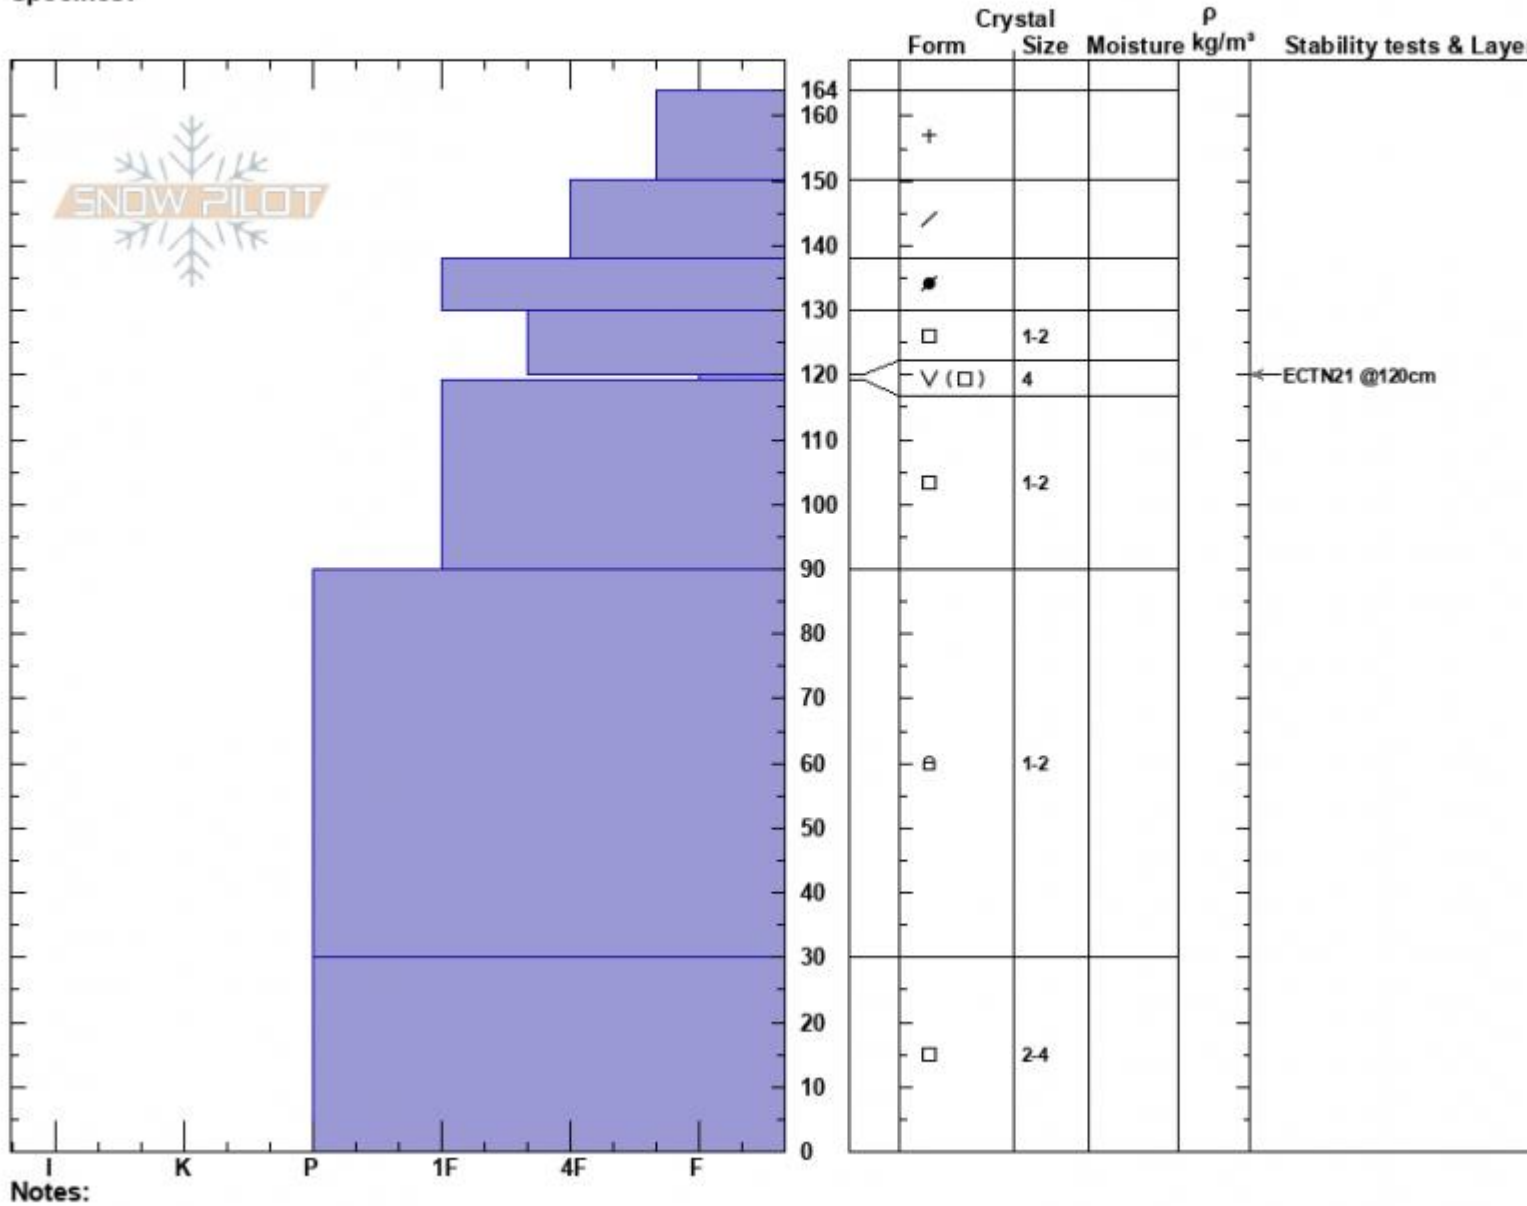

Lionhead-Ski Hill  
 Lionhead Range  
 MT  
 Elevation: 8050 ft  
 Aspect: 60°  
 Specifics:

Alex Marienthal  
 02/17/2023 - 10:50am  
 Co-ord: 44.70273N, -111.29618W  
 Slope Angle: 29°  
 Wind Loading: previous

Stability: Good  
 Air Temperature: -7°C  
 Sky Cover: SCT  
 Precipitation:  
 Wind: W Light Breeze

HS:164 Layer Notes:

Advisory Region  
 Lionhead Range  
 Longitude  
 -111.32W  
 Latitude  
 44.71N  
 Lionhead Range, 2023-02-18