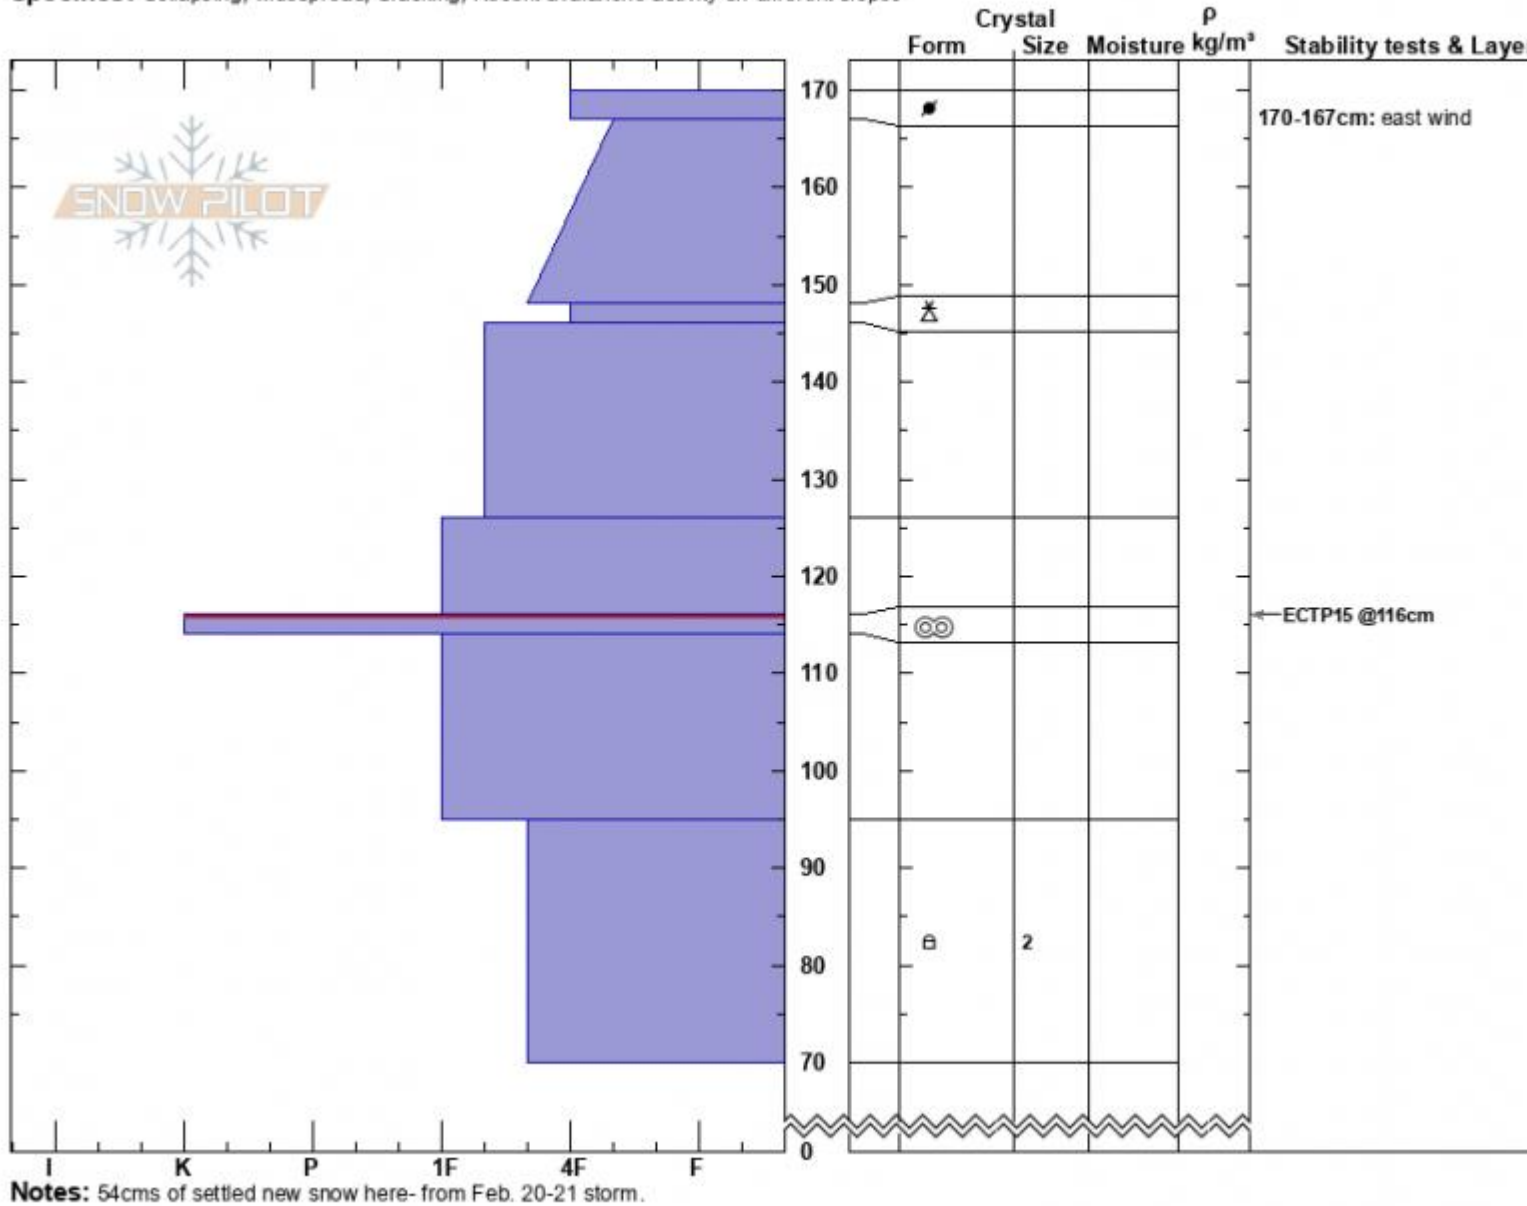

near Cooke City
 Beartooths
 MT
 Elevation: 8520 ft
 Aspect: 131°

Beau Fredlund
 02/22/2023 - 11:00am
 Co-ord: 45.00834N, -110.05807E
 Slope Angle: 26°
 Wind Loading:

Stability:
 Air Temperature:
 Sky Cover: OVC
 Precipitation:
 Wind: E Moderate

HS:170
 Layer Notes:
 170-167cm: east wind
 116-114cm: Problematic layer

Specifics: Collapsing, widespread; Cracking; Recent avalanche activity on different slopes

Advisory Region
 Cooke City
 Longitude
 -109.94W
 Latitude
 45.02N
 Cooke City, 2023-02-22