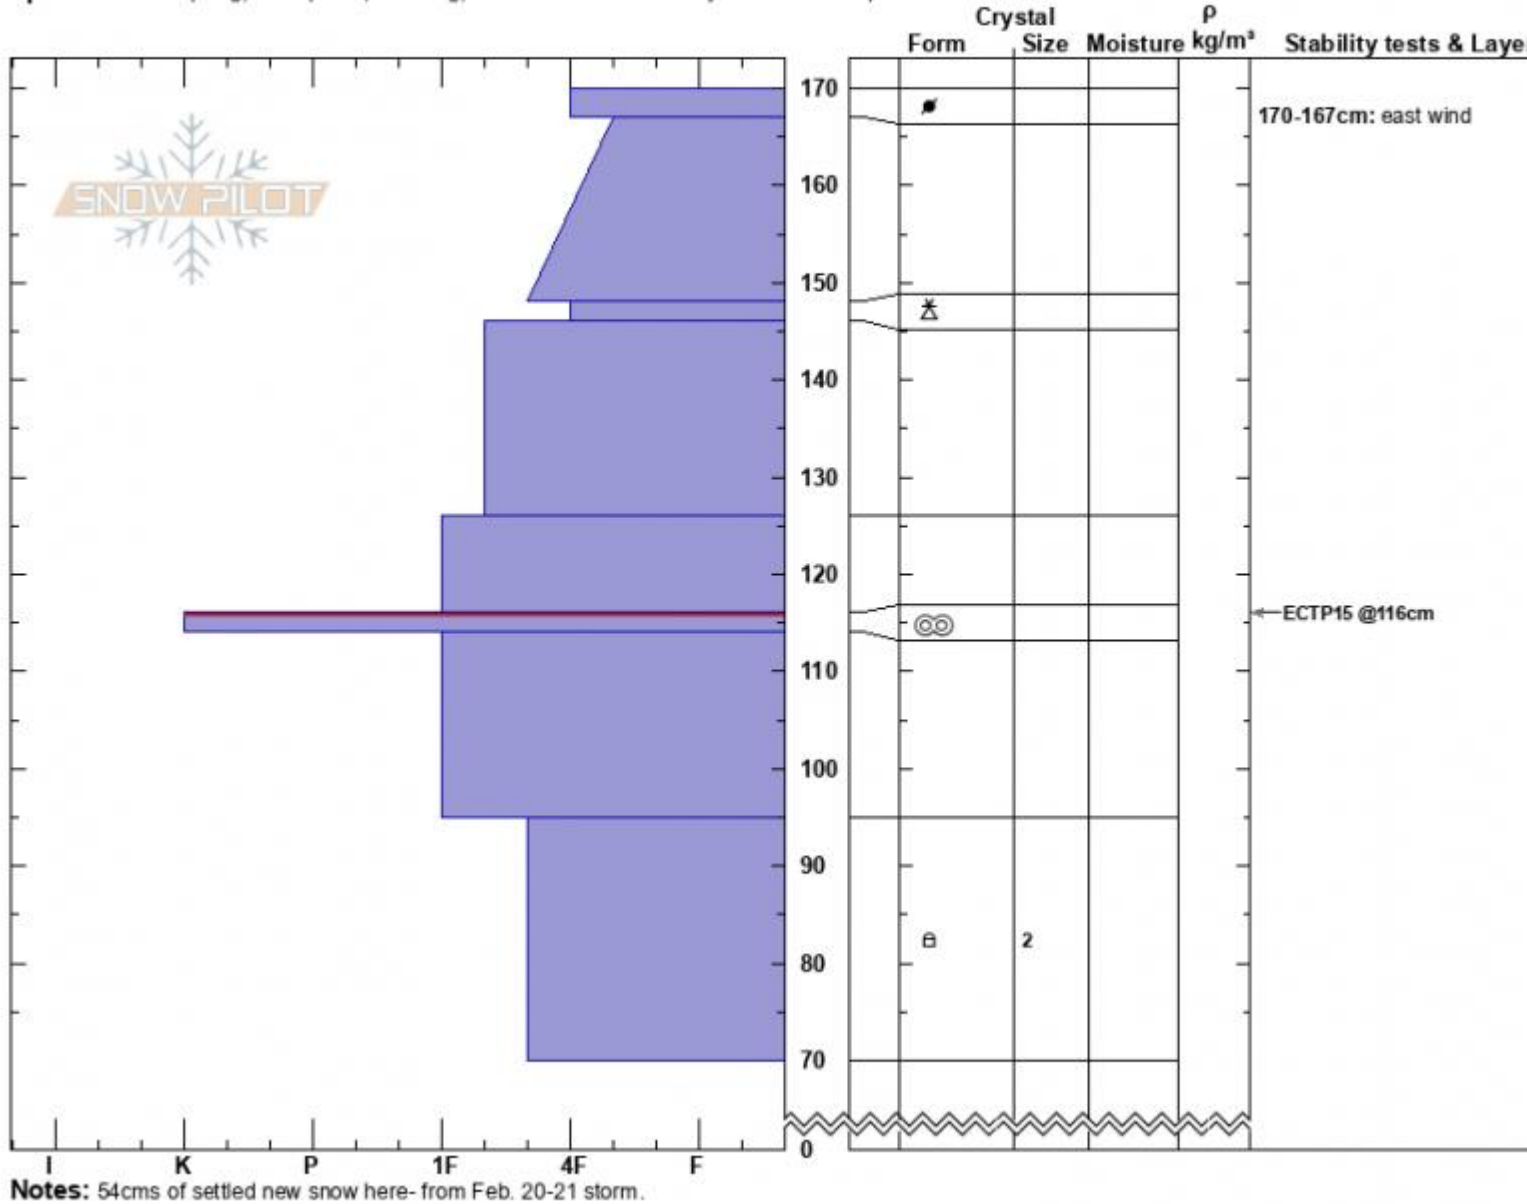

near Cooke City  
 Beartooths  
 MT  
 Elevation: 8520 ft  
 Aspect: 131°

Beau Fredlund  
 02/22/2023 - 11:00am  
 Co-ord: 45.00834N, -110.05807E  
 Slope Angle: 26°  
 Wind Loading:

Stability:  
 Air Temperature:  
 Sky Cover: OVC  
 Precipitation:  
 Wind: E Moderate

HS:170  
 Layer Notes:  
 170-167cm: east wind  
 116-114cm: Problematic layer

Specifics: Collapsing, widespread; Cracking; Recent avalanche activity on different slopes

Advisory Region  
 Cooke City  
 Longitude  
 -109.94W  
 Latitude  
 45.02N  
 Cooke City, 2023-02-22