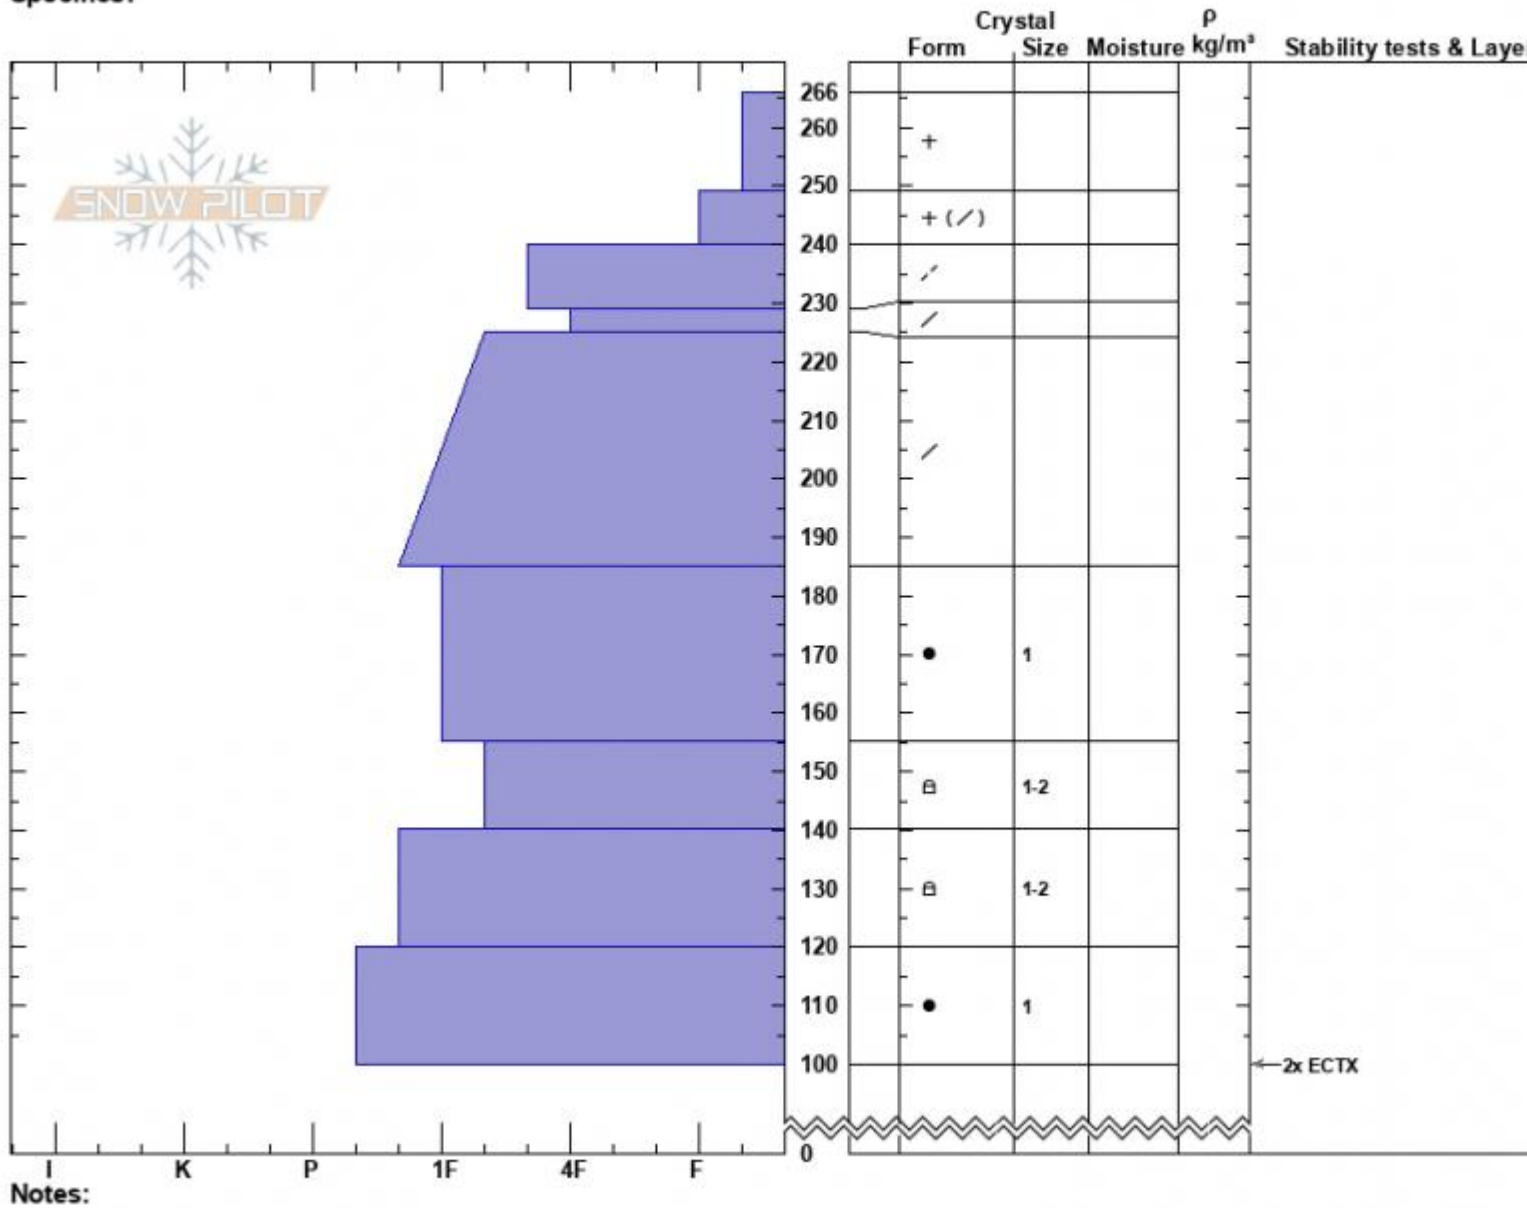

Henderson-Almost Died  
 Cooke City  
 MT  
 Elevation: 9569 ft  
 Aspect: 60°  
 Specifics:

Alex Marienthal  
 02/27/2023 - 10:50am  
 Co-ord: 45.05086N, -109.93334W  
 Slope Angle: 23°  
 Wind Loading: previous

Stability: Fair  
 Air Temperature:  
 Sky Cover: OVC  
 Precipitation: S-1  
 Wind: Calm

HS:266  
 PF:65  
 Layer Notes:

Notes:  
 Advisory Region  
 Cooke City  
 Longitude  
 -109.96W  
 Latitude  
 45.07N  
 Cooke City, 2023-02-28