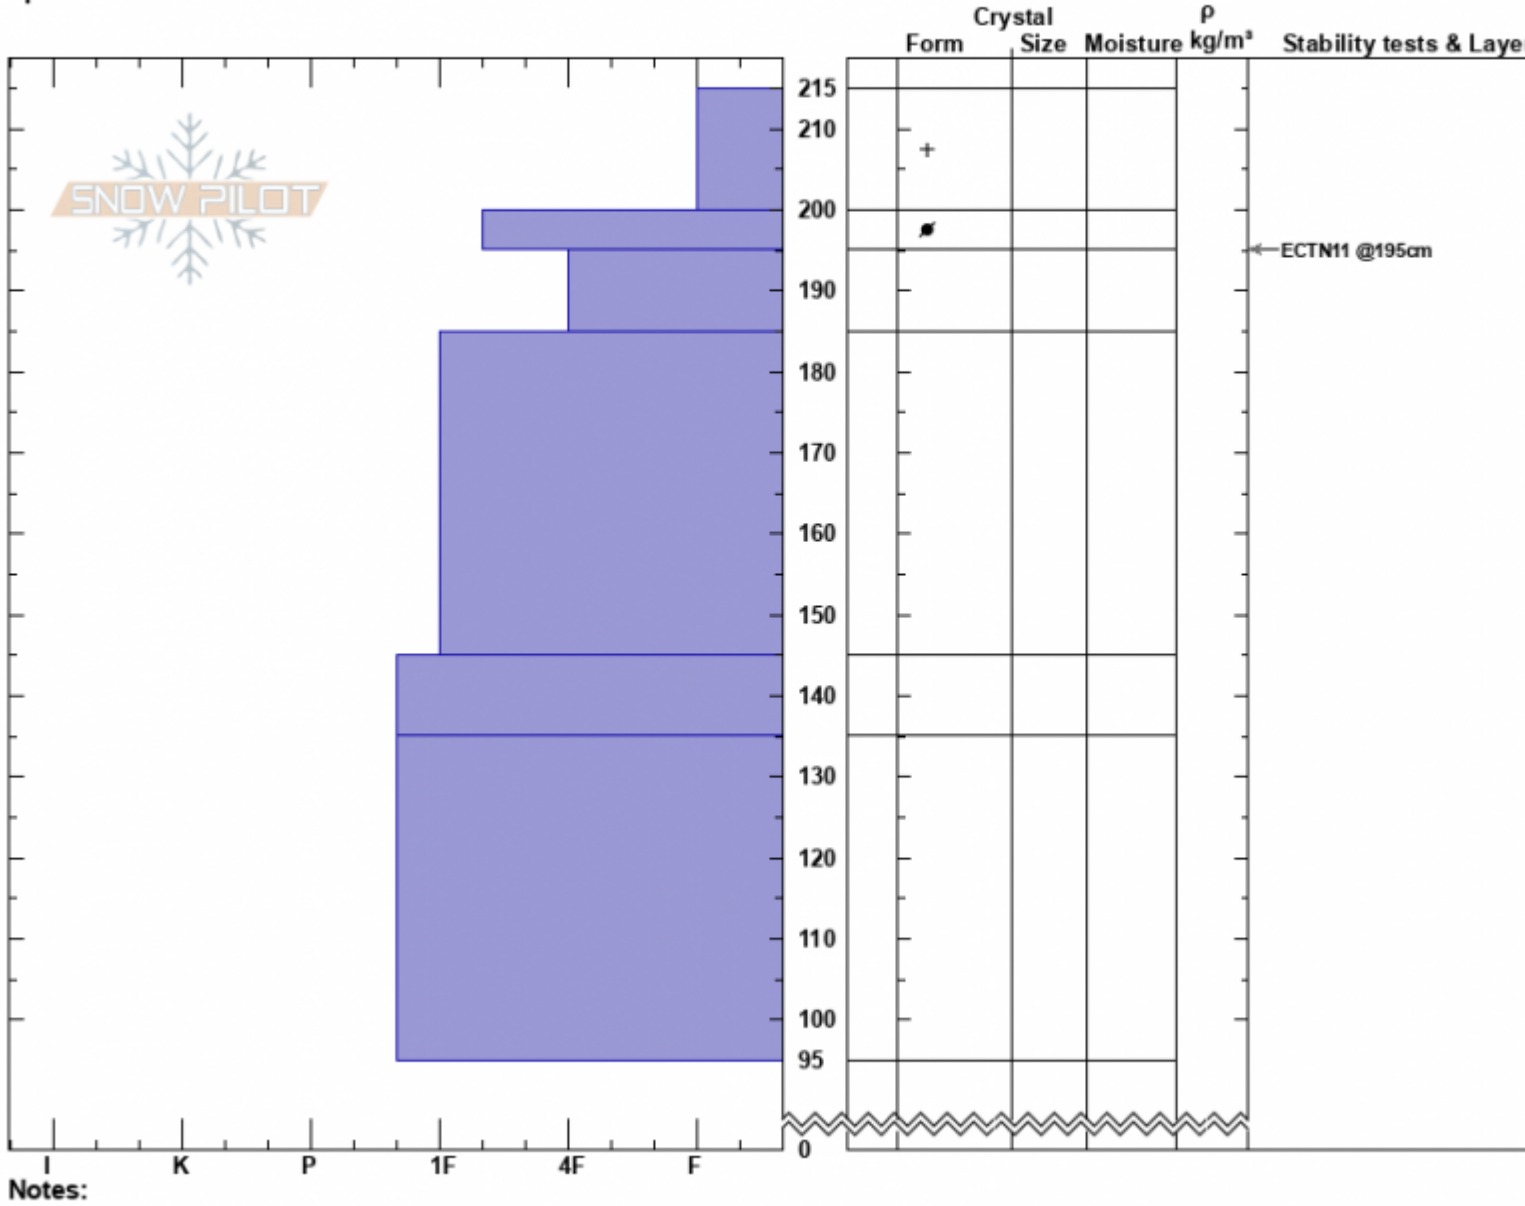

Mt. Blackmore  
 Gallatin Range-N  
 MT  
 Elevation: 9400 ft  
 Aspect: 100°  
 Specifics:

Doug Chabot-Admin  
 03/02/2023 - 11:50am  
 Co-ord: 45.44690N, -111.00028W  
 Slope Angle: 35°  
 Wind Loading:

Stability: Good  
 Air Temperature: -6°C  
 Sky Cover: OVC  
 Precipitation: NO  
 Wind: Calm

HS:215 Layer Notes:

Notes:  
 Advisory Region  
 Northern Gallatin  
 Longitude  
 -111.00W  
 Latitude  
 45.44N  
 Northern Gallatin, 2023-03-02