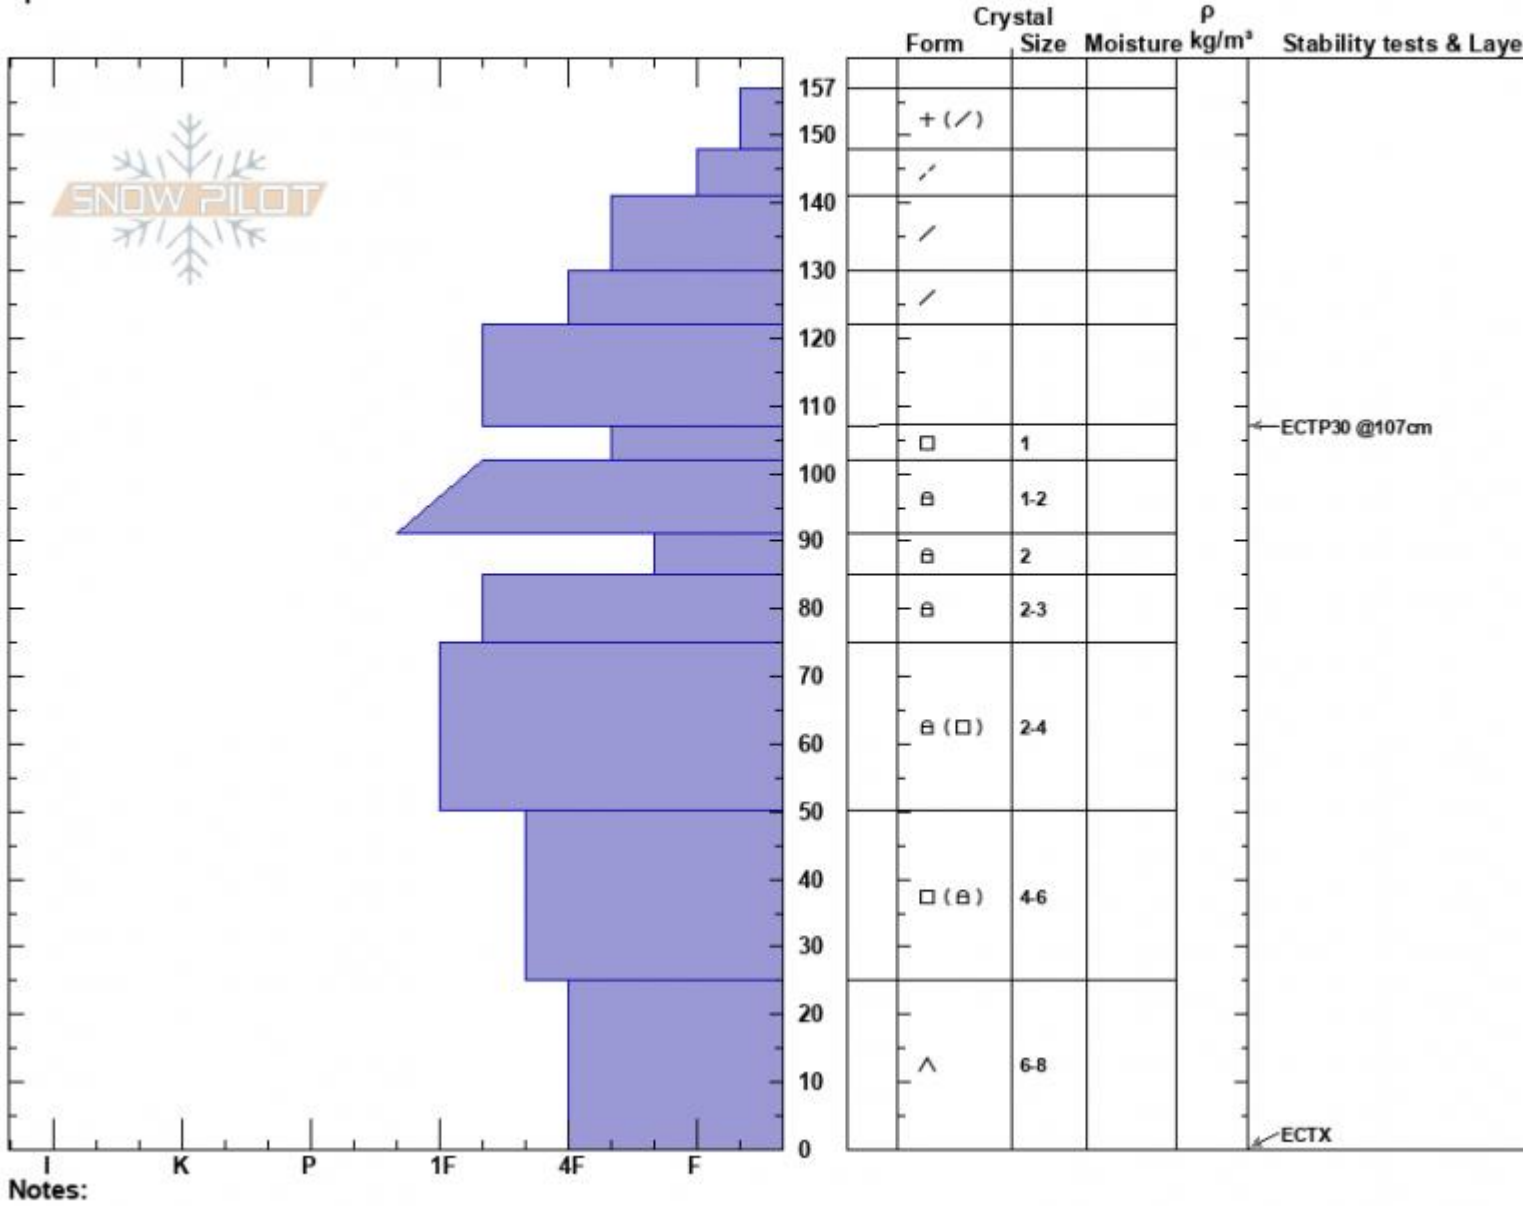

1stYellowmule/BvrCrk
 Madison Range-N
 MT
 Elevation: 9120 ft
 Aspect: 5°
 Specifics:

Alex Marienthal
 03/05/2023 - 11:00am
 Co-ord: 45.17925N, -111.36854W
 Slope Angle: 29°
 Wind Loading: yes

Stability: Fair
 Air Temperature:
 Sky Cover: OVC
 Precipitation: S-1
 Wind: SE Moderate

HS:157 **Layer Notes:**
 107-102cm:Problematic layer

Advisory Region
 Northern Madison
 Longitude
 -111.38W
 Latitude
 45.17N
 Northern Madison, 2023-03-06