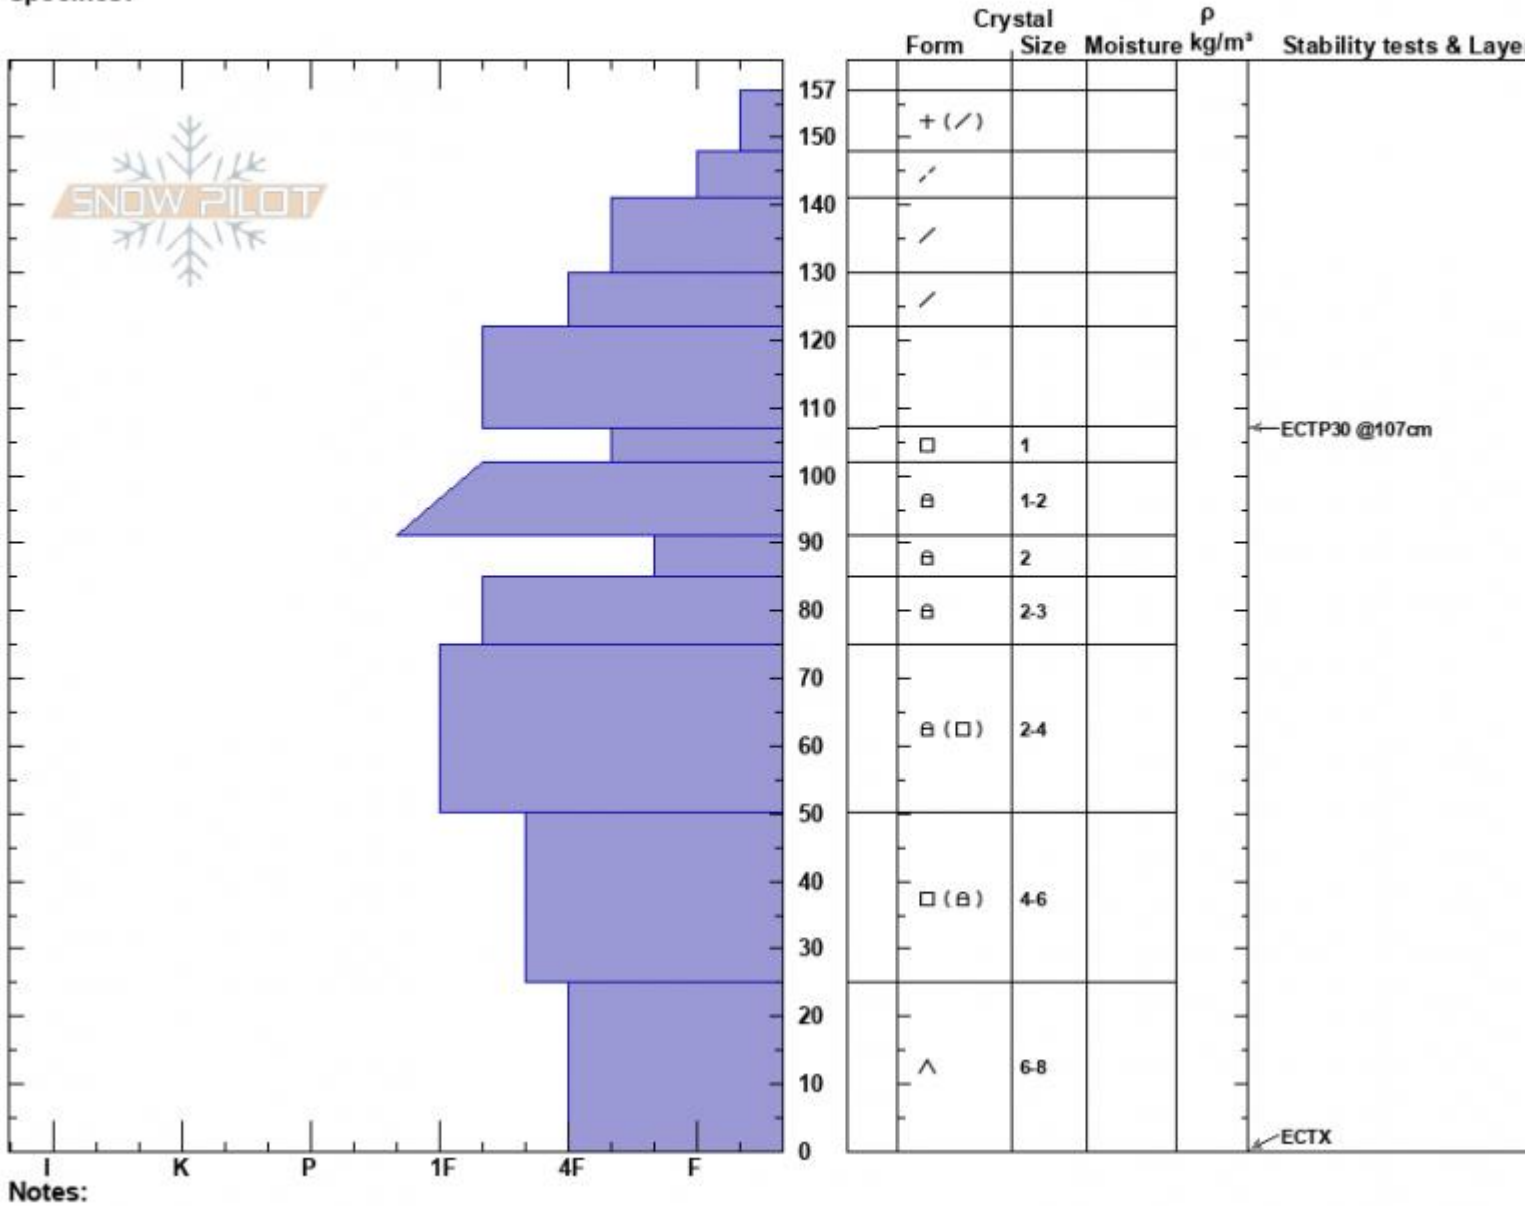

1stYellowmule/BvrCrk  
 Madison Range-N  
 MT  
 Elevation: 9120 ft  
 Aspect: 5°  
 Specifics:

Alex Marienthal  
 03/05/2023 - 11:00am  
 Co-ord: 45.17925N, -111.36854W  
 Slope Angle: 29°  
 Wind Loading: yes

Stability: Fair  
 Air Temperature:  
 Sky Cover: OVC  
 Precipitation: S-1  
 Wind: SE Moderate

HS:157    Layer Notes:  
 107-102cm: Problematic layer

Notes:  
 Advisory Region  
 Northern Madison  
 Longitude  
 -111.38W  
 Latitude  
 45.17N  
 Northern Madison, 2023-03-06