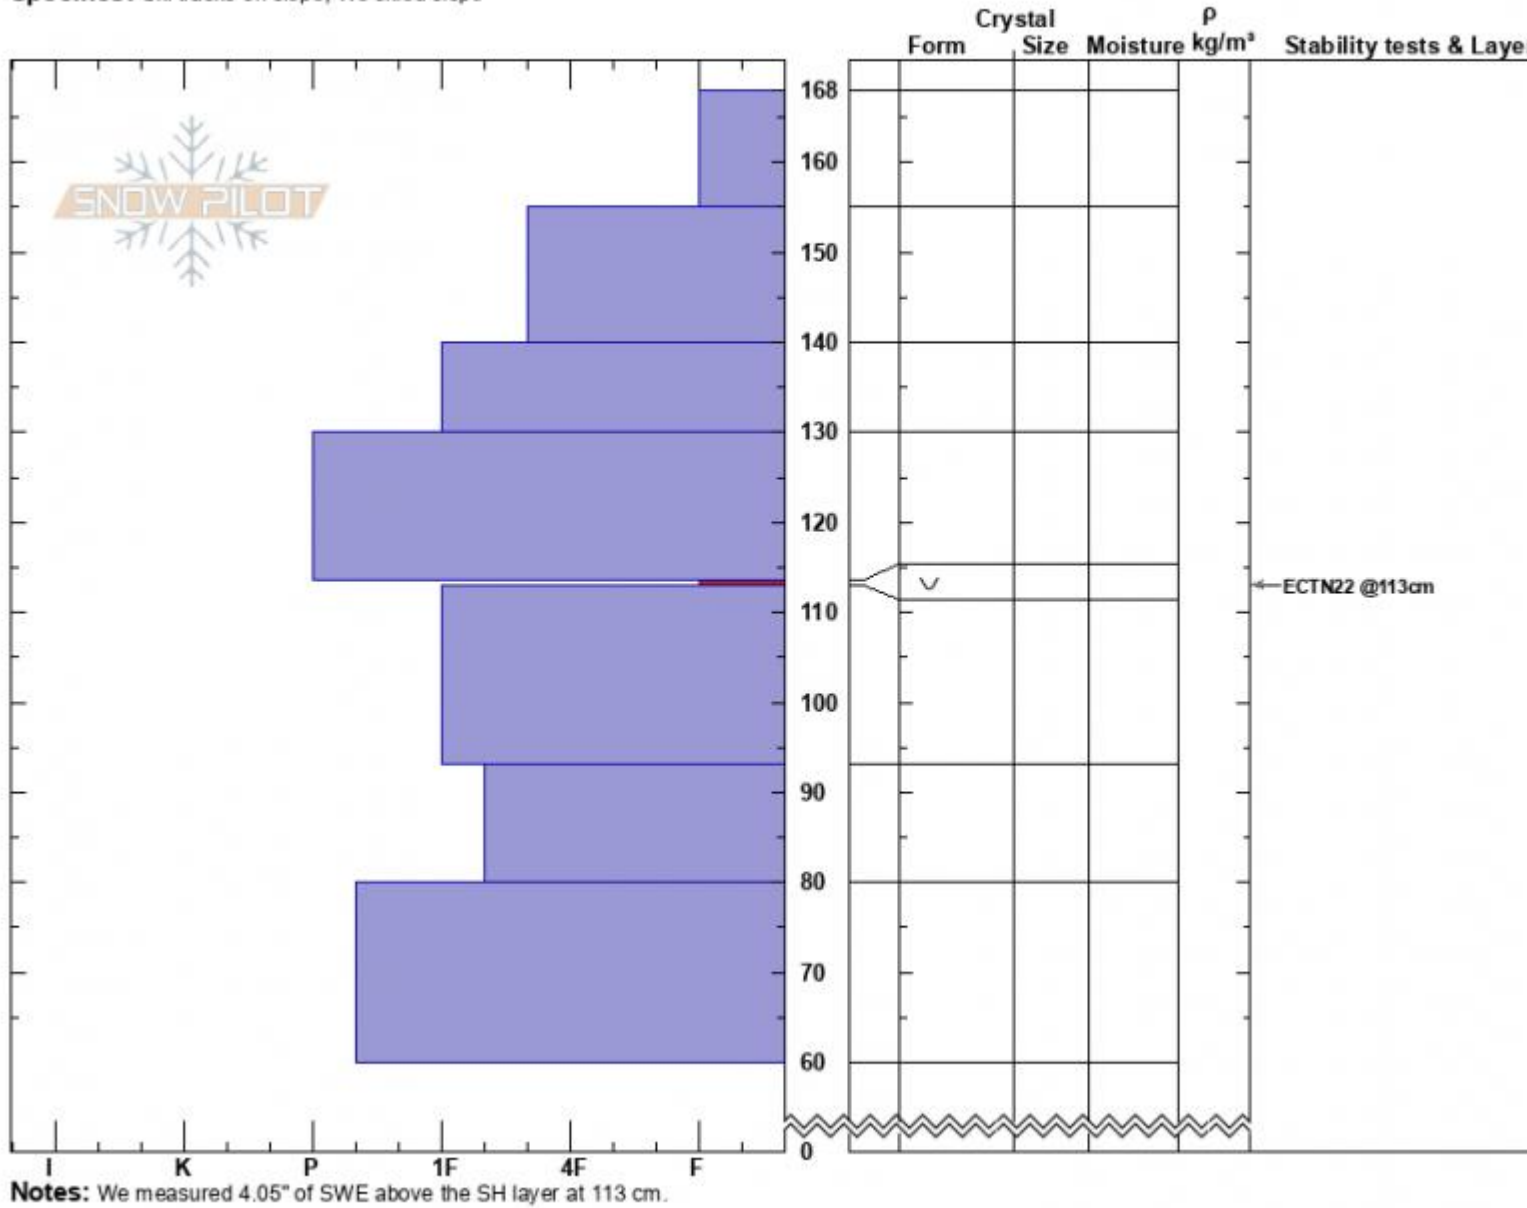

Bacon Rind Mdw
 Madison Range-S
 MT
 Elevation: 8800 ft
 Aspect: 81°
 Specifics: Ski tracks on slope; We skied slope

Doug Chabot-Admin
 03/08/2023 - 11:30am
 Co-ord: 44.96971N, -111.09409W
 Slope Angle: 22°
 Wind Loading:

Stability: Good
 Air Temperature:
 Sky Cover: CLR
 Precipitation: NO
 Wind: Calm

HS:168 **Layer Notes:**
 113.5-113cm: Problematic layer

Advisory Region
 Southern Madison
 Longitude
 -111.10W
 Latitude
 44.96N
 Southern Madison, 2023-03-08