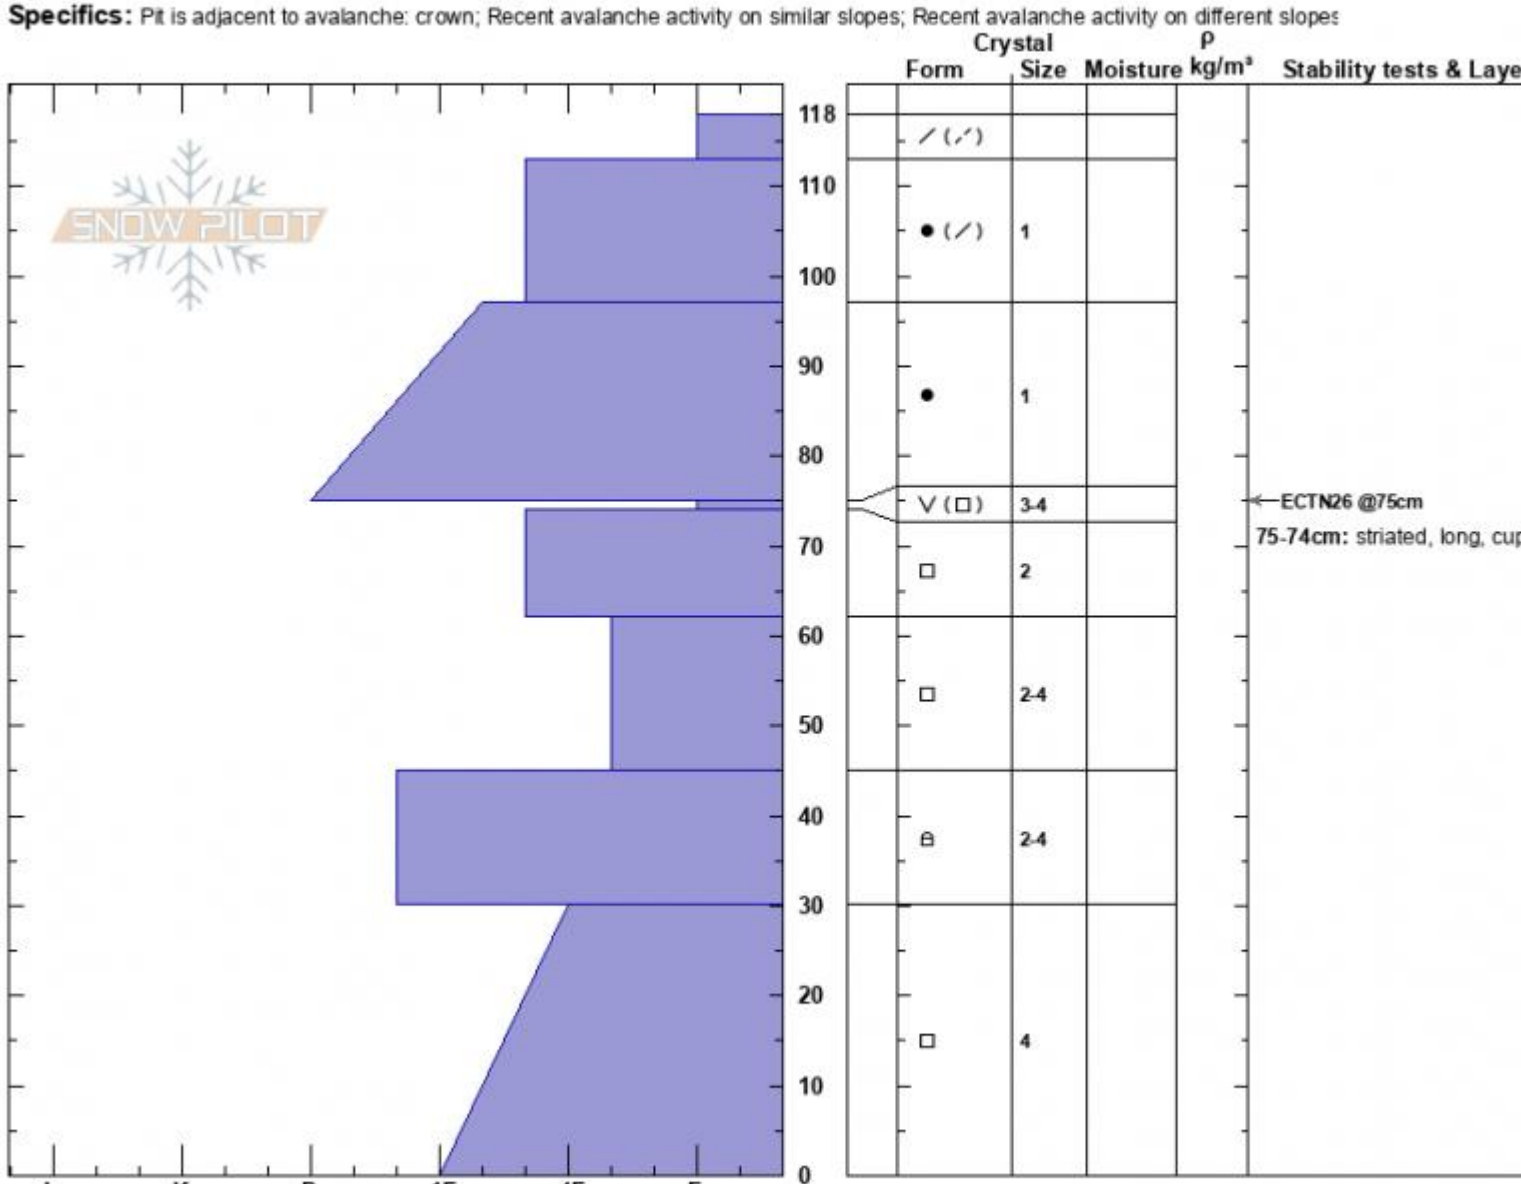

CrownButte AMu-R3-D2
 Cooke City
 MT
 Elevation: 9635 ft
 Aspect: 250°
 Specifics: Pit is adjacent to avalanche: crown; Recent avalanche activity on similar slopes;

Alex Marienthal
 03/12/2023 - 4:10pm
 Co-ord: 45.05207N, -109.96487W
 Slope Angle: 35°
 Wind Loading: previous

Stability: Poor
 Air Temperature:
 Sky Cover: CLR
 Precipitation: NO
 Wind: Calm

HS:118 Layer Notes:
 75-74cm: striated, long, cupped
 75-74cm: Problematic layer

Notes: Dug at the crown of snowmobile triggered slide from previous day (3/11/23). HS-AMu-R3-D2-O. 30-100cm deep. 150' wide x150' vertical.

Advisory Region
 Cooke City
 Longitude
 -109.94W
 Latitude
 45.02N
 Cooke City, 2023-03-13