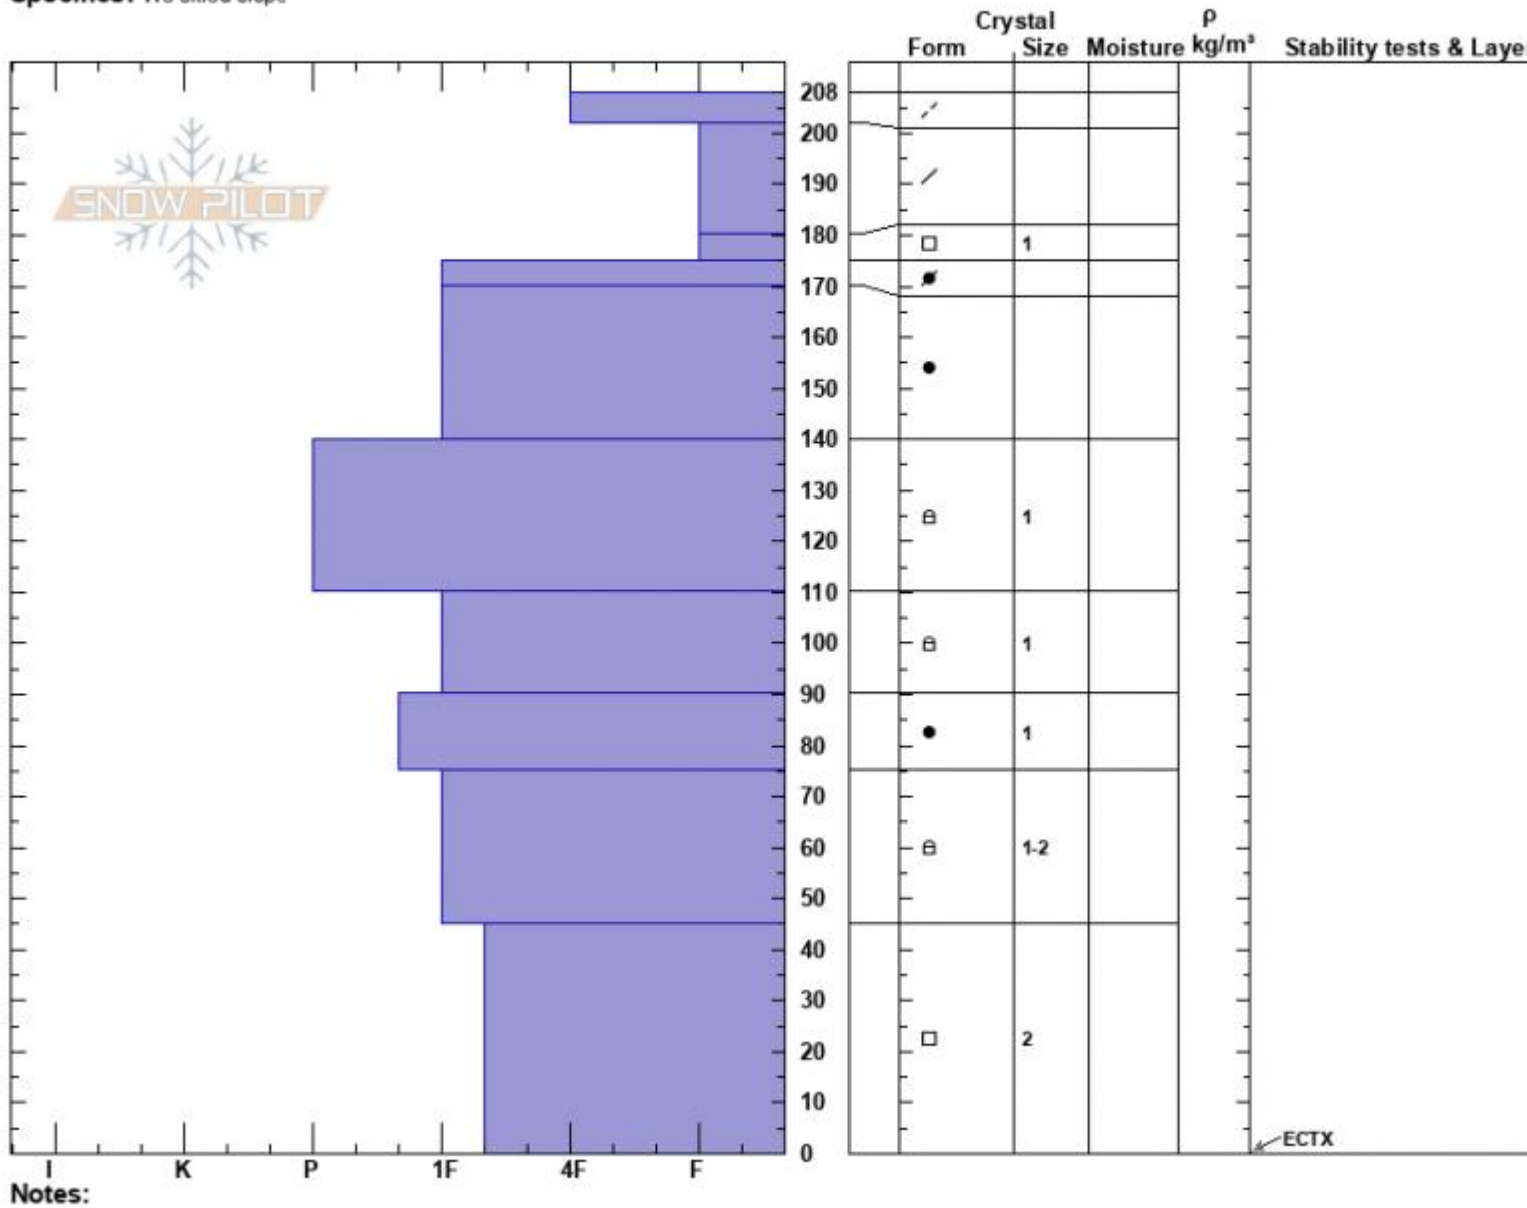

The Throne, east face
 Bridger Range
 MT
 Elevation: 8130 ft
 Aspect: 85°
 Specifics: We skied slope

Alex Marienthal
 03/09/2023 - 11:15am
 Co-ord: 45.88436N, -110.95030W
 Slope Angle: 34°
 Wind Loading:

Stability: Good
 Air Temperature: -7°C
 Sky Cover: SCT
 Precipitation: NO
 Wind: Calm

HS:208 Layer Notes:
 208-202cm: Problematic layer

Advisory Region
 Bridger Range
 Longitude
 -110.95W
 Latitude
 45.88N
 Bridger Range, 2023-03-10