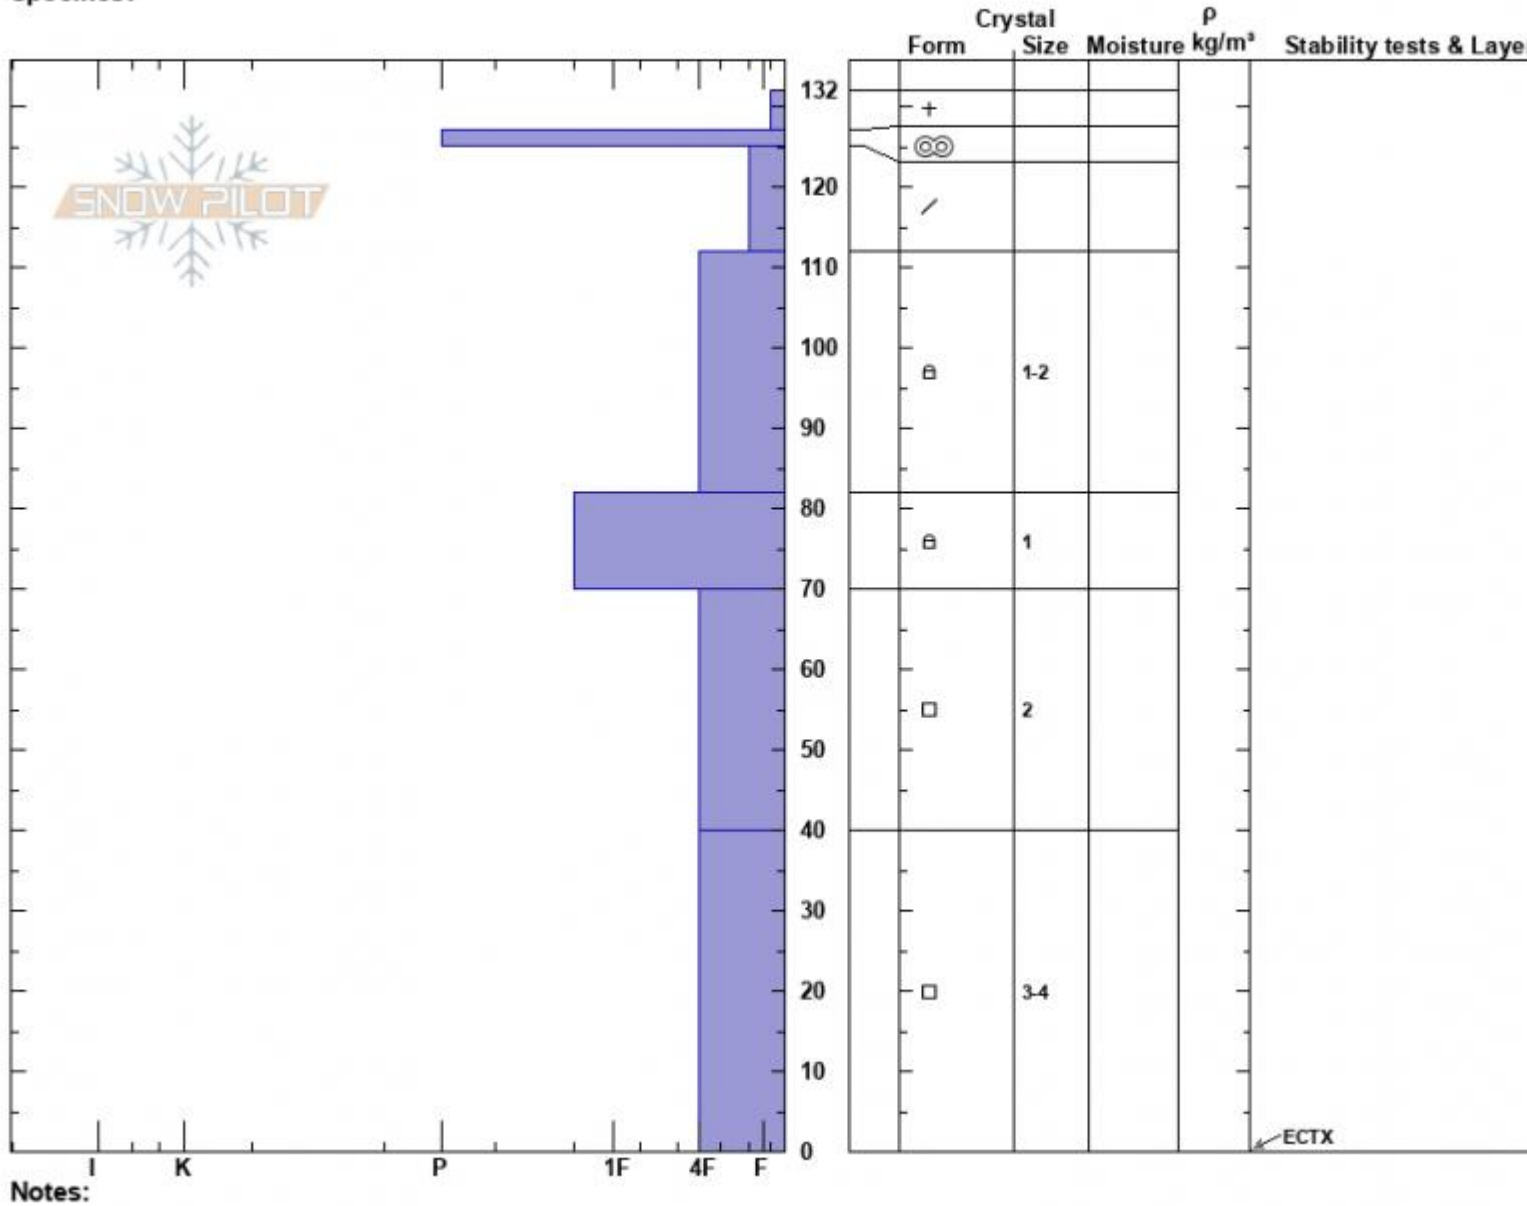

Bear Creek
 Madison Range-N
 MT
 Elevation: 9460 ft
 Aspect: 95°
 Specifics:

Alex Haddad
 03/21/2023 - 12:37pm
 Co-ord: 45.18497N, -111.46707W
 Slope Angle: 28°
 Wind Loading: no

Stability: Fair
 Air Temperature:
 Sky Cover: SCT
 Precipitation: S-1
 Wind: Calm

HS:132
 PF:30
 Layer Notes:

Advisory Region
 Northern Madison
 Longitude
 -111.38W
 Latitude
 45.17N
 Northern Madison, 2023-03-21