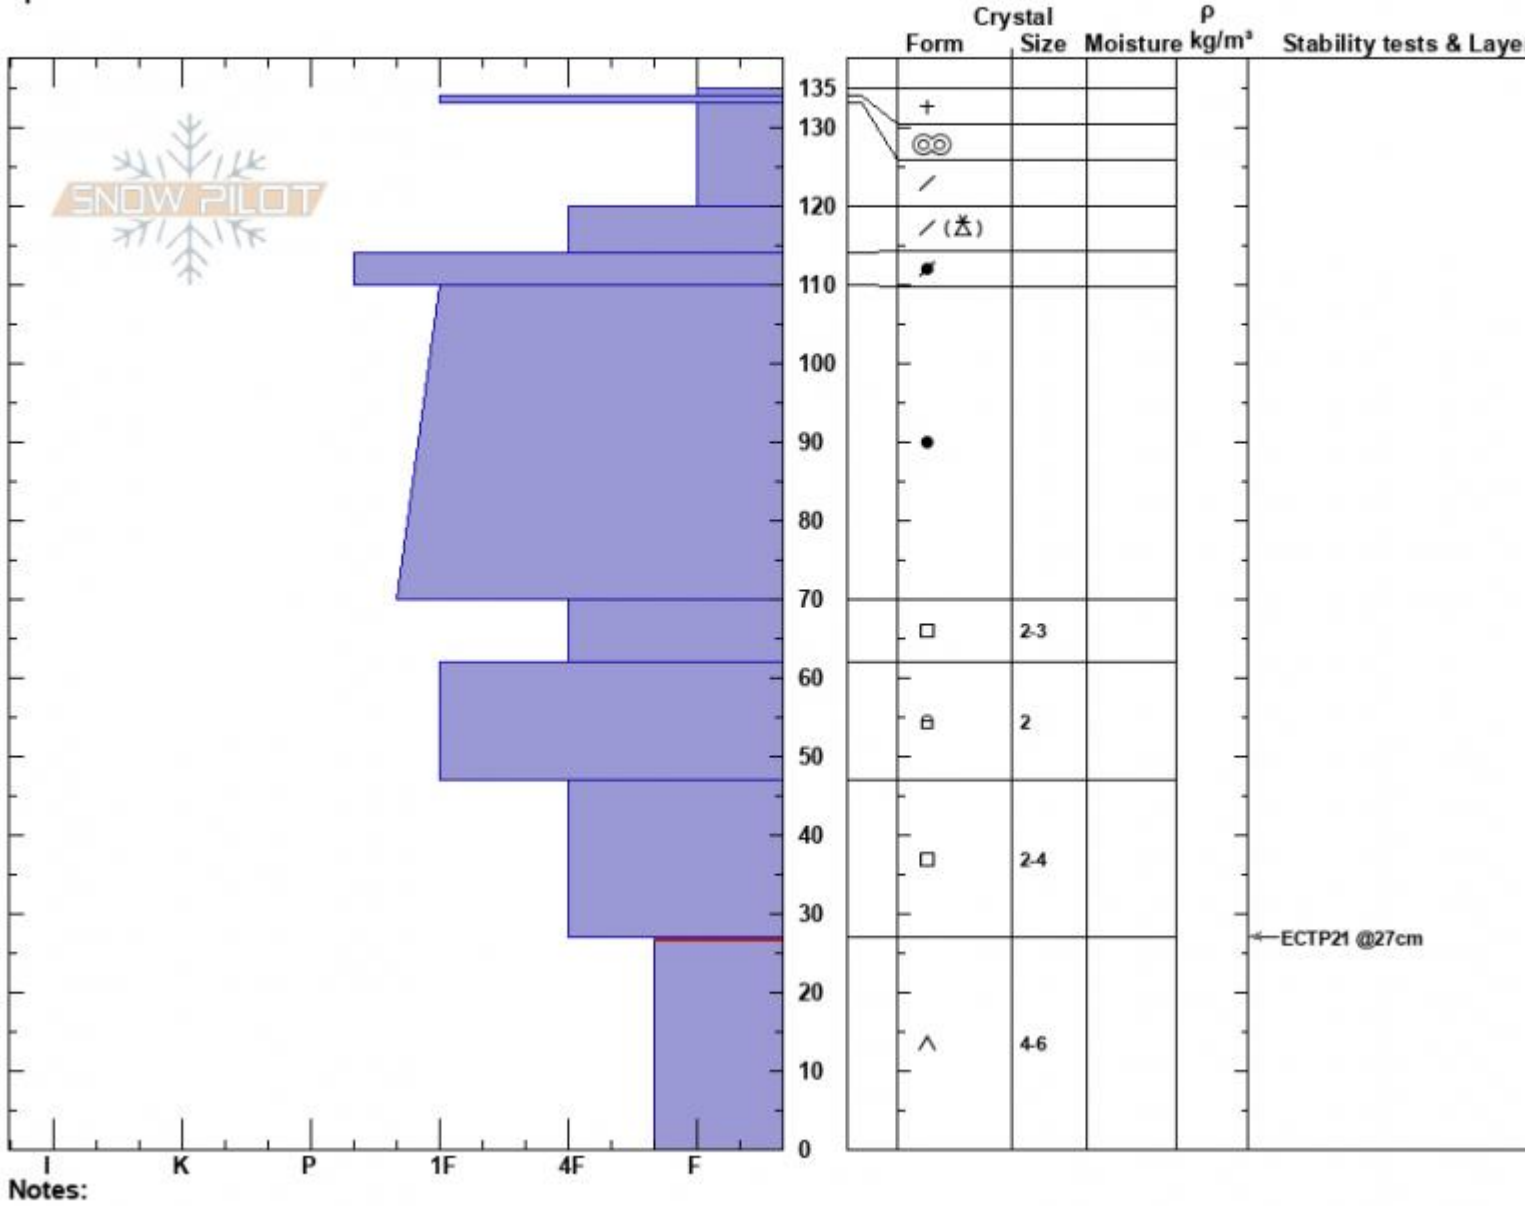

Ainger Entrance  
 Bridger Range  
 MT  
 Elevation: 8000 ft  
 Aspect: 100°  
 Specifics:

Dave Zinn  
 03/20/2023 - 12:00pm  
 Co-ord: 45.92531N, -110.97154W  
 Slope Angle: 25°  
 Wind Loading: no

Stability: Good  
 Air Temperature:  
 Sky Cover: OVC  
 Precipitation: S-1  
 Wind: S Light Breeze

HS:135  
 PF:30 27-0cm: Problematic layer  
 PS: 20

Advisory Region  
 Bridger Range  
 Longitude  
 -110.98W  
 Latitude  
 45.92N  
 Bridger Range, 2023-03-23