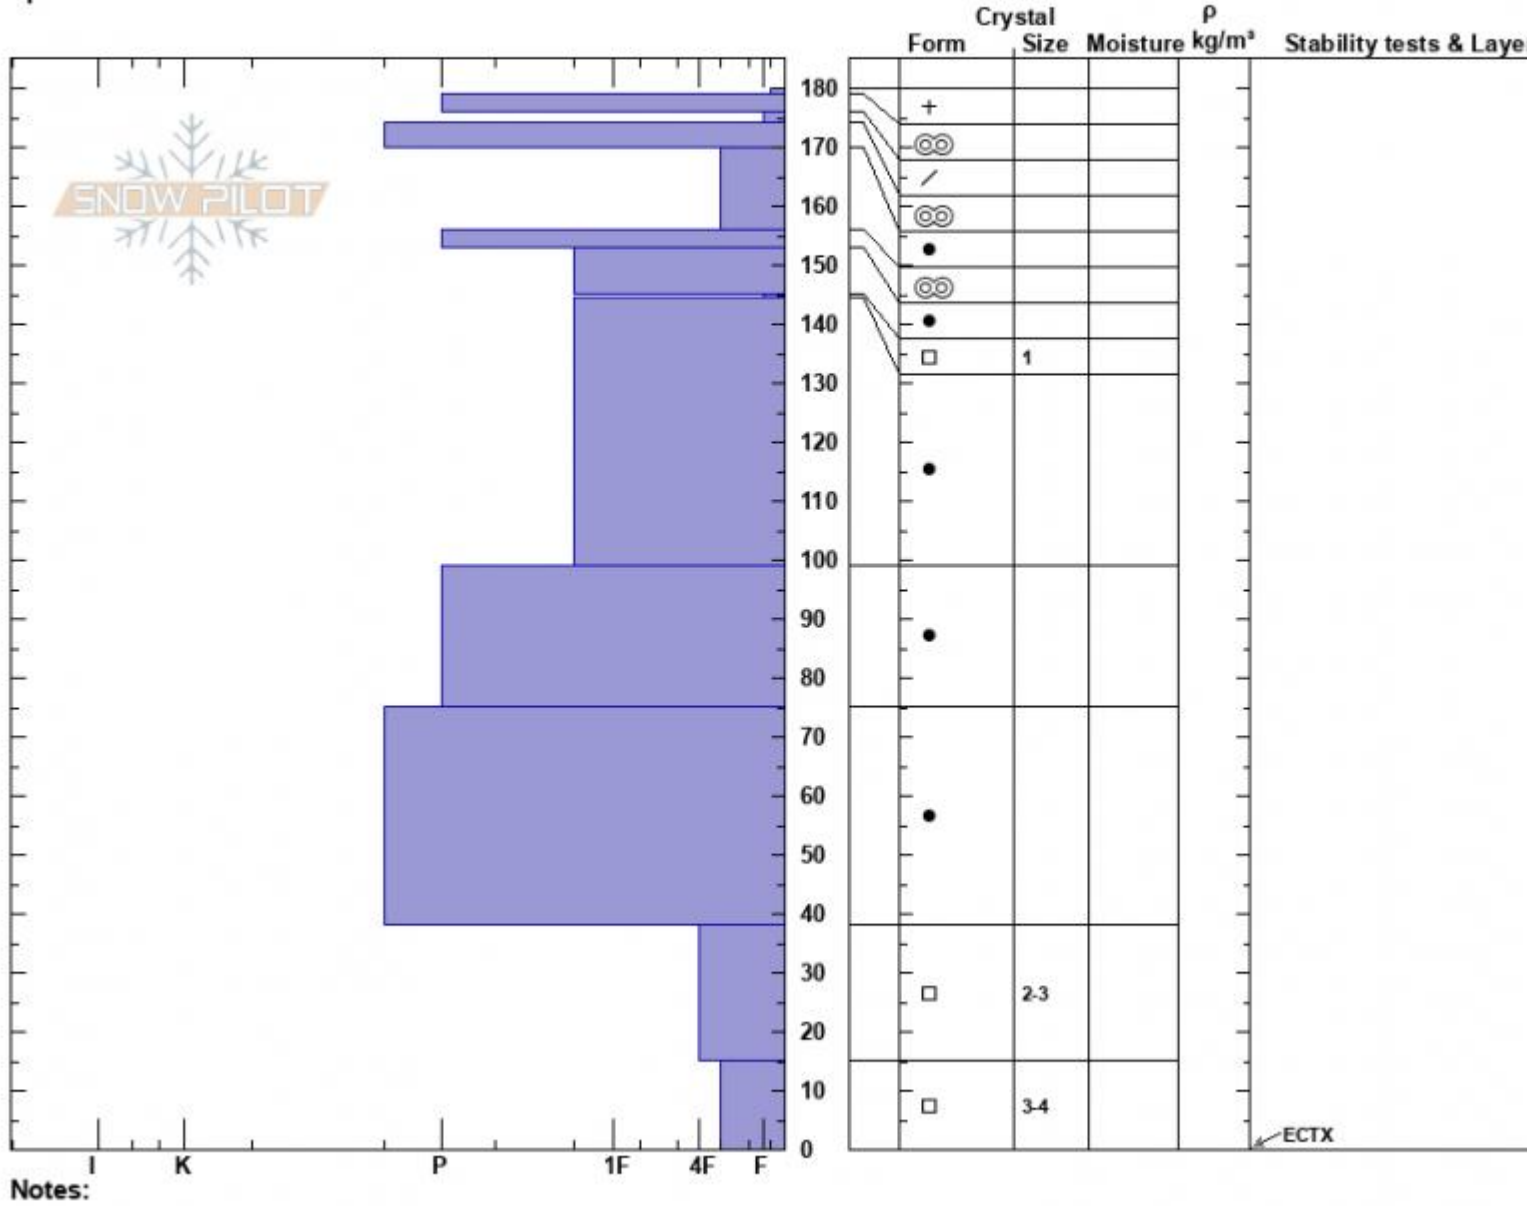

Throne South
 Bridger Range
 MT
 Elevation: 8360 ft
 Aspect: 191°
 Specifics:

Alex Haddad
 03/23/2023 - 11:36am
 Co-ord: 45.88027N, -110.95219W
 Slope Angle: 25°
 Wind Loading: no

Stability: Good
 Air Temperature:
 Sky Cover: CLR
 Precipitation: NO
 Wind: S Calm

HS:180
 PF:5
 PS:25
 Layer Notes: 145-144.5cm: Problematic layer

PS: 5, PF: 25

Advisory Region
 Bridger Range
 Longitude
 -110.95W
 Latitude
 45.88N

Bridger Range, 2023-03-23