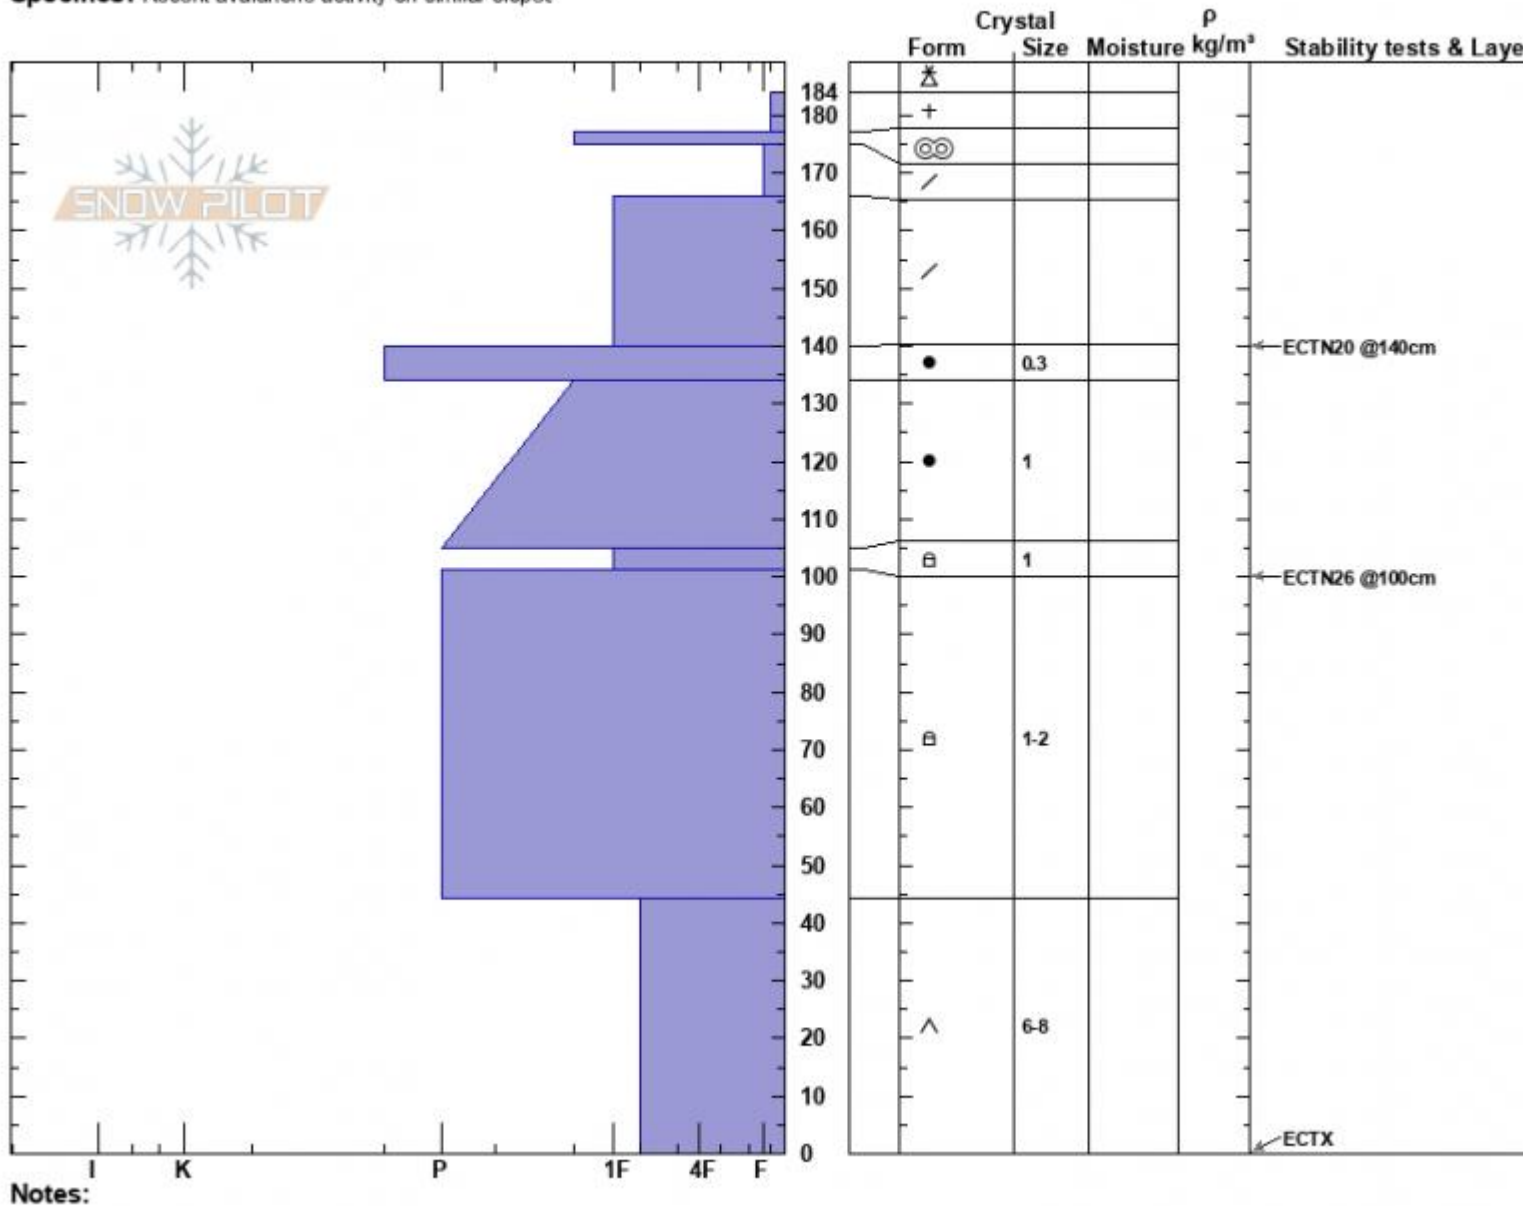

Mt Blackmore
 Gallatin Range-N
 MT
 Elevation: 9830 ft
 Aspect: 90°
 Specifics: Recent avalanche activity on similar slopes

Alex Haddad
 03/24/2023 - 11:54am
 Co-ord: 45.44545N, -111.00187W
 Slope Angle: 36°
 Wind Loading: no

Stability: Poor
 Air Temperature:
 Sky Cover: OVC
 Precipitation: S-1
 Wind: NE Light Breeze

HS:184
 PF:20
 PS:10
 Layer Notes:

Advisory Region
 Northern Gallatin
 Longitude
 -111.00W
 Latitude
 45.44N
 Northern Gallatin, 2023-03-24