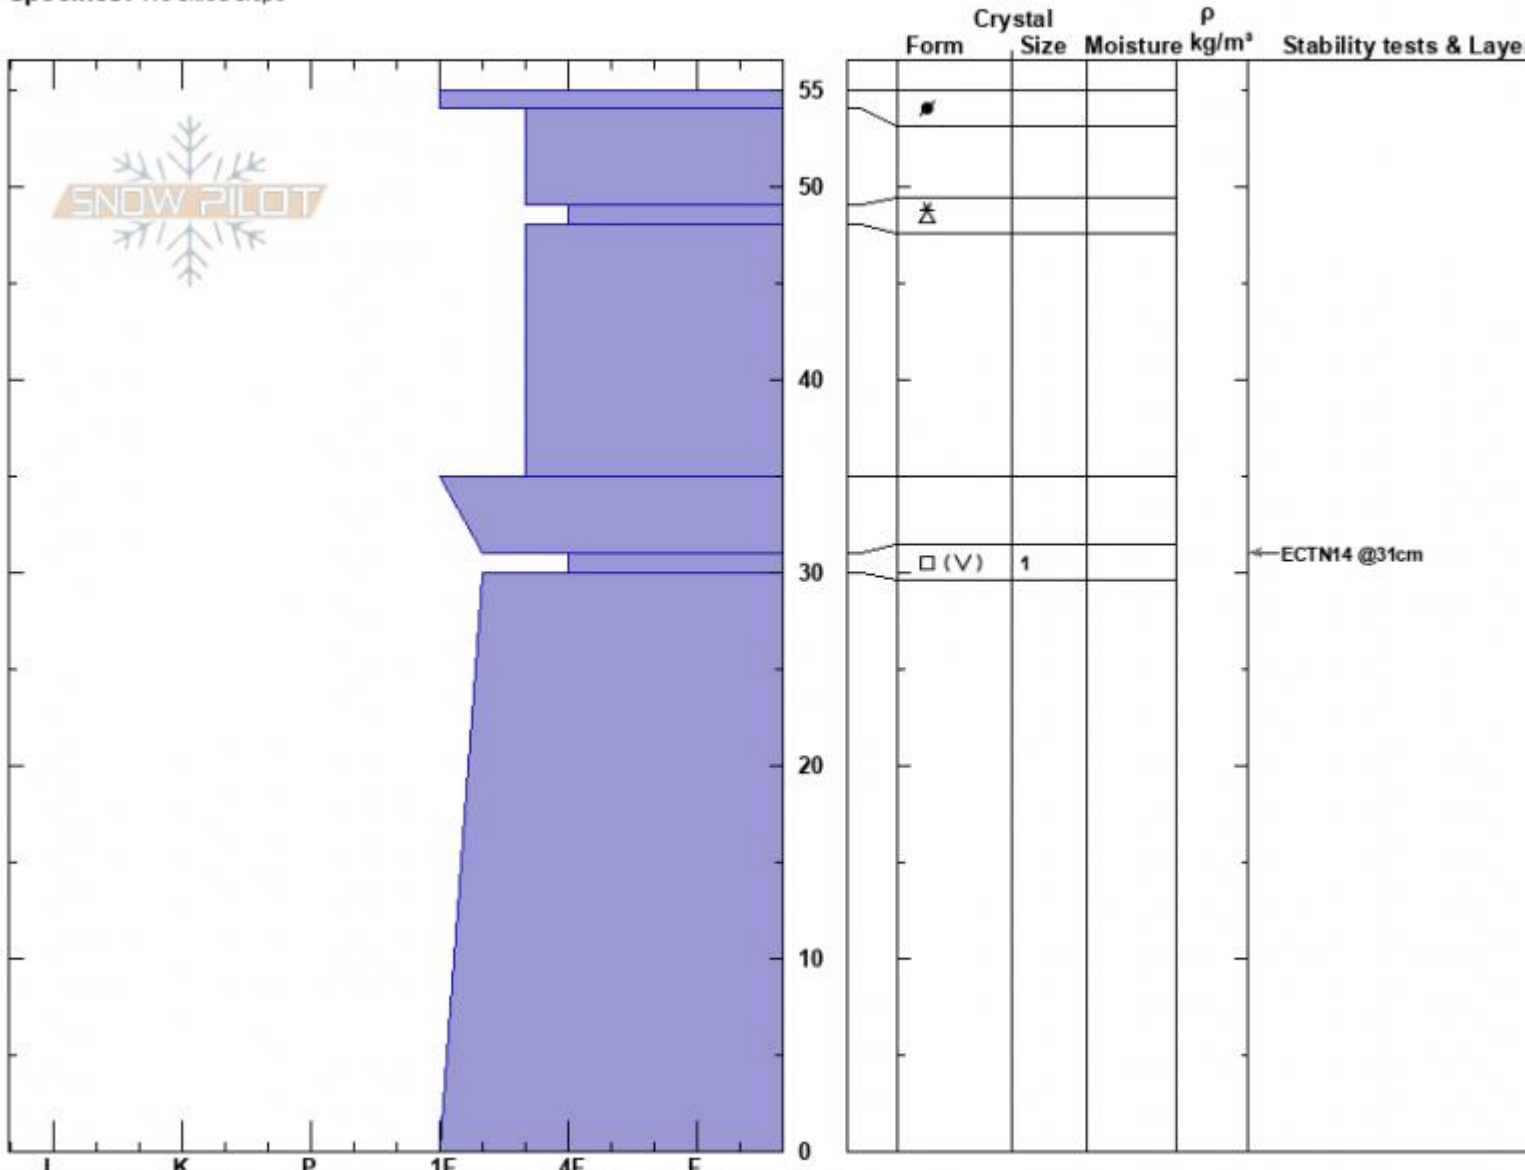

Hayden Creek
 Absaroka Range
 MT
 Elevation: 9850 ft
 Aspect: 78°
 Specifics: We skied slope

Beau Fredlund
 11/12/2023 - 11:00am
 Co-ord: 44.98676N, -109.91929E
 Slope Angle: 23°
 Wind Loading:

Stability:
 Air Temperature:
 Sky Cover: FEW
 Precipitation:
 Wind:

HS:55
 Layer Notes:
 31-30cm: Problematic layer

Notes: Wind gusts to 59mph last night (at Lulu Pass), left a thin wind crust and lots of pine needles on most slopes.

Advisory Region
 Cooke City
 Longitude
 -109.94W
 Latitude
 45.02N
 Cooke City, 2023-11-13