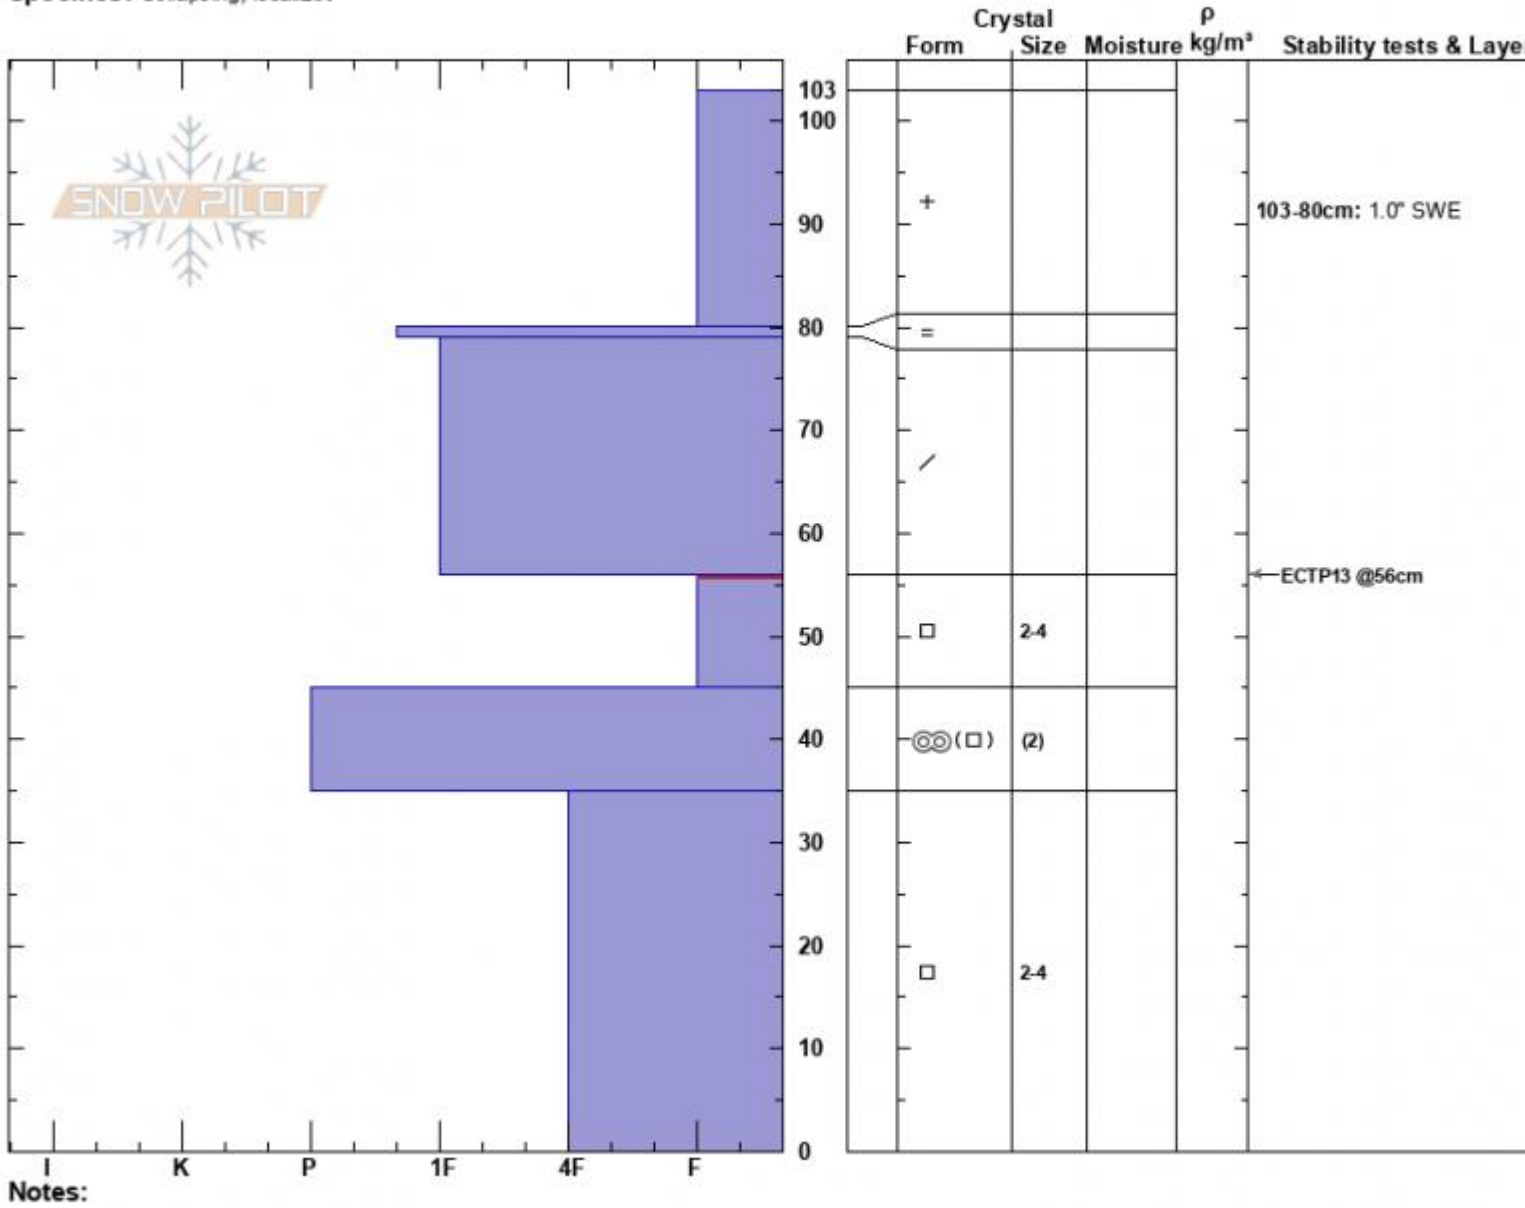

Sawtelle NE Profile
 Centennial Range
 ID
 Elevation: 9000 ft
 Aspect: 60°
 Specifics: Collapsing, localizer

Ian Hoyer
 12/07/2023 - 11:30am
 Co-ord: 44.55371N, -111.44480W
 Slope Angle: 25°
 Wind Loading: yes

Stability: Poor
 Air Temperature:
 Sky Cover: OVC
 Precipitation: S-1
 Wind: W Moderate

HS:103
 PF:65
 Layer Notes:
 103-80cm: 1.0" SWE
 56-45cm: Problematic layer

Notes:
 Advisory Region
 Island Park
 Longitude
 -111.44W
 Latitude
 44.56N
 Island Park, 2023-12-07