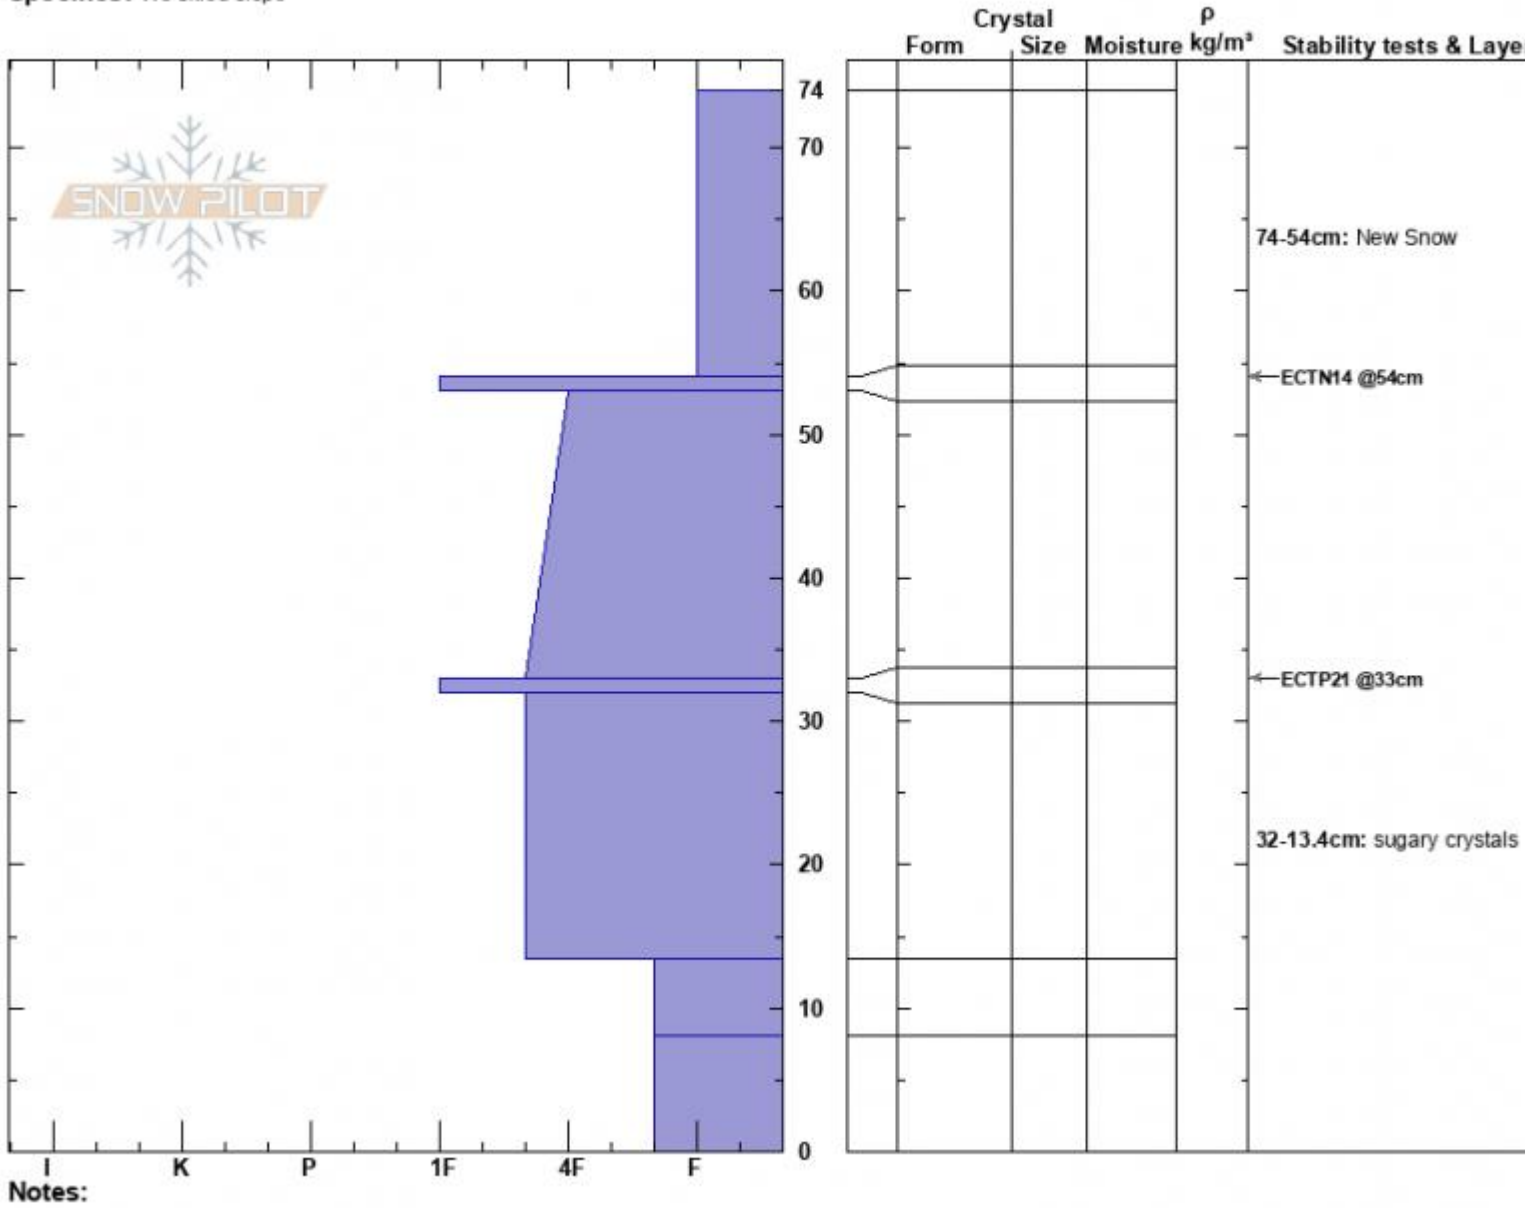

S. Cooke City
 Absaroka Range
 MT
 Elevation: 8700 ft
 Aspect: SE
 Specifics: We skied slope

Jesse Logan
 12/08/2023 - 12:15pm
 Co-ord:
 Slope Angle: 28°
 Wind Loading:

Stability:
 Air Temperature: 25°F
 Sky Cover: BKN
 Precipitation: NO
 Wind: Calm

HS:74
 PF:74
 PS: 19
Layer Notes:
 74-54cm: New Snow
 33-32cm: Problematic layer
 32-13.4cm: sugary crystals

Advisory Region
 Cooke City
 Longitude
 -109.92W
 Latitude
 44.97N
 Cooke City, 2023-12-08