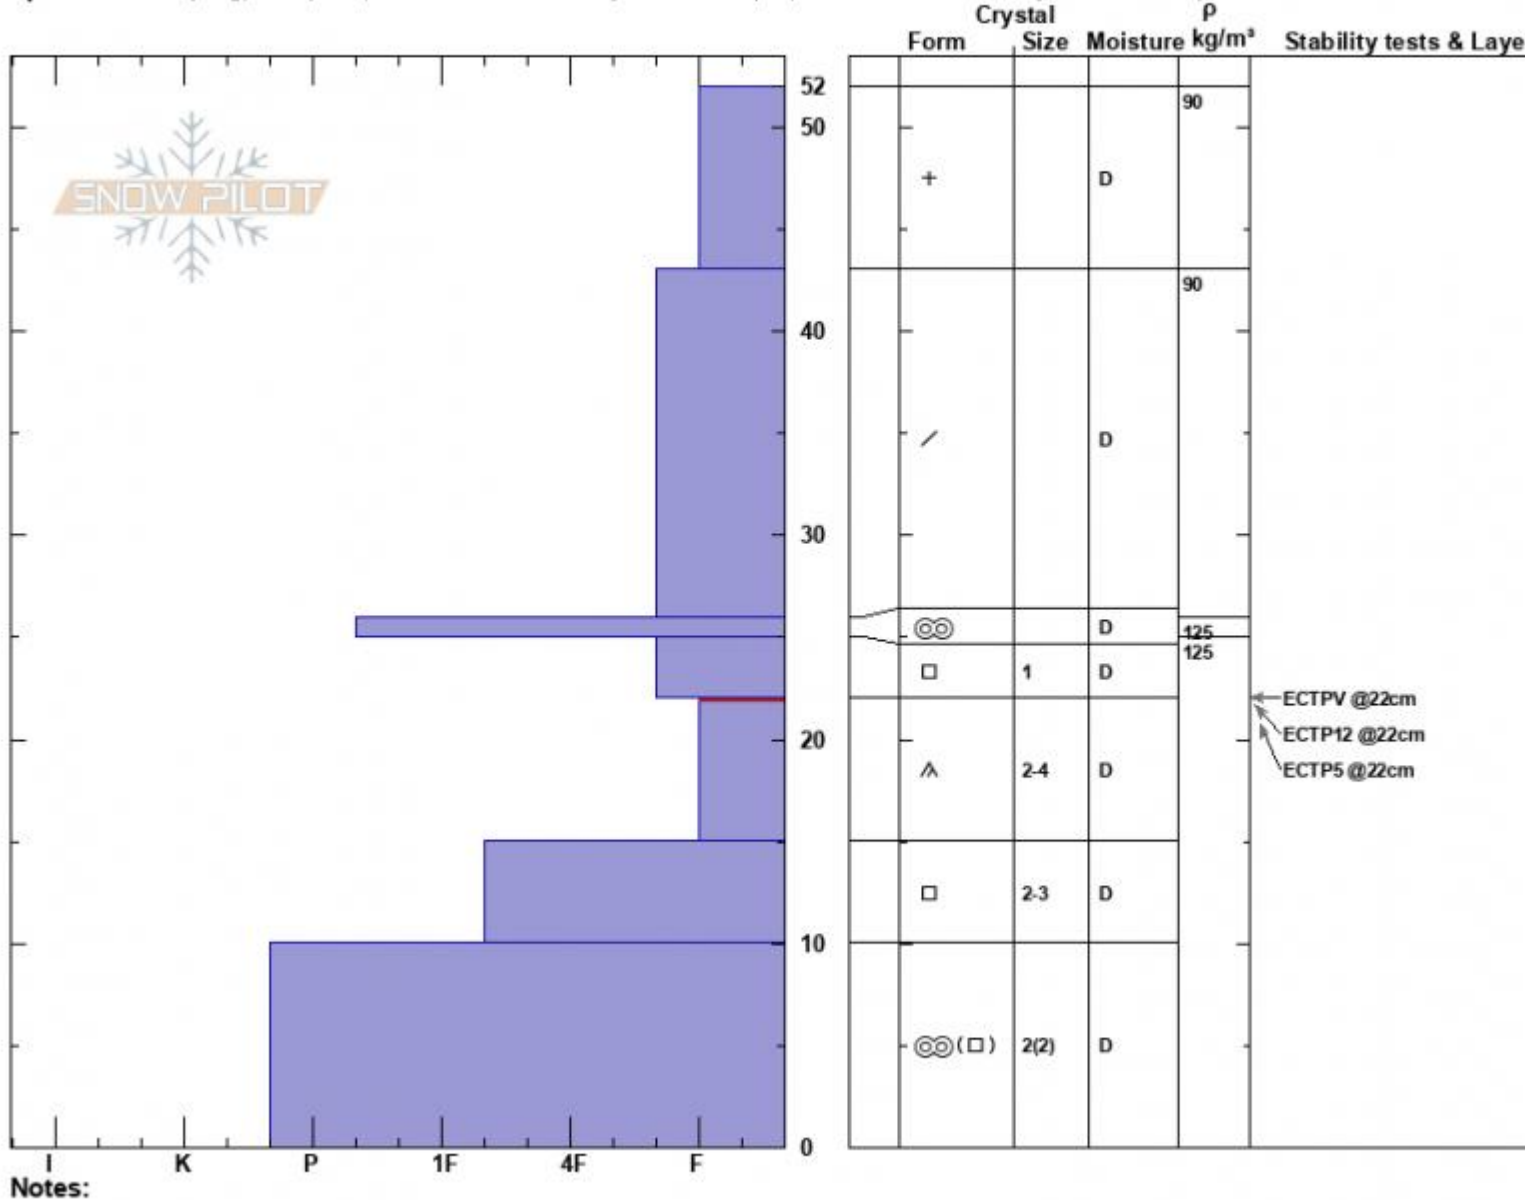

Beehive Basin
 Madison Range-N
 MT
 Elevation: 8700 ft
 Aspect: 220°

Doug Chabot-Admin
 12/10/2023 - 11:00am
 Co-ord: 45.32891N, -111.38644W
 Slope Angle: 20°
 Wind Loading: no

Stability: Poor
 Air Temperature: -3°C
 Sky Cover: OVC
 Precipitation: NO
 Wind: Calm

HS:52
 Layer Notes:
 22-15cm: Problematic layer

Specifics: Collapsing, widespread; Recent avalanche activity on similar slopes; Recent avalanche activity on different slopes

Advisory Region
 Northern Madison
 Longitude
 -111.39W
 Latitude
 45.34N