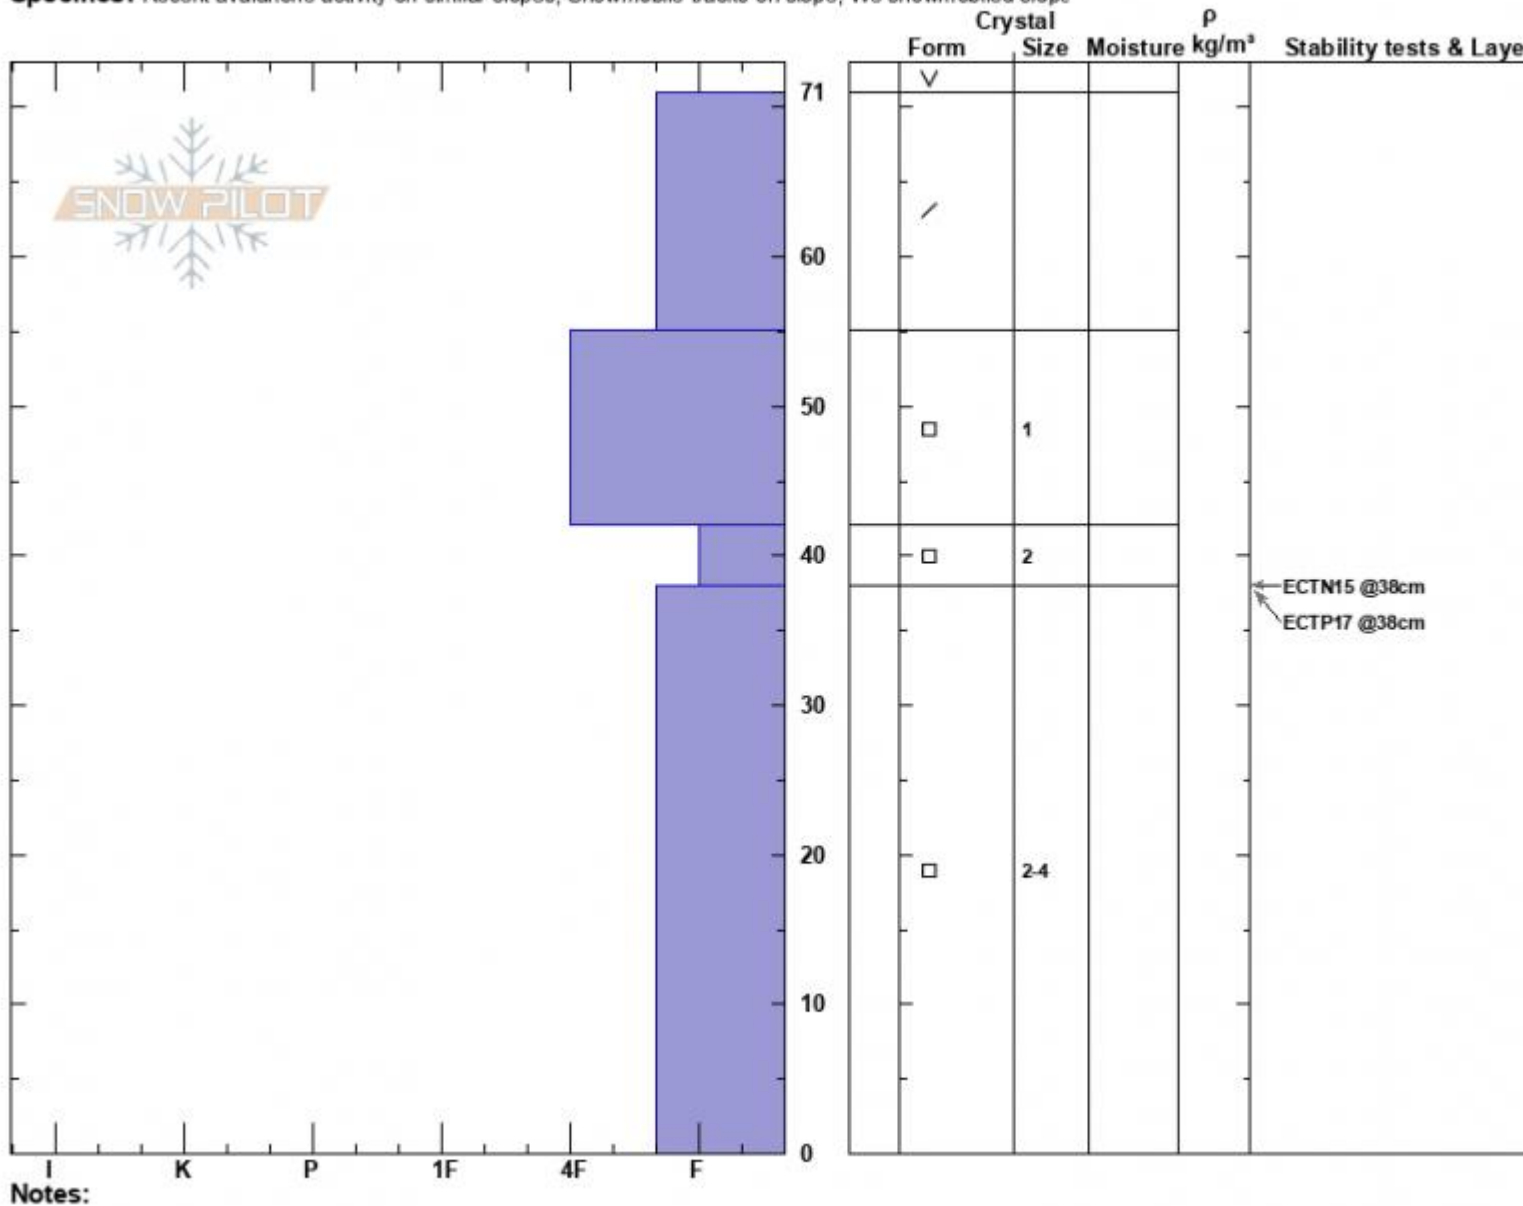

2nd Yellowmule
 Madison Range-N
 MT

Elevation: 9400 ft
 Aspect: 30°

Specifics: Recent avalanche activity on similar slopes; Snowmobile tracks on slope; We snowmobiled slope

Ian Hoyer
 12/19/2023 - 11:00am
 Co-ord: 45.17713N, -111.40059W
 Slope Angle: 25°
 Wind Loading:

Stability: Fair
 Air Temperature:
 Sky Cover: BKN
 Precipitation: NO
 Wind: Calm

HS:71
 PF:65
 Layer Notes:
 42-38cm: Problematic layer

Advisory Region
 Northern Madison
 Longitude
 -111.38W
 Latitude
 45.17N
 Northern Madison, 2023-12-19