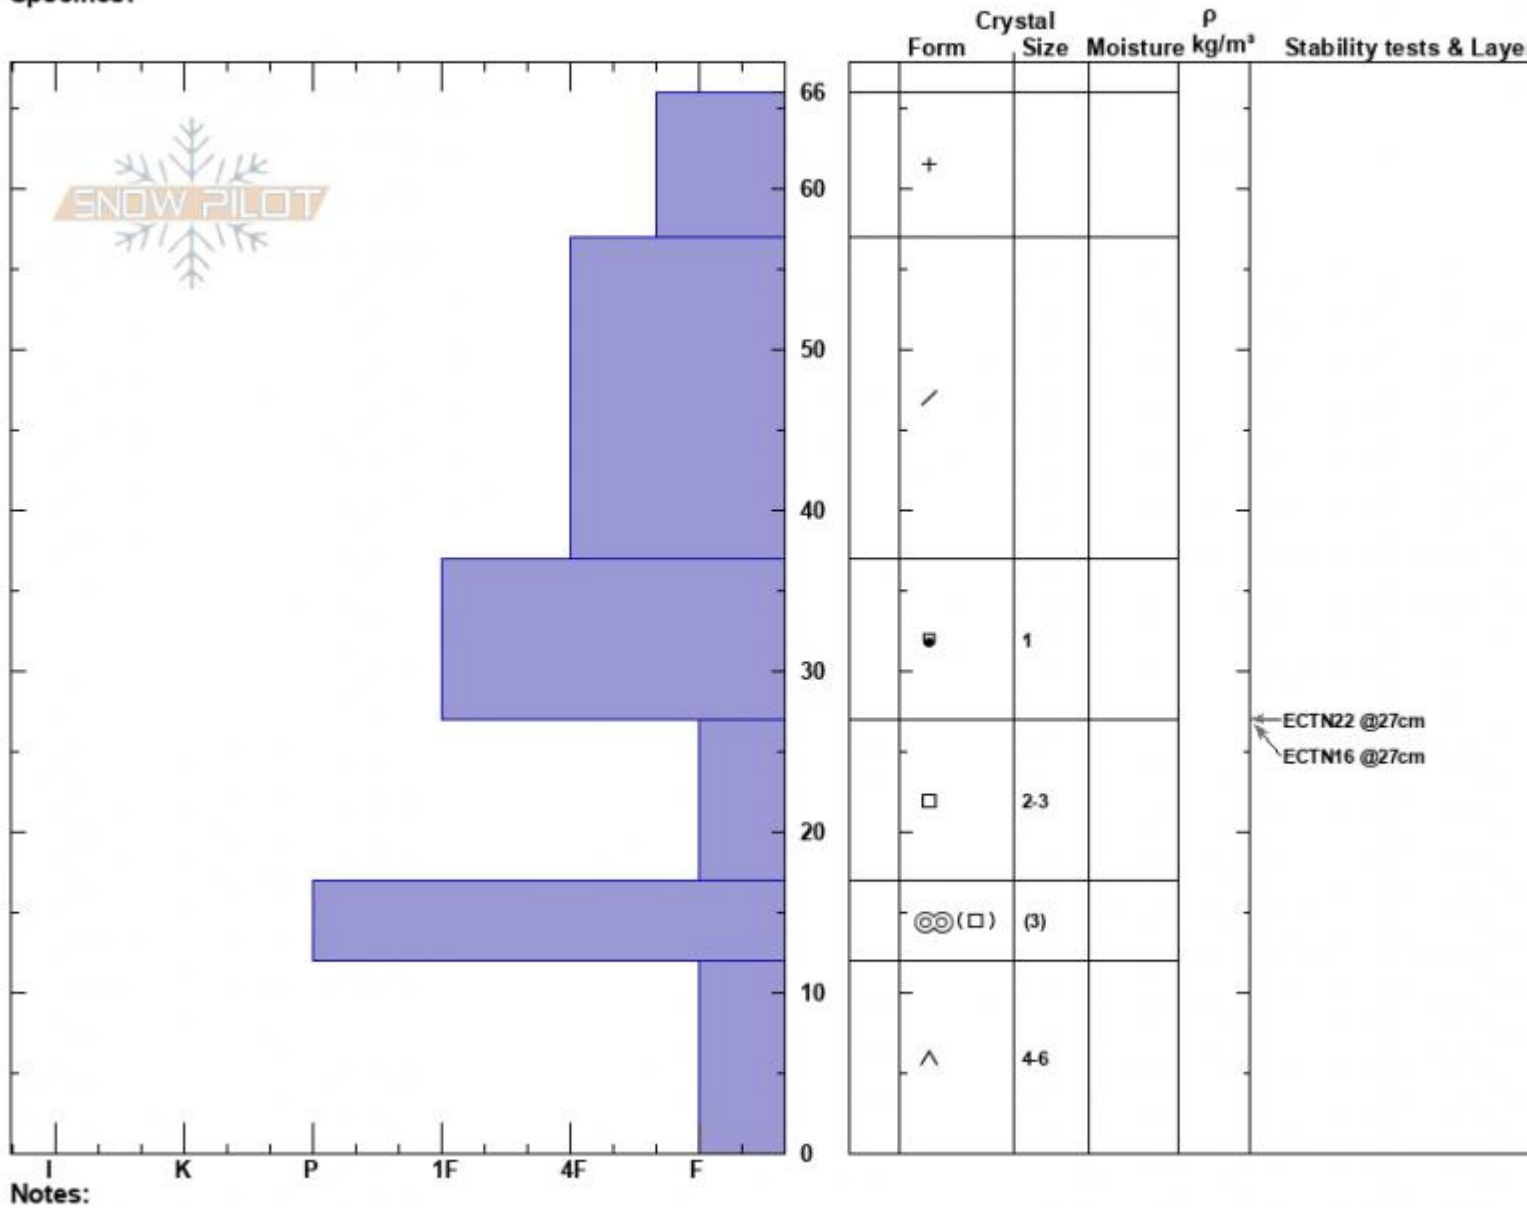

Refrigerator Chutes  
 Bridger Range  
 MT  
 Elevation: 8000 ft  
 Aspect: 37°  
 Specifics:

Zach Peterson  
 12/24/2023 - 10:30am  
 Co-ord: 45.82945N, -110.93067W  
 Slope Angle: 30°  
 Wind Loading: no

Stability: Fair  
 Air Temperature:  
 Sky Cover: CLR  
 Precipitation: NO  
 Wind: SW Light Breeze

HS:66  
 Layer Notes:  
 27-17cm: Problematic layer

Advisory Region  
 Bridger Range  
 Longitude  
 -110.93W  
 Latitude  
 45.83N  
 Bridger Range, 2023-12-24