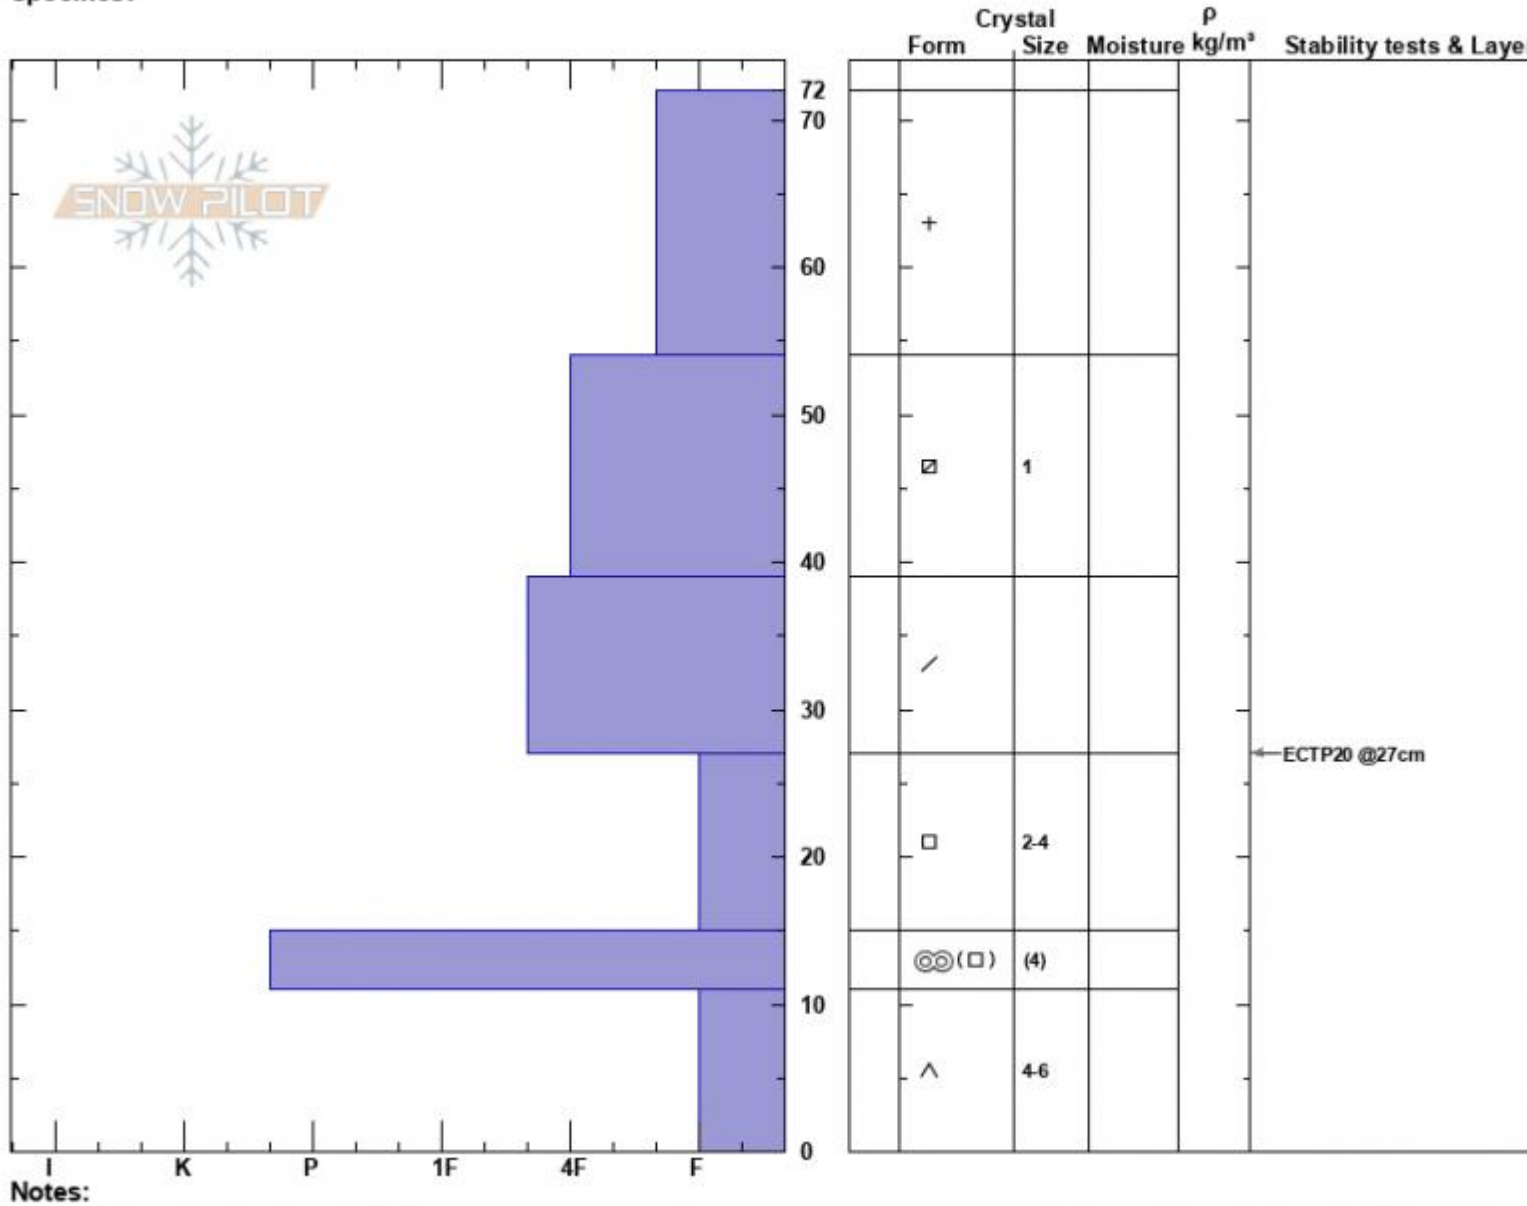

Upper Ramp  
 Bridger Range  
 MT  
 Elevation: 8500 ft  
 Aspect: 45°  
 Specifics:

Zach Peterson  
 12/24/2023 - 11:45am  
 Co-ord: 45.82760N, -110.93225W  
 Slope Angle: 25°  
 Wind Loading: no

Stability: Fair  
 Air Temperature:  
 Sky Cover: CLR  
 Precipitation: NO  
 Wind: SW Moderate

HS:72  
 Layer Notes:  
 27-15cm: Problematic layer

Advisory Region  
 Bridger Range  
 Longitude  
 -110.93W  
 Latitude  
 45.83N  
 Bridger Range, 2023-12-24