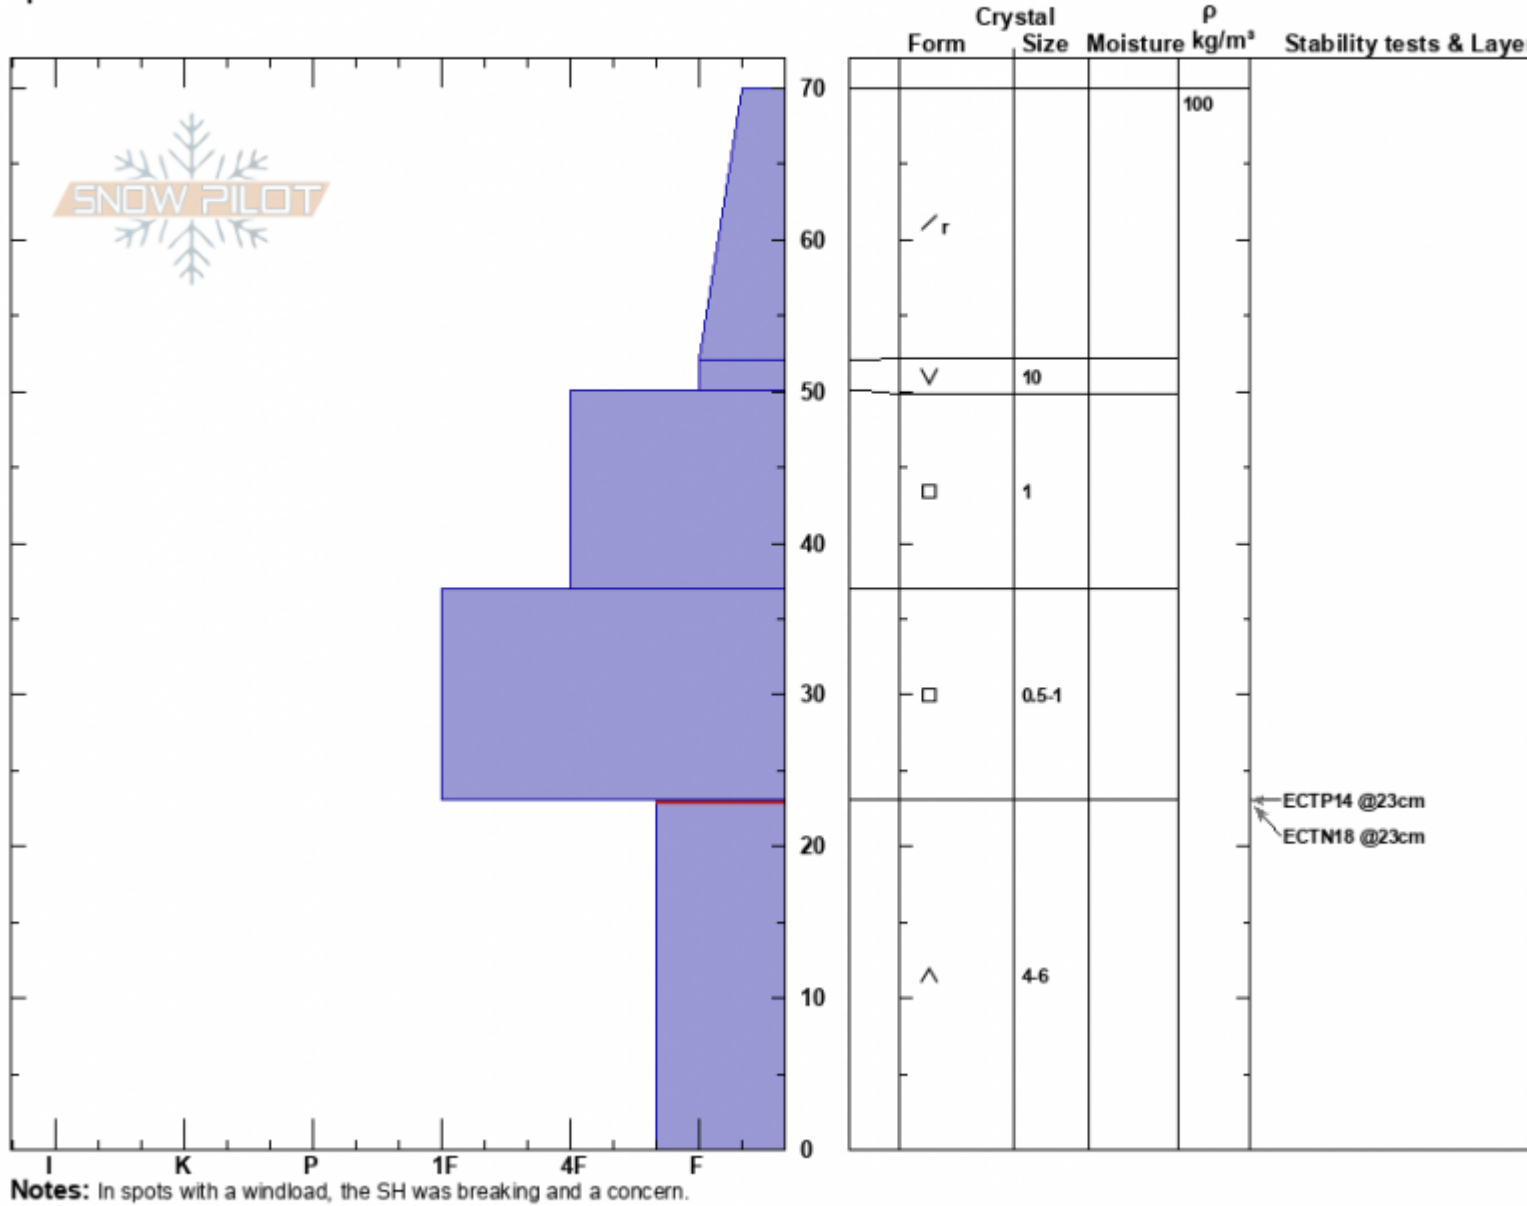

Marge  
 Lionhead Range  
 MT  
 Elevation: 9020 ft  
 Aspect: 65°  
 Specifics:

Doug Chabot-Admin  
 12/24/2023 - 10:00am  
 Co-ord: 44.71481N, -111.31743W  
 Slope Angle: 27°  
 Wind Loading:

Stability: Fair  
 Air Temperature: -11°C  
 Sky Cover: CLR  
 Precipitation: NO  
 Wind:

HS:70  
 Layer Notes:  
 23-0cm: Problematic layer

Advisory Region  
 Lionhead Range  
 Longitude  
 -111.32W  
 Latitude  
 44.71N  
 Lionhead Range, 2023-12-25