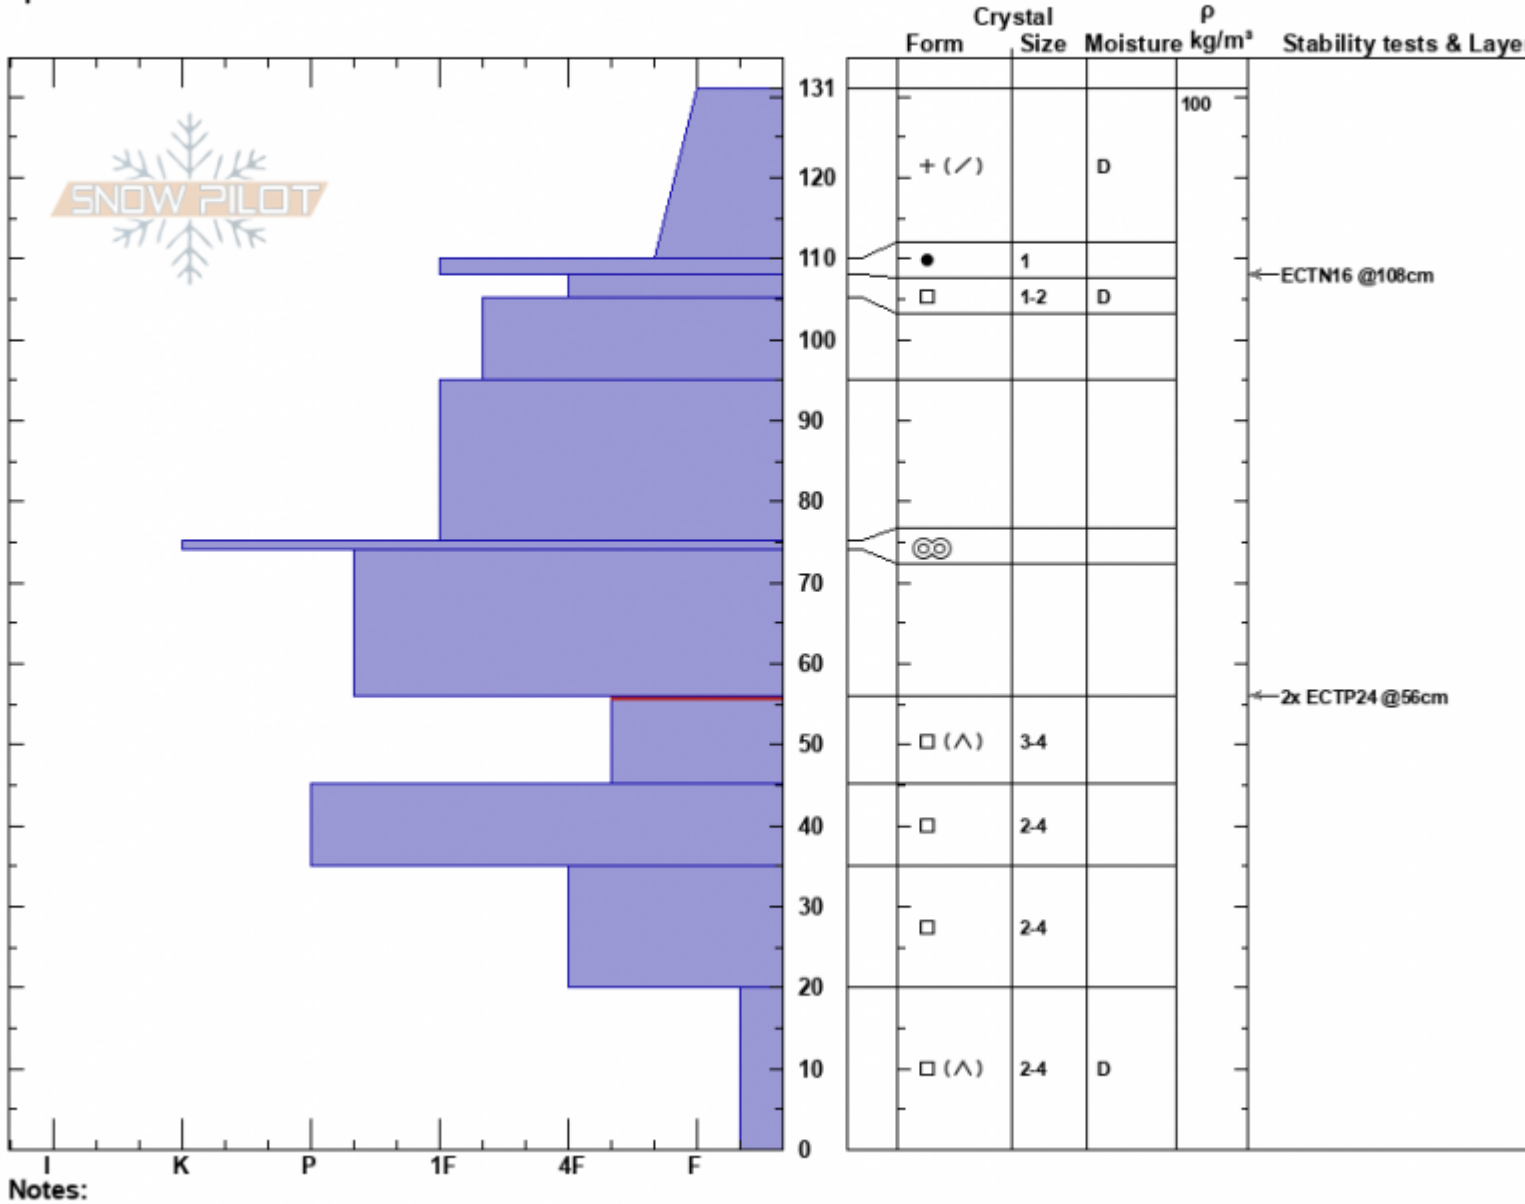

Sawtelle Rd Comice  
 Centennial Range  
 MT  
 Elevation: 9100 ft  
 Aspect: 70°  
 Specifics:

Doug Chabot-Admin  
 12/23/2023 - 11:50am  
 Co-ord: 44.55866N, -111.44647W  
 Slope Angle: 28°  
 Wind Loading: yes

Stability: Fair  
 Air Temperature: -10°C  
 Sky Cover: OVC  
 Precipitation: S1  
 Wind: NW Moderate

HS:131 Layer Notes:  
 56-45cm: Problematic layer

Notes:  
 Advisory Region  
 Island Park  
 Longitude  
 -111.44W  
 Latitude  
 44.56N  
 Island Park, 2023-12-25