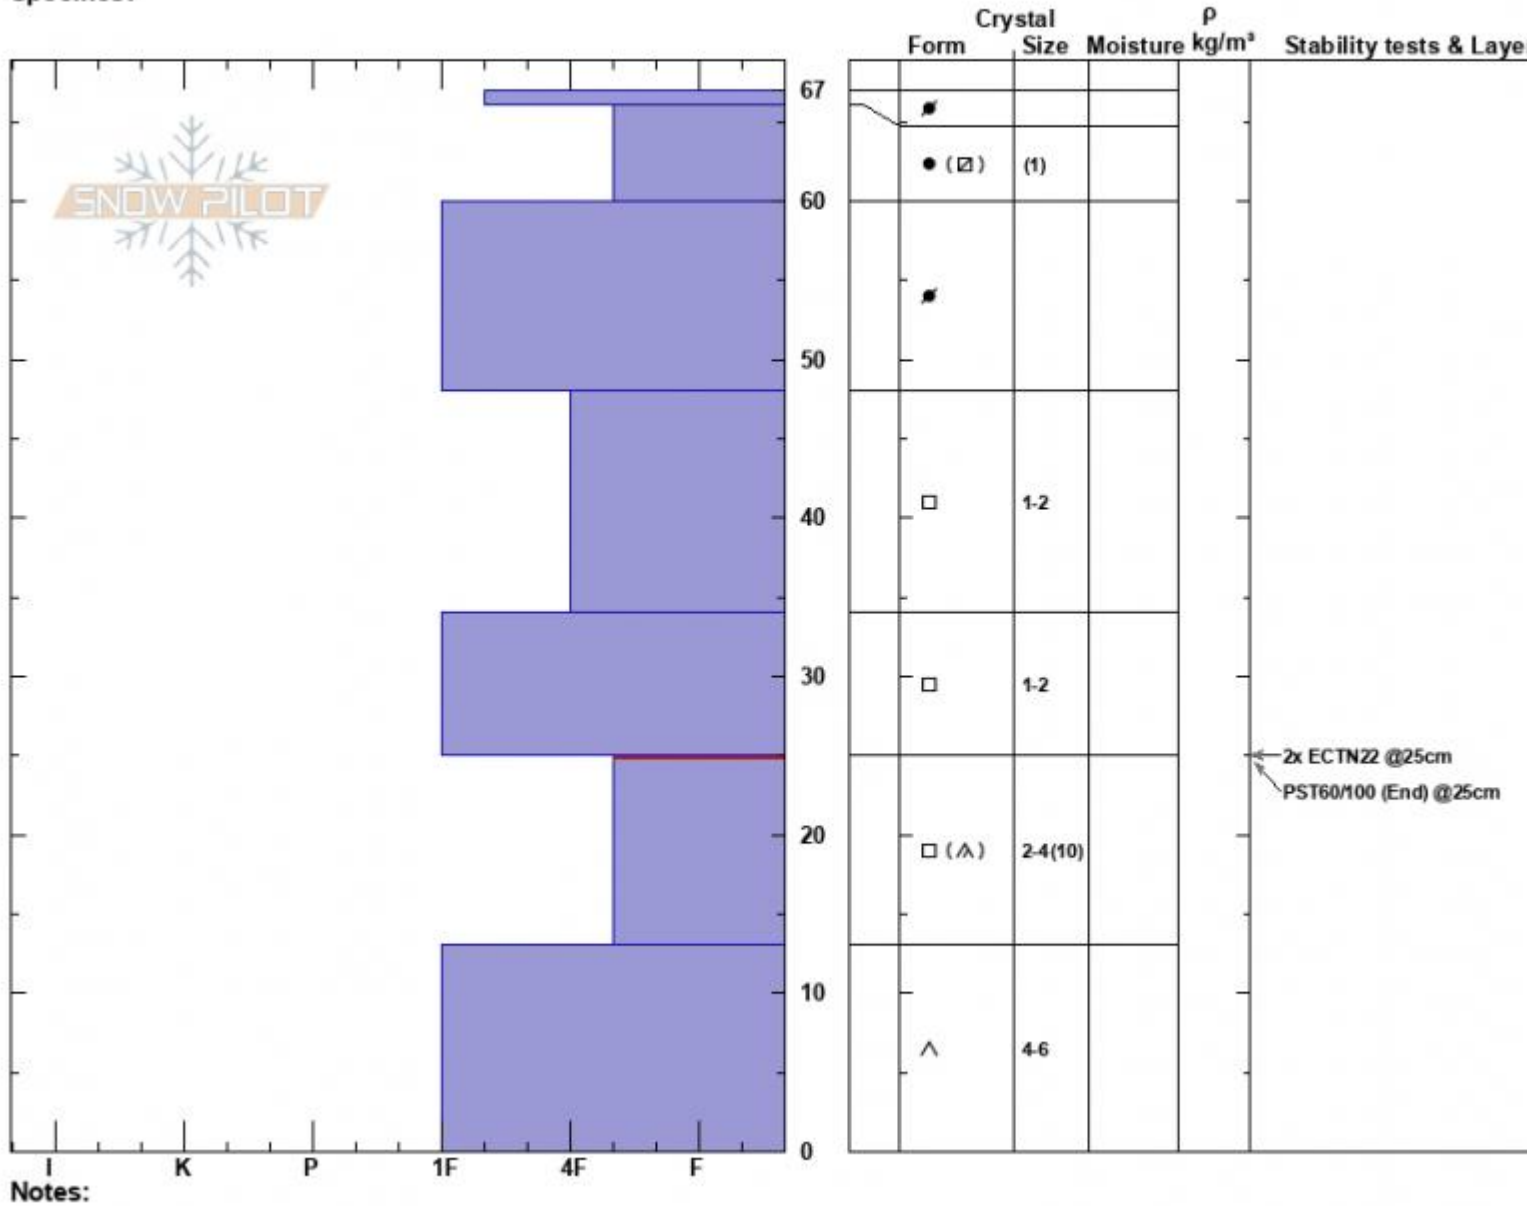

Cedar Shoulder
 Madison Range-N
 MT
 Elevation: 9430 ft
 Aspect: 10°
 Specifics:

Dave Zinn
 01/04/2024 - 1:00pm
 Co-ord: 45.22519N, -111.49403W
 Slope Angle: 26°
 Wind Loading: previous

Stability: Good
 Air Temperature:
 Sky Cover: OVC
 Precipitation: S-1
 Wind: SW Light Breeze

HS:67
 PF:50
 Layer Notes:
 25-13cm: Problematic layer

Advisory Region
 Northern Madison
 Longitude
 -111.51W
 Latitude
 45.23N
 Northern Madison, 2024-01-04