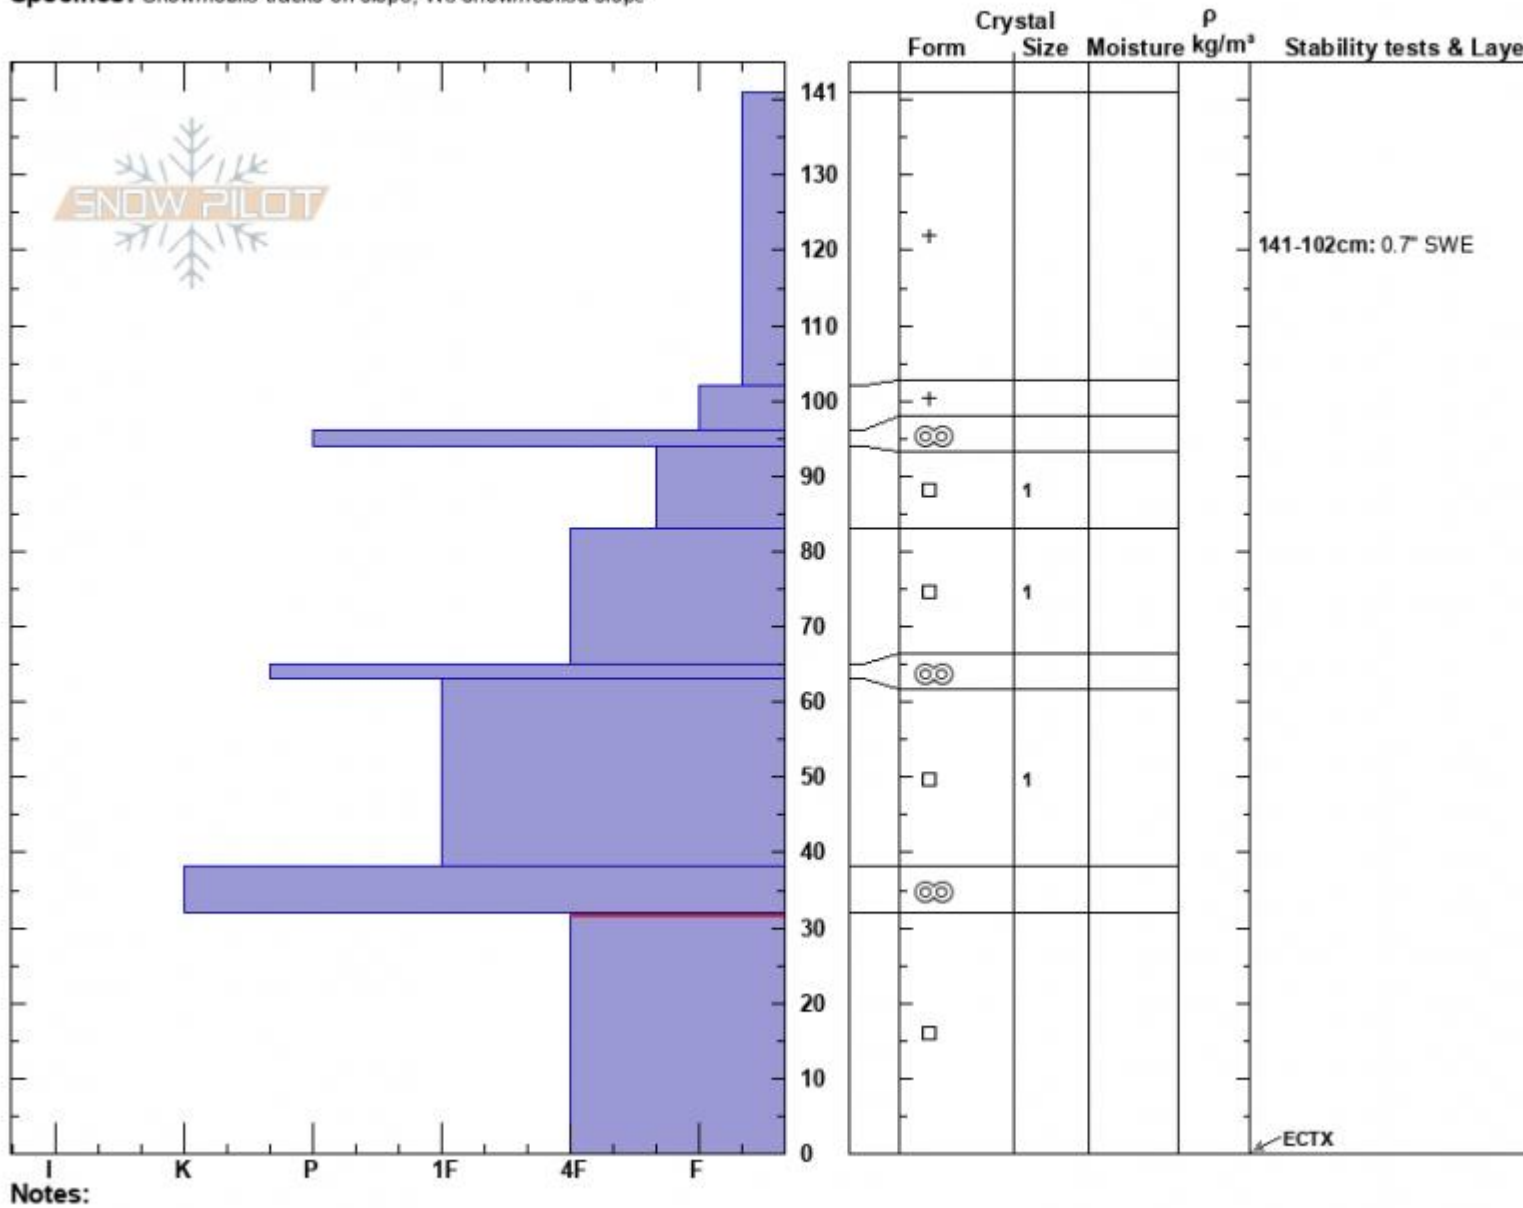

Head of Hellroaring S  
 Centennial Range  
 ID  
 Elevation: 8800 ft  
 Aspect: 160°  
 Specifics: Snowmobile tracks on slope; We snowmobiled slope

Ian Hoyer  
 01/07/2024 - 12:00pm  
 Co-ord: 44.55126N, -111.47332W  
 Slope Angle: 20°  
 Wind Loading: no

Stability: Fair  
 Air Temperature:  
 Sky Cover: OVC  
 Precipitation: S1  
 Wind: Calm

HS:141  
 PF:100  
 Layer Notes:  
 141-102cm: 0.7" SWE  
 32-0cm: Problematic layer

Advisory Region  
 Island Park  
 Longitude  
 -111.48W  
 Latitude  
 44.55N  
 Island Park, 2024-01-07