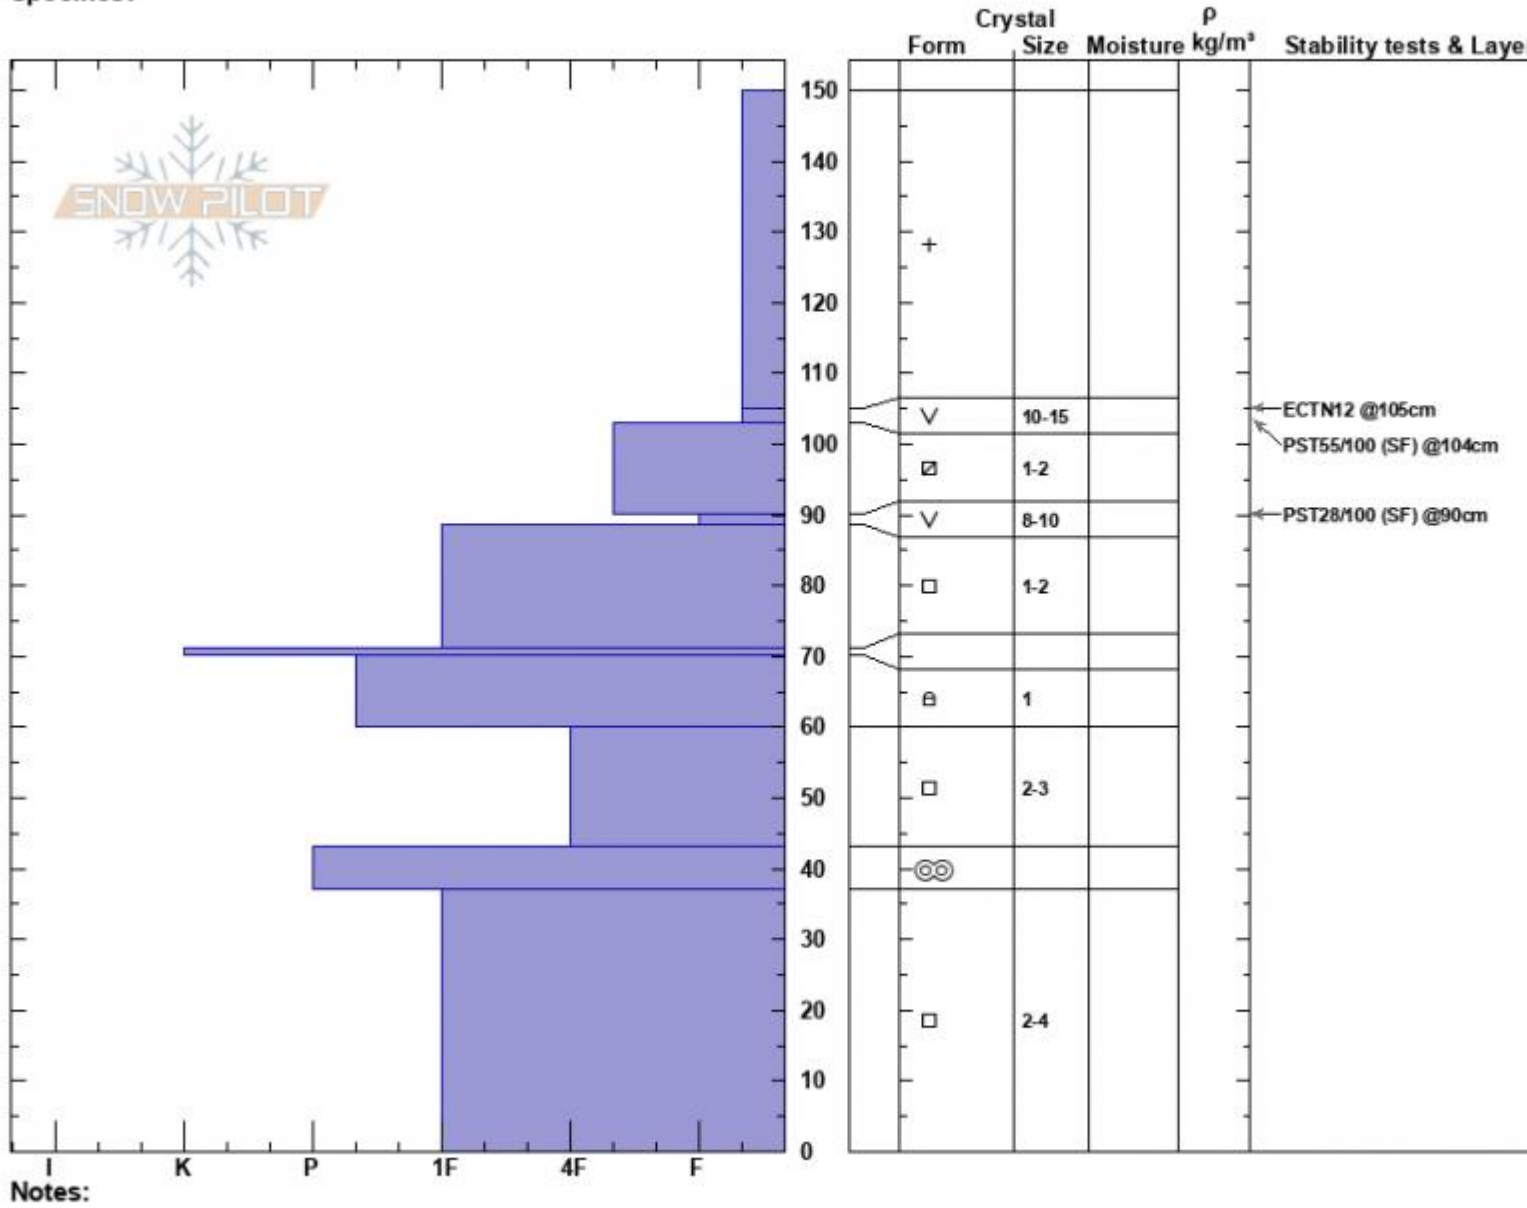

Yale Pass North
 Centennial Range
 ID
 Elevation: 8910 ft
 Aspect: 295°
 Specifics:

Dave Zinn
 01/07/2024 - 12:30pm
 Co-ord: 44.55006N, -111.47099W
 Slope Angle: 15°
 Wind Loading: no

Stability: Fair
 Air Temperature:
 Sky Cover: OVC
 Precipitation: S-1
 Wind: W Light Breeze

HS:150 Layer Notes:
 PF:105 105-103cm:Problematic layer

Notes:
 Advisory Region
 Island Park
 Longitude
 -111.63W
 Latitude
 44.52N
 Island Park, 2024-01-07