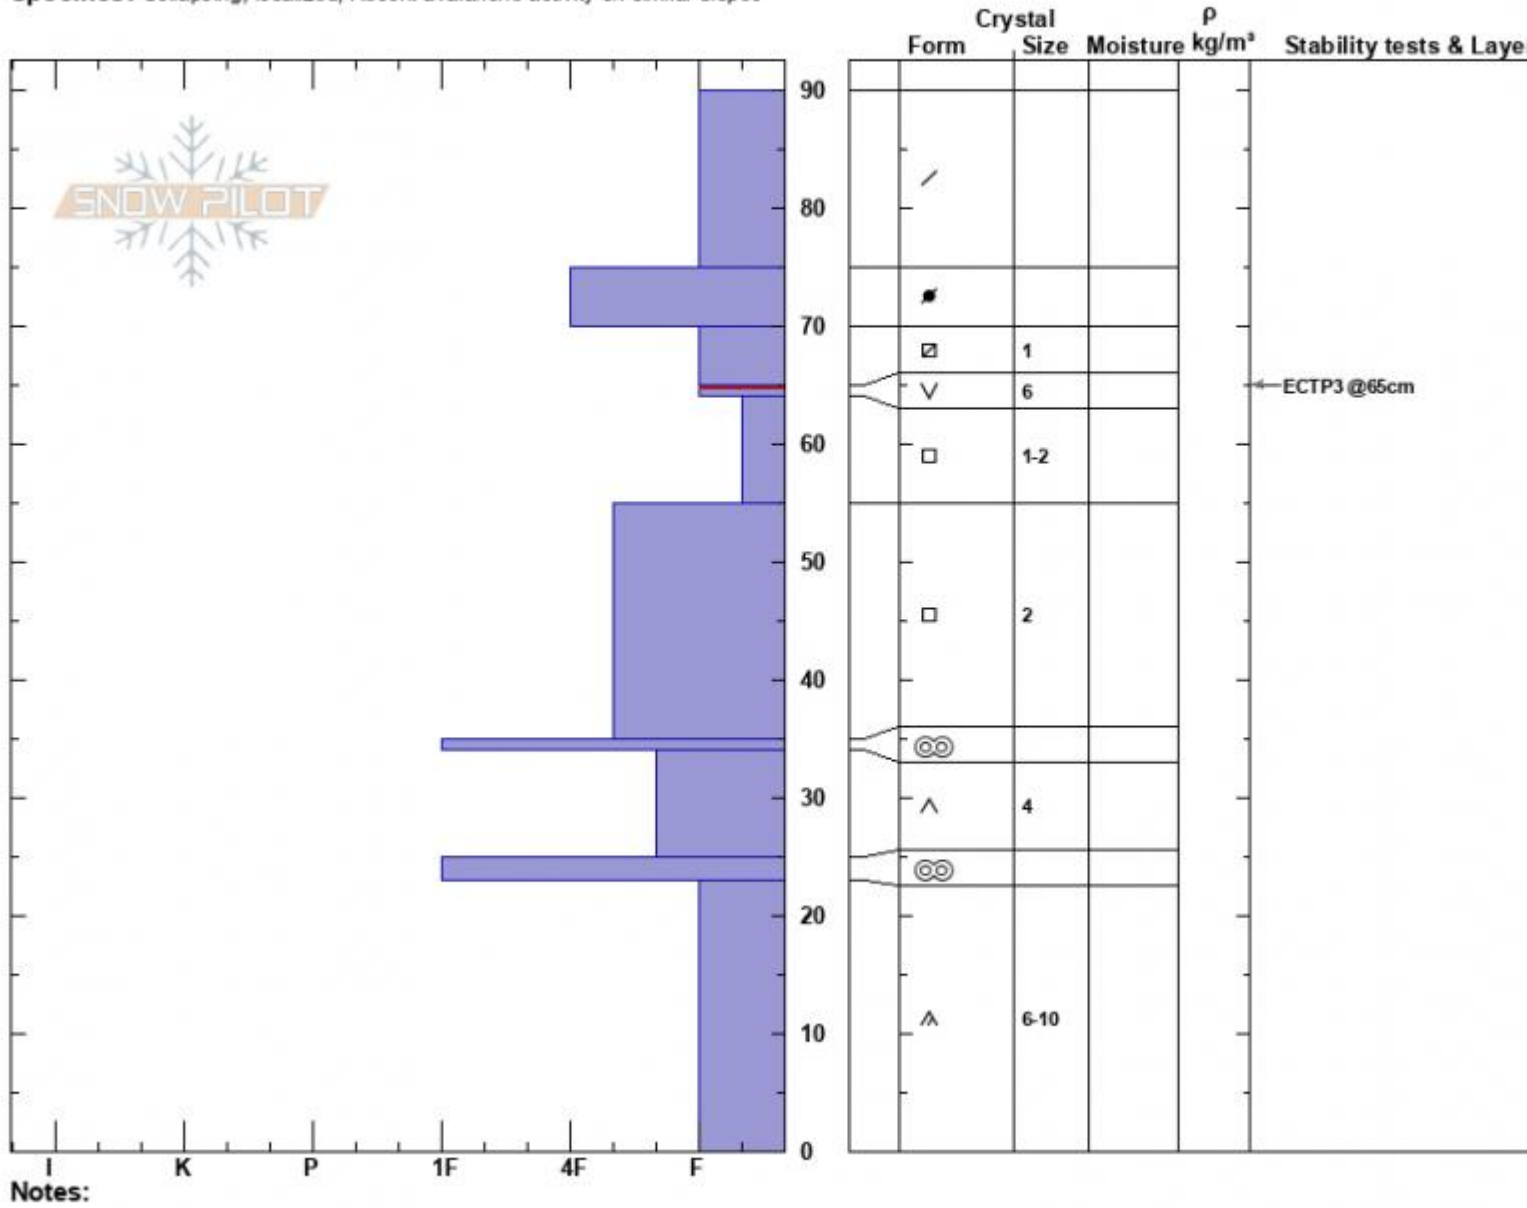

Beehive/Bear  
 Madison Range-N  
 MT  
 Elevation: 9500 ft  
 Aspect: 72°  
 Specifics: Collapsing, localized; Recent avalanche activity on similar slopes

Doug Chabot-Admin  
 01/10/2024 - 11:30am  
 Co-ord: 45.33112N, -111.38188W  
 Slope Angle: 27°  
 Wind Loading:

Stability: Poor  
 Air Temperature:  
 Sky Cover: OVC  
 Precipitation: NO  
 Wind:

HS:90  
 Layer Notes:  
 65-64cm: Problematic layer

Advisory Region  
 Northern Madison  
 Longitude  
 -111.39W  
 Latitude  
 45.34N  
 Northern Madison, 2024-01-11